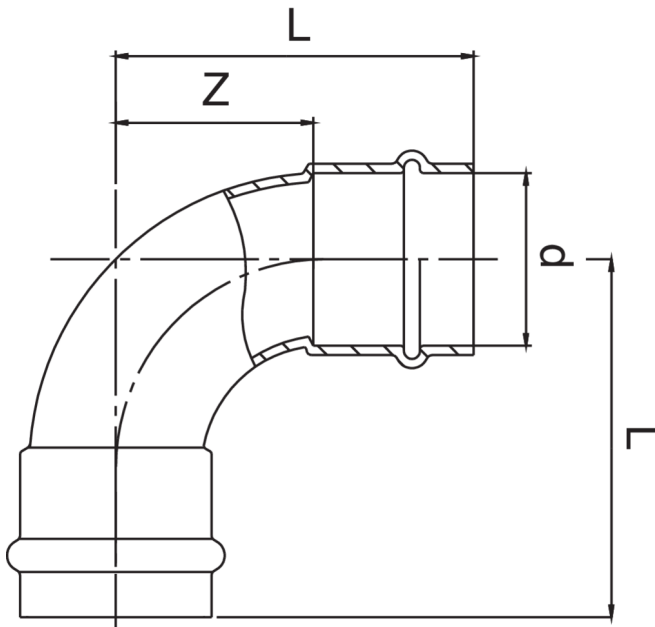

FRABO

frabo
press
KOMBI

RS9002

PATENTED

Courbe 90° F/F en cuivre.

Spécifications techniques

D	BAG	MASTER BOX	CODE	L	Z
12	10	250	RS9002012012000	33	15
15	10	150	RS9002015015000	40	18
18	10	100	RS9002018018000	45	22
22	10	60	RS9002022022000	47	23
28	5	40	RS9002028028000	59	34
35	5	30	RS9002035035000	68	42
42	1	10	RS9002042042000	87	51
54	1	7	RS9002054054000	105	65

The big-size, item RR9002, is available.

Applications

DRINKING
WATER

HEATING

HVAC

GAS

COMPRESSED
AIR

FIREFIGHTING