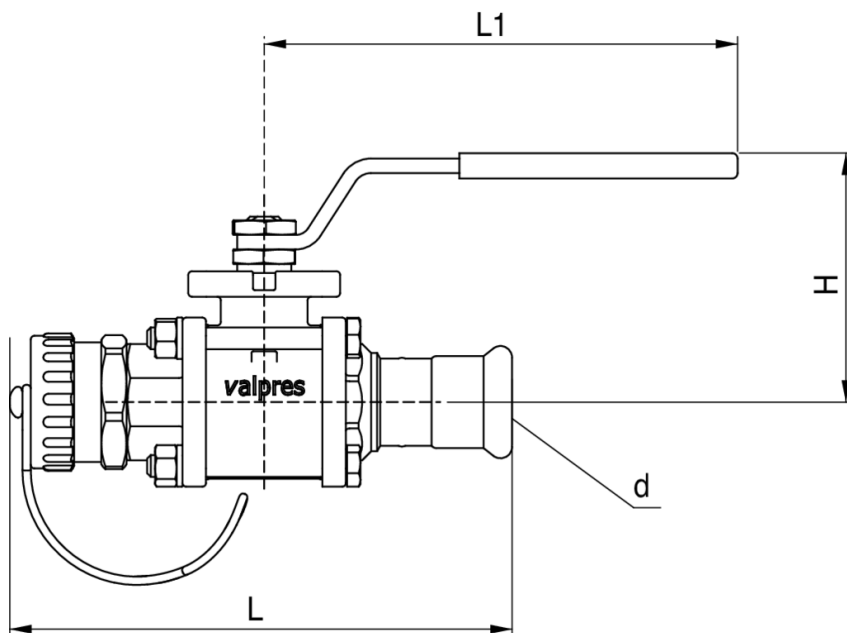

Robinet a boisseay sphérique connexion tuyau.

Spécifications techniques

D	BAG	MASTER BOX	CODE	L1	L	H
22	6	24	52920022	131	139	68,5

Applications

DRINKING WATER

HEATING

HVAC

COMPRESSED AIR