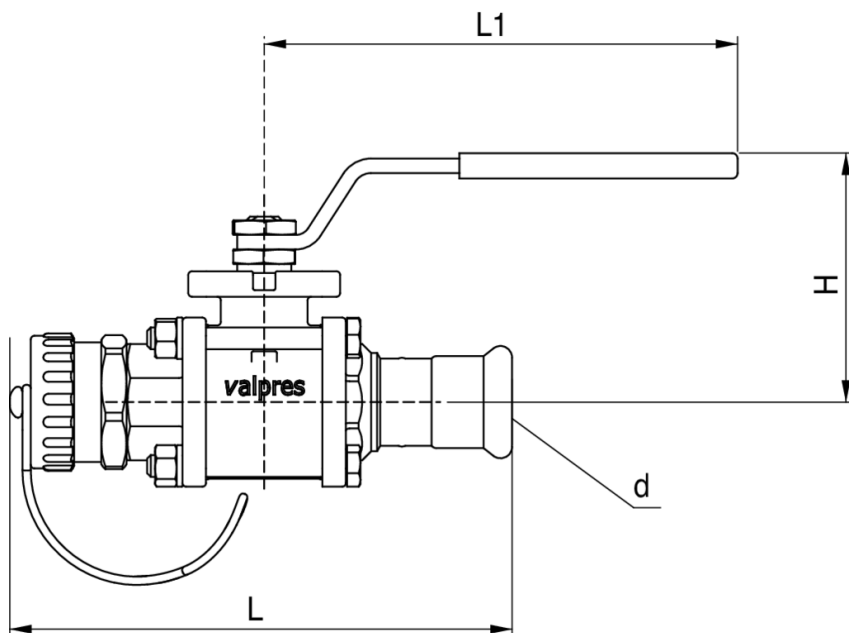

Robinet a boisseay sphérique connexion tuyau.

Spécifications techniques

D	BAG	MASTER BOX	CODE	L1	L	H
22	6	24	52920022	131	139	68,5

Applications

DRINKING WATER

HEATING

HVAC

COMPRESSED AIR