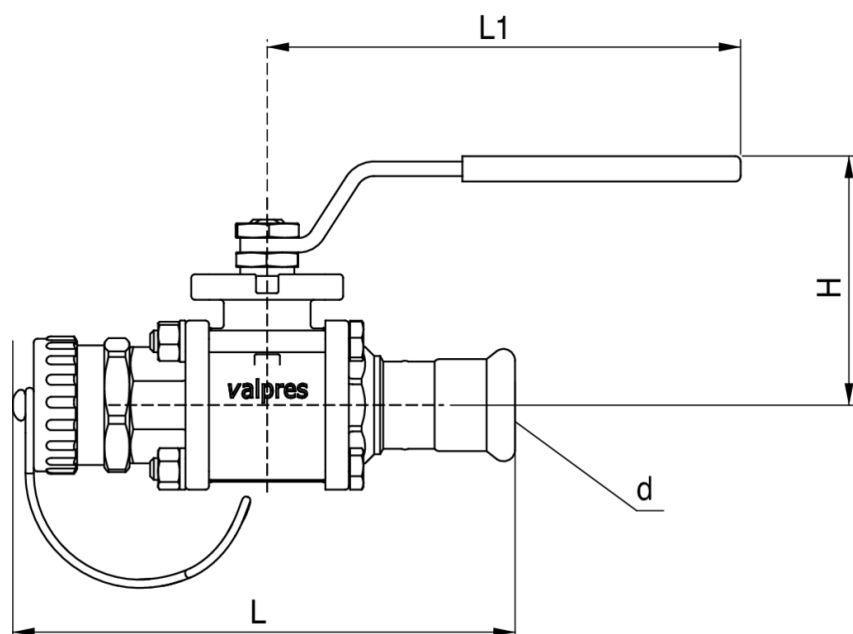

Robinet a boisseay sphérique connexion tuyau.

Spécifications techniques

D	BAG	MASTER BOX	CODE	L1	L	H
22	6	24	52920022	131	139	68,5

Applications

DRINKING WATER

HEATING

HVAC

COMPRESSED AIR