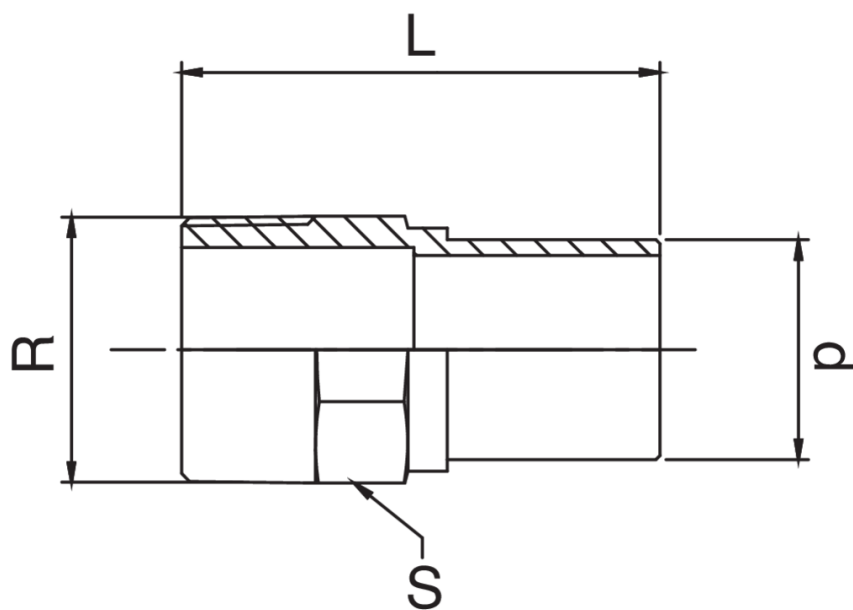

Manchon M/filetage mâle en bronze.

Spécifications techniques

D X R	BAG	MASTER BOX	CODE	L	S
12 x 1/2"	10	200	RS8244A12012000	46	21
15 x 1/2"	10	200	RS8244A12015000	49	21
18 x 1/2"	10	150	RS8244A12018000	50	21
18 x 3/4"	10	100	RS8244A34018000	53	27
22 x 1/2"	10	100	RS8244A12022000	51	25
22 x 3/4"	10	100	RS8244A34022000	54	27
28 x 1"	5	50	RS8244B01028000	57	34
35 x 1"1/4	5	40	RS8244B14035000	64	42
42 x 1"1/2	5	25	RS8244B12042000	74	48
54 x 2"	1	10	RS8244C02054000	81	60