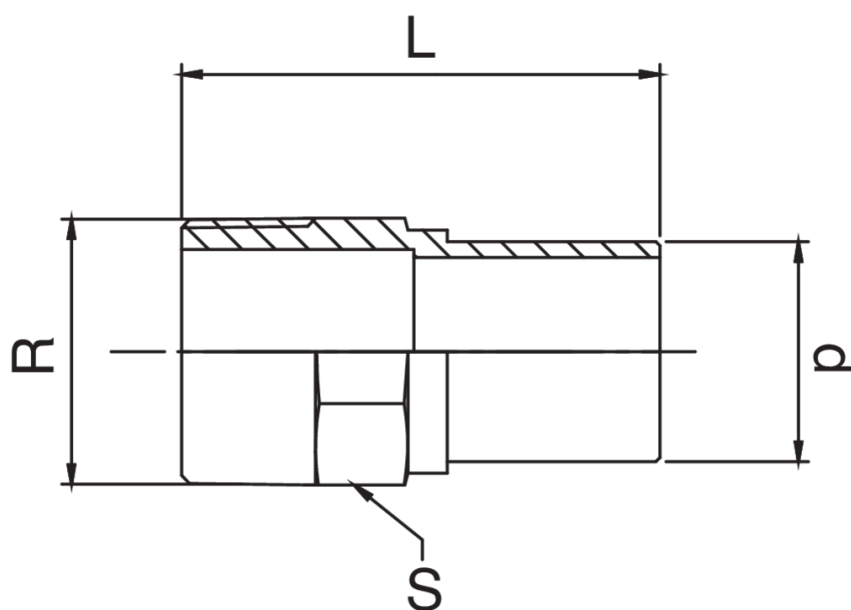

Manchon M/filetage mâle en bronze.

Spécifications techniques

D X R	BAG	MASTER BOX	CODE	L	S
12 x 1/2"	10	200	RS8244A12012000	46	21
15 x 1/2"	10	200	RS8244A12015000	49	21
18 x 1/2"	10	150	RS8244A12018000	50	21
18 x 3/4"	10	100	RS8244A34018000	53	27
22 x 1/2"	10	100	RS8244A12022000	51	25
22 x 3/4"	10	100	RS8244A34022000	54	27
28 x 1"	5	50	RS8244B01028000	57	34
35 x 1"1/4	5	40	RS8244B14035000	64	42
42 x 1"1/2	5	25	RS8244B12042000	74	48
54 x 2"	1	10	RS8244C02054000	81	60