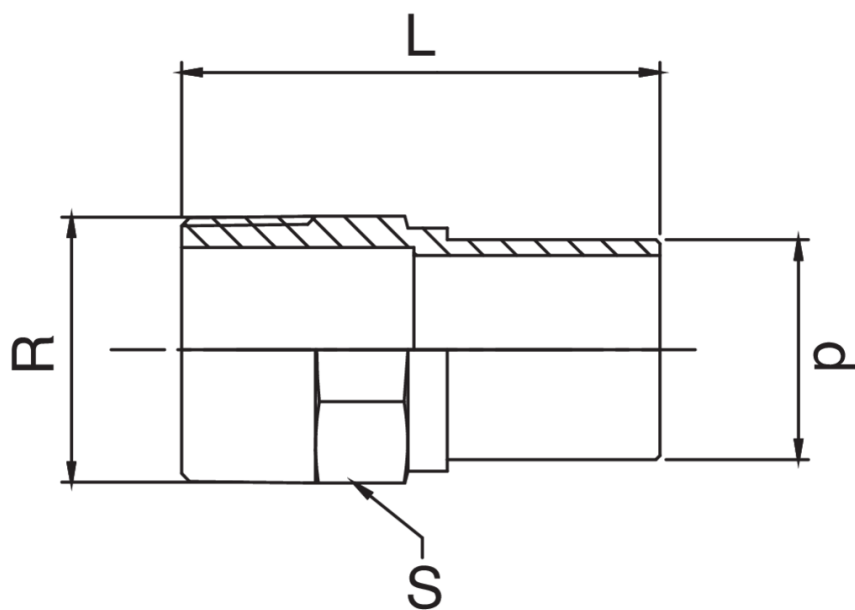

Manchon M/filetage mâle en bronze.

Spécifications techniques

D X R	BAG	MASTER BOX	CODE	L	S
12 x 1/2"	10	200	RS8244A12012000	46	21
15 x 1/2"	10	200	RS8244A12015000	49	21
18 x 1/2"	10	150	RS8244A12018000	50	21
18 x 3/4"	10	100	RS8244A34018000	53	27
22 x 1/2"	10	100	RS8244A12022000	51	25
22 x 3/4"	10	100	RS8244A34022000	54	27
28 x 1"	5	50	RS8244B01028000	57	34
35 x 1"1/4	5	40	RS8244B14035000	64	42
42 x 1"1/2	5	25	RS8244B12042000	74	48
54 x 2"	1	10	RS8244C02054000	81	60