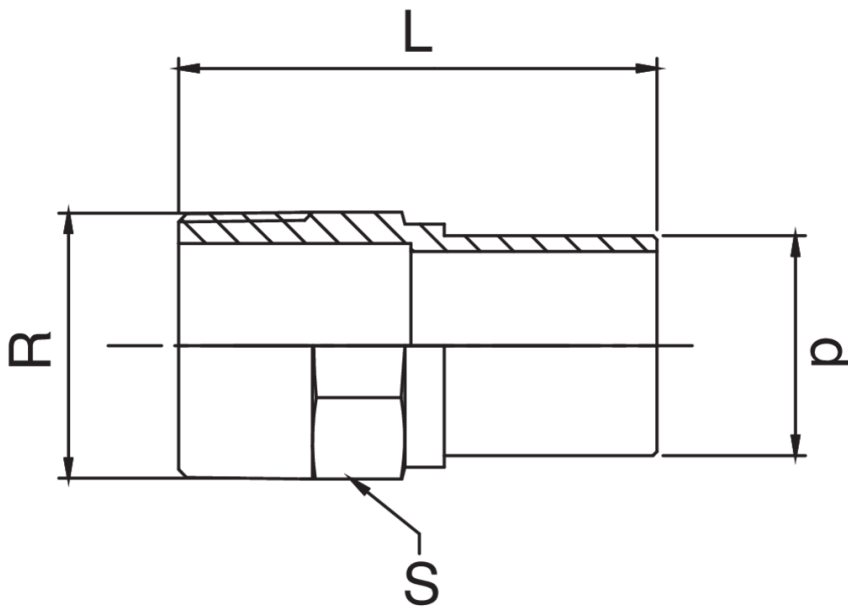

Manchon M/filetage mâle en bronze.

Spécifications techniques

D X R	BAG	MASTER BOX	CODE	L	S
12 x 1/2"	10	200	RS8244A12012000	46	21
15 x 1/2"	10	200	RS8244A12015000	49	21
18 x 1/2"	10	150	RS8244A12018000	50	21
18 x 3/4"	10	100	RS8244A34018000	53	27
22 x 1/2"	10	100	RS8244A12022000	51	25
22 x 3/4"	10	100	RS8244A34022000	54	27
28 x 1"	5	50	RS8244B01028000	57	34
35 x 1"1/4	5	40	RS8244B14035000	64	42
42 x 1"1/2	5	25	RS8244B12042000	74	48
54 x 2"	1	10	RS8244C02054000	81	60