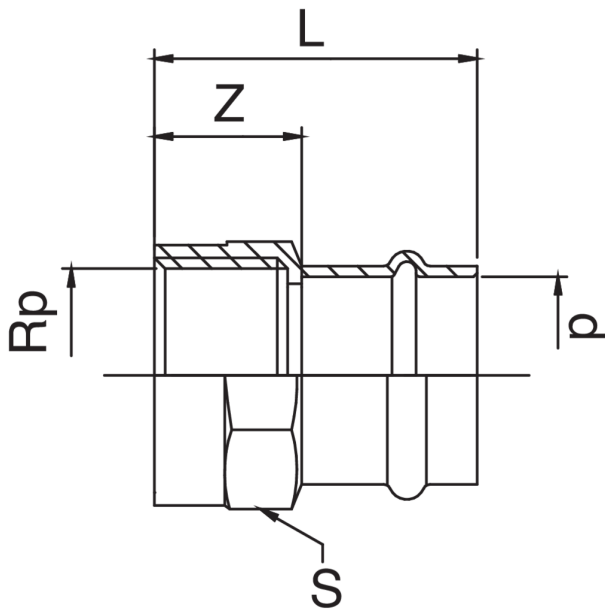

Manchon F/filetage femelle en bronze.

## Spécifications techniques

D X RP	BAG	MASTER BOX	CODE	L	S	Z
12 x 3/8"	10	250	RS8270A38012000	35	25	5
12 x 1/2"	10	200	RS8270A12012000	36	25	3
15 x 3/8"	10	200	RS8270A38015000	36	25	2
15 x 1/2"	10	200	RS8270A12015000	40	25	3
15 x 3/4"	10	150	RS8270A34015000	41	32	2
18 x 1/2"	10	150	RS8270A12018000	41	27	3
18 x 3/4"	10	100	RS8270A34018000	44	31	4
22 x 1/2"	10	100	RS8270A12022000	41	32	2
22 x 3/4"	10	100	RS8270A34022000	46	32	5
22 x 1"	5	80	RS8270B01022000	47	38	4
28 x 1/2"	10	100	RS8270A12028000	41	32	2
28 x 3/4"	5	60	RS8270A34028000	48	38	8
28 x 1"	5	50	RS8270B01028000	48	38	4
28 x 1"1/4	5	30	RS8270B14028000	50	46	3
35 x 3/4"	5	50	RS8270A34035000	50	42	7
35 x 1"	5	40	RS8270B01035000	47	46	2
35 x 1"1/4	5	40	RS8270B14035000	52	48	4
42 x 1"1/4	5	25	RS8270B14042000	64	56	6
42 x 1"1/2	5	25	RS8270B12042000	65	56	7
54 x 2"	1	15	RS8270C02054000	80	68	16