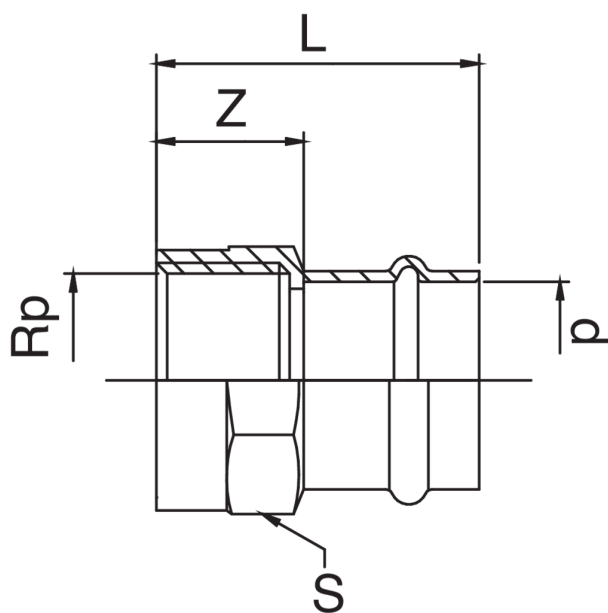

Manchon F/filetage femelle en bronze.

Spécifications techniques

D X RP	BAG	MASTER BOX	CODE	L	S	Z
12 x 3/8"	10	250	RS8270A38012000	35	25	5
12 x 1/2"	10	200	RS8270A12012000	36	25	3
15 x 3/8"	10	200	RS8270A38015000	36	25	2
15 x 1/2"	10	200	RS8270A12015000	40	25	3
15 x 3/4"	10	150	RS8270A34015000	41	32	2
18 x 1/2"	10	150	RS8270A12018000	41	27	3
18 x 3/4"	10	100	RS8270A34018000	44	31	4
22 x 1/2"	10	100	RS8270A12022000	41	32	2
22 x 3/4"	10	100	RS8270A34022000	46	32	5
22 x 1"	5	80	RS8270B01022000	47	38	4
28 x 1/2"	10	100	RS8270A12028000	41	32	2
28 x 3/4"	5	60	RS8270A34028000	48	38	8
28 x 1"	5	50	RS8270B01028000	48	38	4
28 x 1"1/4	5	30	RS8270B14028000	50	46	3
35 x 3/4"	5	50	RS8270A34035000	50	42	7
35 x 1"	5	40	RS8270B01035000	47	46	2
35 x 1"1/4	5	40	RS8270B14035000	52	48	4
42 x 1"1/4	5	25	RS8270B14042000	64	56	6
42 x 1"1/2	5	25	RS8270B12042000	65	56	7
54 x 2"	1	15	RS8270C02054000	80	68	16