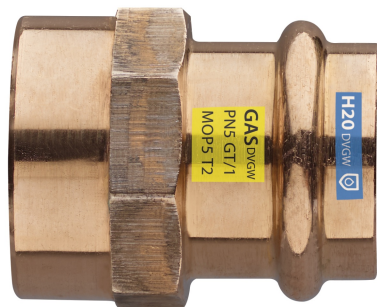

Manchon F/filetage femelle en bronze.

Spécifications techniques

D X RP	BAG	MASTER BOX	CODE	L	S	Z
12 x 3/8"	10	250	RS8270A38012000	35	25	5
12 x 1/2"	10	200	RS8270A12012000	36	25	3
15 x 3/8"	10	200	RS8270A38015000	36	25	2
15 x 1/2"	10	200	RS8270A12015000	40	25	3
15 x 3/4"	10	150	RS8270A34015000	41	32	2
18 x 1/2"	10	150	RS8270A12018000	41	27	3
18 x 3/4"	10	100	RS8270A34018000	44	31	4
22 x 1/2"	10	100	RS8270A12022000	41	32	2
22 x 3/4"	10	100	RS8270A34022000	46	32	5
22 x 1"	5	80	RS8270B01022000	47	38	4
28 x 1/2"	10	100	RS8270A12028000	41	32	2
28 x 3/4"	5	60	RS8270A34028000	48	38	8
28 x 1"	5	50	RS8270B01028000	48	38	4
28 x 1"1/4	5	30	RS8270B14028000	50	46	3
35 x 3/4"	5	50	RS8270A34035000	50	42	7
35 x 1"	5	40	RS8270B01035000	47	46	2
35 x 1"1/4	5	40	RS8270B14035000	52	48	4
42 x 1"1/4	5	25	RS8270B14042000	64	56	6
42 x 1"1/2	5	25	RS8270B12042000	65	56	7
54 x 2"	1	15	RS8270C02054000	80	68	16

The big-size, item RB8270, is available.

Applications

DRINKING
WATER

HEATING

HVAC

GAS

COMPRESSED
AIR

FIREFIGHTING