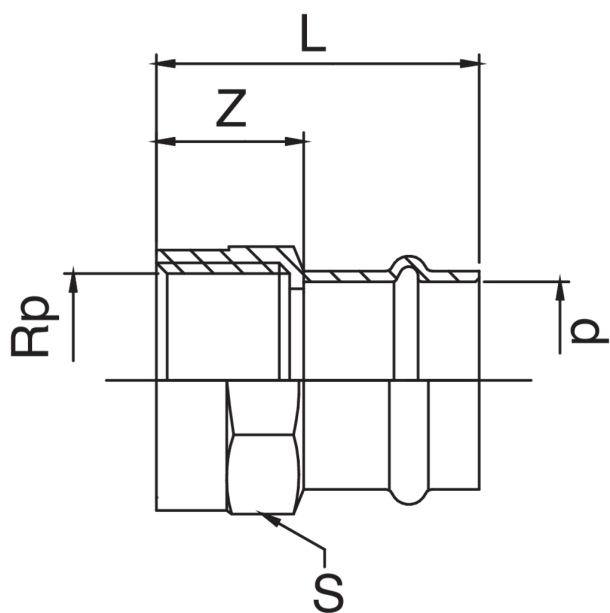

Manchon F/filetage femelle en bronze.

Spécifications techniques

D X RP	BAG	MASTER BOX	CODE	L	S	Z
12 x 3/8"	10	250	RS8270A38012000	35	25	5
12 x 1/2"	10	200	RS8270A12012000	36	25	3
15 x 3/8"	10	200	RS8270A38015000	36	25	2
15 x 1/2"	10	200	RS8270A12015000	40	25	3
15 x 3/4"	10	150	RS8270A34015000	41	32	2
18 x 1/2"	10	150	RS8270A12018000	41	27	3
18 x 3/4"	10	100	RS8270A34018000	44	31	4
22 x 1/2"	10	100	RS8270A12022000	41	32	2
22 x 3/4"	10	100	RS8270A34022000	46	32	5
22 x 1"	5	80	RS8270B01022000	47	38	4
28 x 1/2"	10	100	RS8270A12028000	41	32	2
28 x 3/4"	5	60	RS8270A34028000	48	38	8
28 x 1"	5	50	RS8270B01028000	48	38	4
28 x 1"1/4	5	30	RS8270B14028000	50	46	3
35 x 3/4"	5	50	RS8270A34035000	50	42	7
35 x 1"	5	40	RS8270B01035000	47	46	2
35 x 1"1/4	5	40	RS8270B14035000	52	48	4
42 x 1"1/4	5	25	RS8270B14042000	64	56	6
42 x 1"1/2	5	25	RS8270B12042000	65	56	7
54 x 2"	1	15	RS8270C02054000	80	68	16