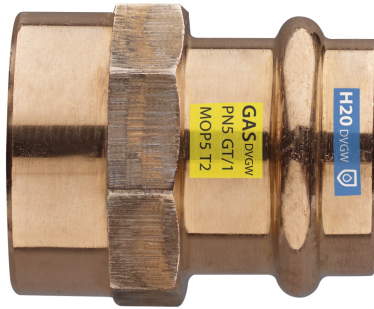

Manchon F/filetage femelle en bronze.

## Spécifications techniques

D X RP	BAG	MASTER BOX	CODE	L	S	Z
12 x 3/8"	10	250	RS8270A38012000	35	25	5
12 x 1/2"	10	200	RS8270A12012000	36	25	3
15 x 3/8"	10	200	RS8270A38015000	36	25	2
15 x 1/2"	10	200	RS8270A12015000	40	25	3
15 x 3/4"	10	150	RS8270A34015000	41	32	2
18 x 1/2"	10	150	RS8270A12018000	41	27	3
18 x 3/4"	10	100	RS8270A34018000	44	31	4
22 x 1/2"	10	100	RS8270A12022000	41	32	2
22 x 3/4"	10	100	RS8270A34022000	46	32	5
22 x 1"	5	80	RS8270B01022000	47	38	4
28 x 1/2"	10	100	RS8270A12028000	41	32	2
28 x 3/4"	5	60	RS8270A34028000	48	38	8
28 x 1"	5	50	RS8270B01028000	48	38	4
28 x 1"1/4	5	30	RS8270B14028000	50	46	3
35 x 3/4"	5	50	RS8270A34035000	50	42	7
35 x 1"	5	40	RS8270B01035000	47	46	2
35 x 1"1/4	5	40	RS8270B14035000	52	48	4
42 x 1"1/4	5	25	RS8270B14042000	64	56	6
42 x 1"1/2	5	25	RS8270B12042000	65	56	7
54 x 2"	1	15	RS8270C02054000	80	68	16

The big-size, item RB8270, is available.