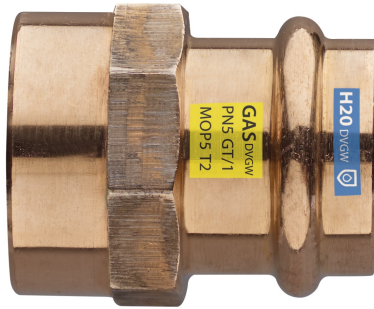

Manchon F/filetage femelle en bronze.

Spécifications techniques

D X RP	BAG	MASTER BOX	CODE	L	S	Z
12 x 3/8"	10	250	RS8270A38012000	35	25	5
12 x 1/2"	10	200	RS8270A12012000	36	25	3
15 x 3/8"	10	200	RS8270A38015000	36	25	2
15 x 1/2"	10	200	RS8270A12015000	40	25	3
15 x 3/4"	10	150	RS8270A34015000	41	32	2
18 x 1/2"	10	150	RS8270A12018000	41	27	3
18 x 3/4"	10	100	RS8270A34018000	44	31	4
22 x 1/2"	10	100	RS8270A12022000	41	32	2
22 x 3/4"	10	100	RS8270A34022000	46	32	5
22 x 1"	5	80	RS8270B01022000	47	38	4
28 x 1/2"	10	100	RS8270A12028000	41	32	2
28 x 3/4"	5	60	RS8270A34028000	48	38	8
28 x 1"	5	50	RS8270B01028000	48	38	4
28 x 1"1/4	5	30	RS8270B14028000	50	46	3
35 x 3/4"	5	50	RS8270A34035000	50	42	7
35 x 1"	5	40	RS8270B01035000	47	46	2
35 x 1"1/4	5	40	RS8270B14035000	52	48	4
42 x 1"1/4	5	25	RS8270B14042000	64	56	6
42 x 1"1/2	5	25	RS8270B12042000	65	56	7
54 x 2"	1	15	RS8270C02054000	80	68	16

The big-size, item RB8270, is available.

Applications

DRINKING
WATER

HEATING

HVAC

GAS

COMPRESSED
AIR

FIREFIGHTING