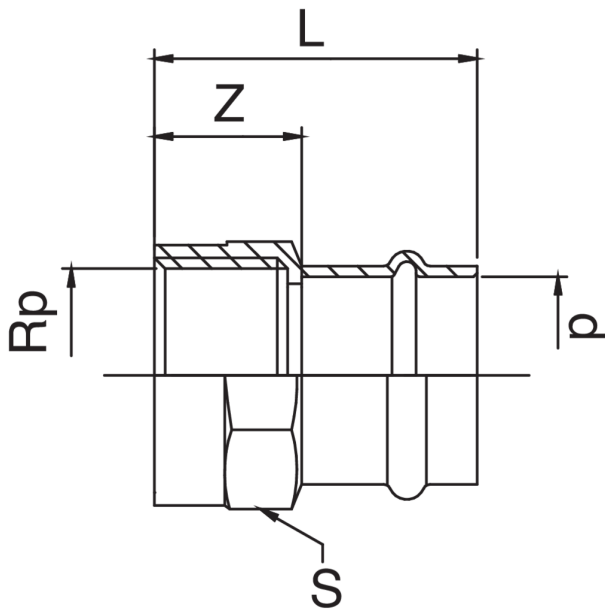

Manchon F/filetage femelle en bronze.

Spécifications techniques

D X RP	BAG	MASTER BOX	CODE	L	S	Z
12 x 3/8"	10	250	RS8270A38012000	35	25	5
12 x 1/2"	10	200	RS8270A12012000	36	25	3
15 x 3/8"	10	200	RS8270A38015000	36	25	2
15 x 1/2"	10	200	RS8270A12015000	40	25	3
15 x 3/4"	10	150	RS8270A34015000	41	32	2
18 x 1/2"	10	150	RS8270A12018000	41	27	3
18 x 3/4"	10	100	RS8270A34018000	44	31	4
22 x 1/2"	10	100	RS8270A12022000	41	32	2
22 x 3/4"	10	100	RS8270A34022000	46	32	5
22 x 1"	5	80	RS8270B01022000	47	38	4
28 x 1/2"	10	100	RS8270A12028000	41	32	2
28 x 3/4"	5	60	RS8270A34028000	48	38	8
28 x 1"	5	50	RS8270B01028000	48	38	4
28 x 1"1/4	5	30	RS8270B14028000	50	46	3
35 x 3/4"	5	50	RS8270A34035000	50	42	7
35 x 1"	5	40	RS8270B01035000	47	46	2
35 x 1"1/4	5	40	RS8270B14035000	52	48	4
42 x 1"1/4	5	25	RS8270B14042000	64	56	6
42 x 1"1/2	5	25	RS8270B12042000	65	56	7
54 x 2"	1	15	RS8270C02054000	80	68	16