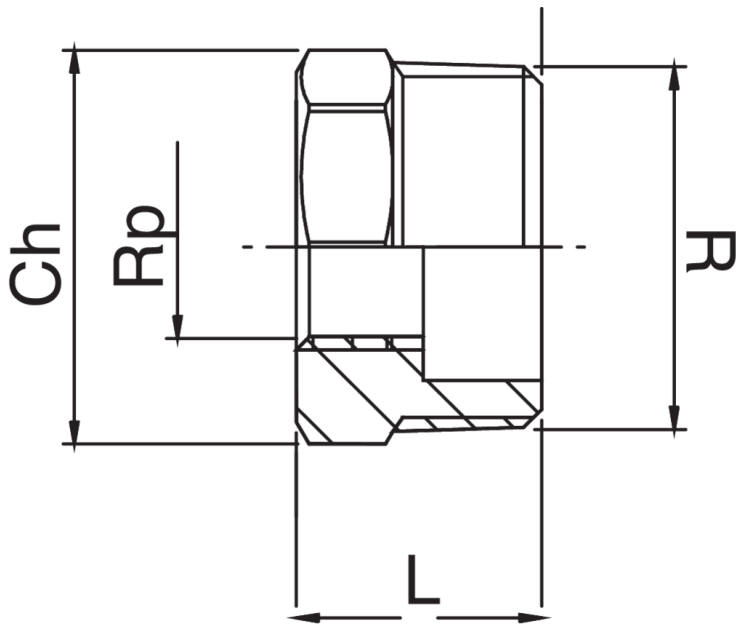

RB3241

Reducción rosca macho/hembra.

Especificaciones técnicas

R X RP	BAG	MASTER BOX	CÓDIGO	CH	L
3/8" x 1/4"	10	200	RB3241A38A14000	17	16
1/2" x 1/4"	10	400	RB3241A12A14000	21	18
1/2" x 3/8"	10	400	RB3241A12A38000	21	18
3/4" x 3/8"	10	200	RB3241A34A38000	27	21
3/4" x 1/2"	10	200	RB3241A34A12000	27	21
1" x 3/8"	10	100	RB3241B01A38000	34	25
1" x 1/2"	10	150	RB3241B01A12000	34	25
1" x 3/4"	10	150	RB3241B01A34000	34	25
1"1/4 x 3/4"	5	70	RB3241B14A34000	42	28
1"1/4 x 1"	5	60	RB3241B14B01000	42	28
1"1/2 x 3/4"	5	50	RB3241B12A34000	48	30
1"1/2 x 1"	5	50	RB3241B12B01000	48	30
1"1/2 x 1"1/4	5	70	RB3241B12B14000	48	30
2" x 1"1/4	5	30	RB3241C02B14000	60	37
2" x 1"1/2	5	20	RB3241C02B12000	60	37
2"1/2 x 2"	1	100	RB3241C12C02000	76	41