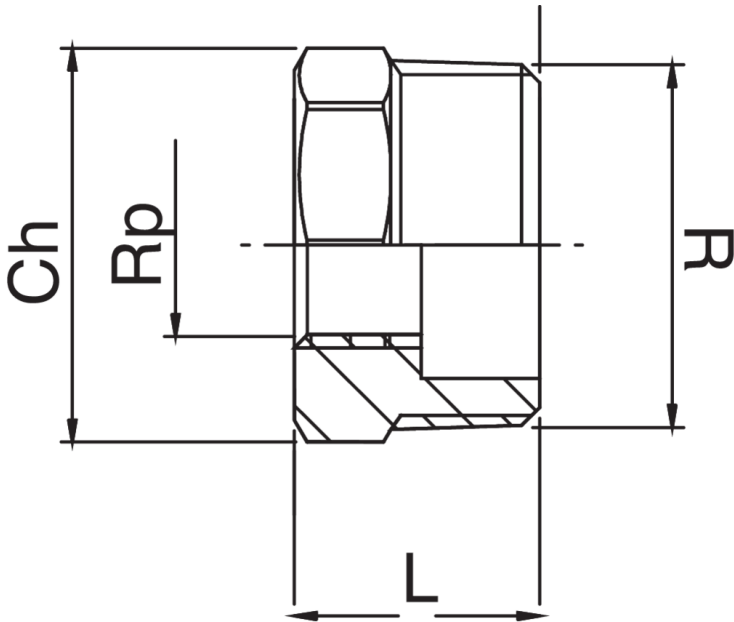

RB3241

Reducción rosca macho/hembra.

Especificaciones técnicas

R X RP	BAG	MASTER BOX	CÓDIGO	CH	L
3/8" x 1/4"	10	200	RB3241A38A14000	17	16
1/2" x 1/4"	10	400	RB3241A12A14000	21	18
1/2" x 3/8"	10	400	RB3241A12A38000	21	18
3/4" x 3/8"	10	200	RB3241A34A38000	27	21
3/4" x 1/2"	10	200	RB3241A34A12000	27	21
1" x 3/8"	10	100	RB3241B01A38000	34	25
1" x 1/2"	10	150	RB3241B01A12000	34	25
1" x 3/4"	10	150	RB3241B01A34000	34	25
1"1/4 x 3/4"	5	70	RB3241B14A34000	42	28
1"1/4 x 1"	5	60	RB3241B14B01000	42	28
1"1/2 x 3/4"	5	50	RB3241B12A34000	48	30
1"1/2 x 1"	5	50	RB3241B12B01000	48	30
1"1/2 x 1"1/4	5	70	RB3241B12B14000	48	30
2" x 1"1/4	5	30	RB3241C02B14000	60	37
2" x 1"1/2	5	20	RB3241C02B12000	60	37
2"1/2 x 2"	1	100	RB3241C12C02000	76	41