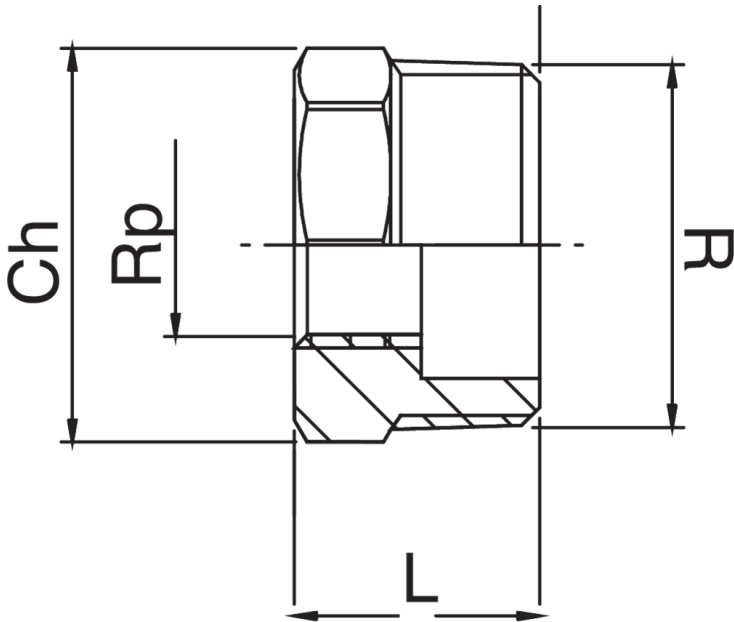

## RB3241

Reducción rosca macho/hembra.

### Especificaciones técnicas

R X RP	BAG	MASTER BOX	CÓDIGO	CH	L
3/8" x 1/4"	10	200	RB3241A38A14000	17	16
1/2" x 1/4"	10	400	RB3241A12A14000	21	18
1/2" x 3/8"	10	400	RB3241A12A38000	21	18
3/4" x 3/8"	10	200	RB3241A34A38000	27	21
3/4" x 1/2"	10	200	RB3241A34A12000	27	21
1" x 3/8"	10	100	RB3241B01A38000	34	25
1" x 1/2"	10	150	RB3241B01A12000	34	25
1" x 3/4"	10	150	RB3241B01A34000	34	25
1"1/4 x 3/4"	5	70	RB3241B14A34000	42	28
1"1/4 x 1"	5	60	RB3241B14B01000	42	28
1"1/2 x 3/4"	5	50	RB3241B12A34000	48	30
1"1/2 x 1"	5	50	RB3241B12B01000	48	30
1"1/2 x 1"1/4	5	70	RB3241B12B14000	48	30
2" x 1"1/4	5	30	RB3241C02B14000	60	37
2" x 1"1/2	5	20	RB3241C02B12000	60	37
2"1/2 x 2"	1	100	RB3241C12C02000	76	41