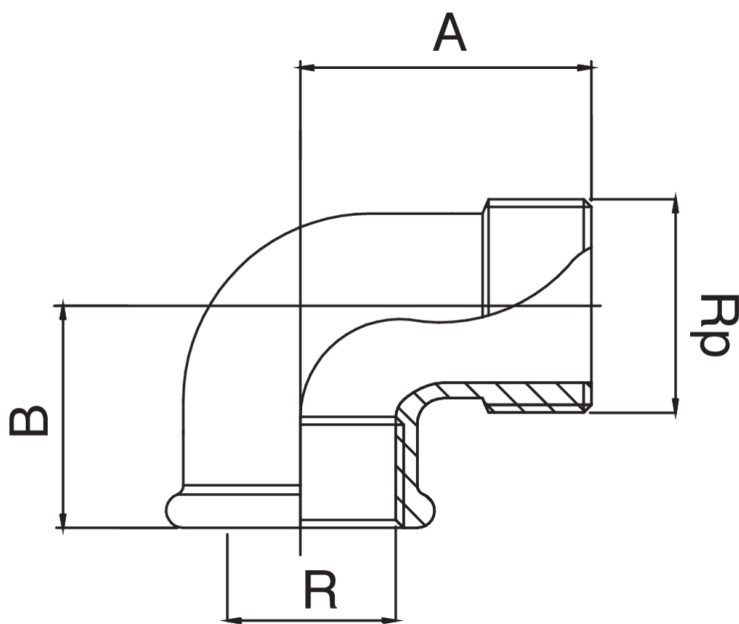

## RB3092

Codo 90° rosca hembra/macho.

### Especificaciones técnicas

R X RP	BAG	MASTER BOX	CÓDIGO	A	B
1/4" x 1/4"	10	200	RB3092A14A14000	28	20
3/8" x 3/8"	10	100	RB3092A38A38000	31	20
1/2" x 1/2"	10	100	RB3092A12A12000	31	23
3/4" x 3/4"	5	70	RB3092A34A34000	40	30
1" x 1"	5	40	RB3092B01B01000	47	36
1"1/4 x 1"1/4	5	25	RB3092B14B14000	51	45
1"1/2 x 1"1/2	5	20	RB3092B12B12000	46	49
2" x 2"	1	10	RB3092C02C02000	50	55