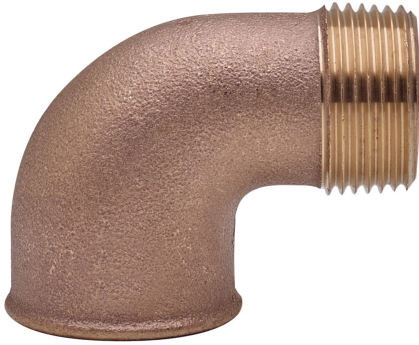

## RB3092

Codo 90° rosca hembra/macho.

### Especificaciones técnicas

R X RP	BAG	MASTER BOX	CÓDIGO	A	B
1/4" x 1/4"	10	200	RB3092A14A14000	28	20
3/8" x 3/8"	10	100	RB3092A38A38000	31	20
1/2" x 1/2"	10	100	RB3092A12A12000	31	23
3/4" x 3/4"	5	70	RB3092A34A34000	40	30
1" x 1"	5	40	RB3092B01B01000	47	36
1"1/4 x 1"1/4	5	25	RB3092B14B14000	51	45
1"1/2 x 1"1/2	5	20	RB3092B12B12000	46	49
2" x 2"	1	10	RB3092C02C02000	50	55