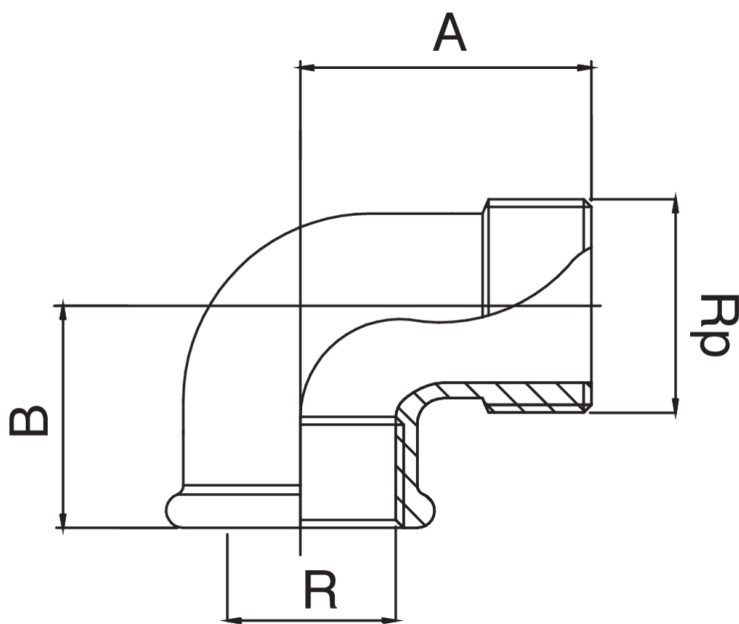

RB3092

Codo 90° rosca hembra/macho.

Especificaciones técnicas

R X RP	BAG	MASTER BOX	CÓDIGO	A	B
1/4" x 1/4"	10	200	RB3092A14A14000	28	20
3/8" x 3/8"	10	100	RB3092A38A38000	31	20
1/2" x 1/2"	10	100	RB3092A12A12000	31	23
3/4" x 3/4"	5	70	RB3092A34A34000	40	30
1" x 1"	5	40	RB3092B01B01000	47	36
1"1/4 x 1"1/4	5	25	RB3092B14B14000	51	45
1"1/2 x 1"1/2	5	20	RB3092B12B12000	46	49
2" x 2"	1	10	RB3092C02C02000	50	55