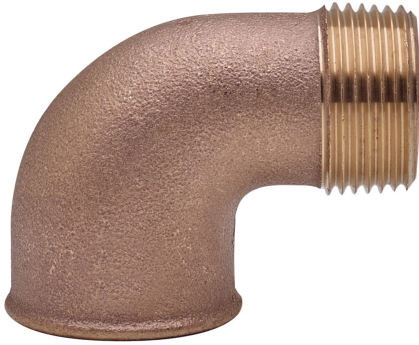

RB3092

Codo 90° rosca hembra/macho.

Especificaciones técnicas

R X RP	BAG	MASTER BOX	CÓDIGO	A	B
1/4" x 1/4"	10	200	RB3092A14A14000	28	20
3/8" x 3/8"	10	100	RB3092A38A38000	31	20
1/2" x 1/2"	10	100	RB3092A12A12000	31	23
3/4" x 3/4"	5	70	RB3092A34A34000	40	30
1" x 1"	5	40	RB3092B01B01000	47	36
1"1/4 x 1"1/4	5	25	RB3092B14B14000	51	45
1"1/2 x 1"1/2	5	20	RB3092B12B12000	46	49
2" x 2"	1	10	RB3092C02C02000	50	55