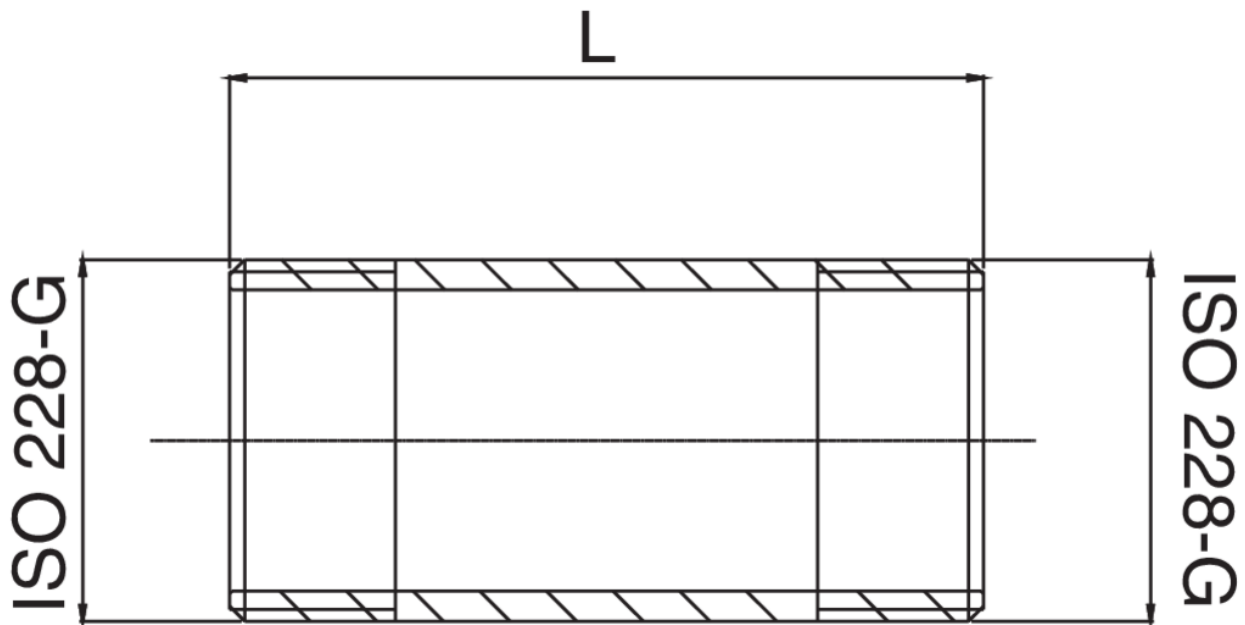

OT5531

Alargador rosca macho ISO 228/1.

Especificaciones técnicas

L X R	BAG	MASTER BOX	CÓDIGO
40 x 1/2"	5	150	OT5531A12040000
40 x 3/4"	10	100	OT5531A34040000
40 x 1"	10	100	OT5531B01040000
60 x 1/2"	5	150	OT5531A12060000
60 x 3/4"	5	80	OT5531A34060000
60 x 1"	5	50	OT5531B01060000
60 x 1"1/4	5	30	OT5531B14060000
60 x 1"1/2	5	25	OT5531B12060000
80 x 1/2"	5	100	OT5531A12080000
80 x 3/4"	5	80	OT5531A34080000
80 x 1"	5	50	OT5531B01080000
80 x 1"1/4	5	30	OT5531B14080000
80 x 1"1/2	5	30	OT5531B12080000
100 x 1/2"	5	80	OT5531A12100000
100 x 3/4"	5	50	OT5531A34100000
100 x 1"	5	40	OT5531B01100000
100 x 1"1/4	5	30	OT5531B14100000
100 x 1"1/2	5	30	OT5531B12100000
120 x 1/2"	5	80	OT5531A12120000
120 x 3/4"	5	60	OT5531A34120000
120 x 1"	5	40	OT5531B01120000
120 x 1"1/4	5	25	OT5531B14120000
120 x 1"1/2	1	25	OT5531B12120000
150 x 1/2"	5	70	OT5531A12150000
150 x 3/4"	5	50	OT5531A34150000
150 x 1"	5	30	OT5531B01150000
150 x 1"1/4	10	20	OT5531B14150000
150 x 1"1/2	10	15	OT5531B12150000
160 x 1/2"	10	50	OT5531A12160000
180 x 1/2"	10	50	OT5531A12180000
180 x 3/4"	5	20	OT5531A34180000
200 x 1/2"	5	40	OT5531A12200000
200 x 3/4"	5	30	OT5531A34200000
200 x 1"	5	20	OT5531B01200000
200 x 1"1/4	5	10	OT5531B14200000
200 x 1"1/2	5	10	OT5531B12200000
250 x 1/2"	5	25	OT5531A12250000
250 x 3/4"	5	25	OT5531A34250000
300 x 1/2"	5	20	OT5531A12300000
300 x 3/4"	5	30	OT5531A34300000