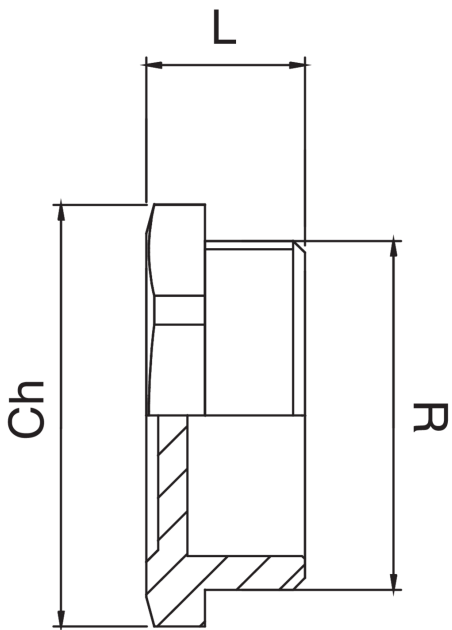

## OT5505

Tapón rosca macho.

### Especificaciones técnicas

R	BAG	MASTER BOX	CÓDIGO	L	CH
1/4"	10	300	OT5505A14000000	14	22
3/8"	10	500	OT5505A38000000	14	19
1/2"	10	300	OT5505A12000000	14	24
3/4"	10	250	OT5505A34000000	16	30
1"	10	150	OT5505B01000000	17	37
1"1/4	10	100	OT5505B14000000	19,5	46
1"1/2	5	70	OT5505B12000000	22	52
2"	5	30	OT5505C02000000	27	65
2"1/2	5	20	OT5505C12000000	35	76
3"	1	15	OT5505D03000000	55	85