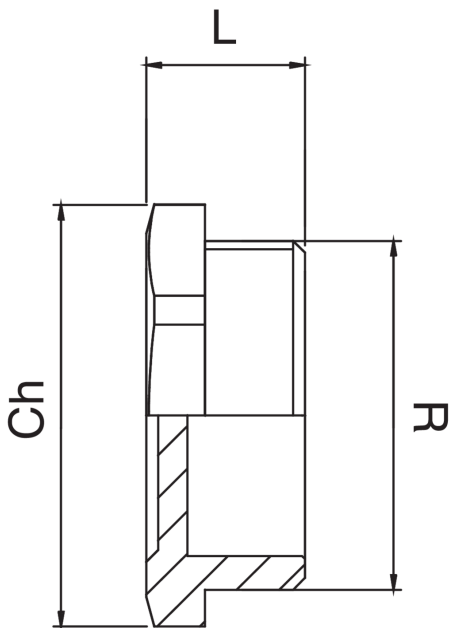

## OT5505

Tapón rosca macho.

### Especificaciones técnicas

R	BAG	MASTER BOX	CÓDIGO	L	CH
1/4"	10	300	OT5505A14000000	14	22
3/8"	10	500	OT5505A38000000	14	19
1/2"	10	300	OT5505A12000000	14	24
3/4"	10	250	OT5505A34000000	16	30
1"	10	150	OT5505B01000000	17	37
1"1/4	10	100	OT5505B14000000	19,5	46
1"1/2	5	70	OT5505B12000000	22	52
2"	5	30	OT5505C02000000	27	65
2"1/2	5	20	OT5505C12000000	35	76
3"	1	15	OT5505D03000000	55	85