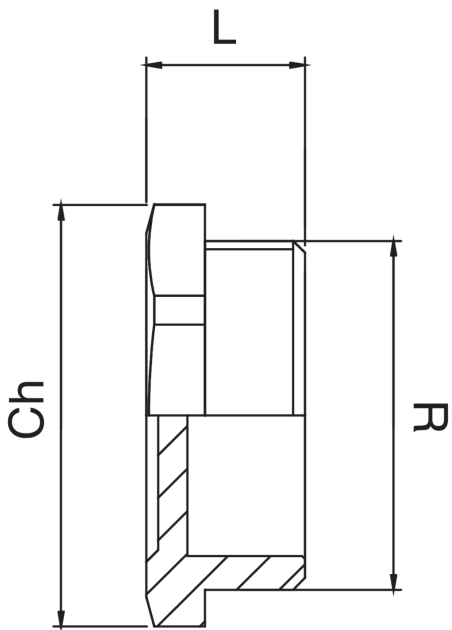

OT5505

Tapón rosca macho.

Especificaciones técnicas

R	BAG	MASTER BOX	CÓDIGO	L	CH
1/4"	10	300	OT5505A14000000	14	22
3/8"	10	500	OT5505A38000000	14	19
1/2"	10	300	OT5505A12000000	14	24
3/4"	10	250	OT5505A34000000	16	30
1"	10	150	OT5505B01000000	17	37
1"1/4	10	100	OT5505B14000000	19,5	46
1"1/2	5	70	OT5505B12000000	22	52
2"	5	30	OT5505C02000000	27	65
2"1/2	5	20	OT5505C12000000	35	76
3"	1	15	OT5505D03000000	55	85