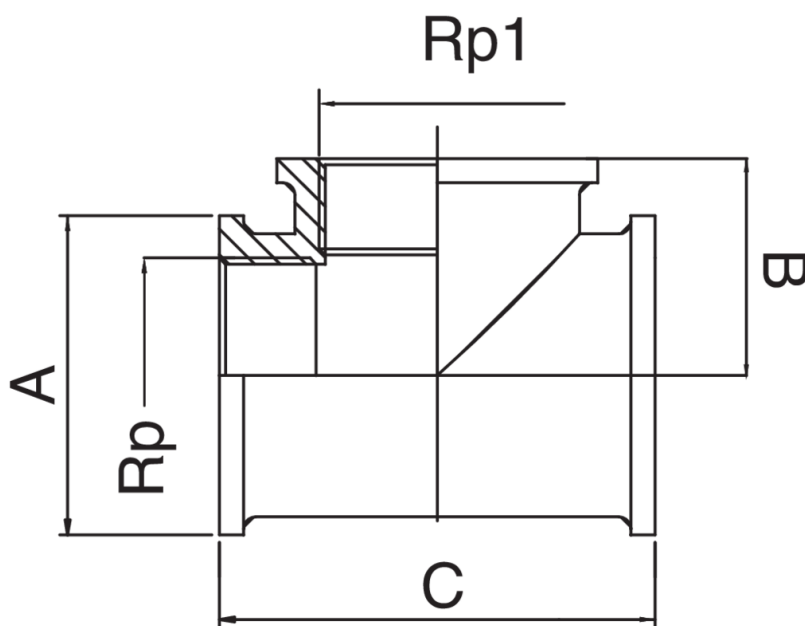

OT5005

T rosca hembra.

Especificaciones técnicas

RP X RP1	BAG	MASTER BOX	CÓDIGO	A	B	C
1/4" x 1/4"	10	200	OT5005A14A14A14	20	19	38
3/8" x 3/8"	10	150	OT5005A38A38A38	23	21	42
1/2" x 1/2"	10	100	OT5005A12A12A12	28	25	50
3/4" x 1/2"	10	100	OT5005A34A12A34	31	26	52
3/4" x 3/4"	5	50	OT5005A34A34A34	35	27	54
1" x 3/4"	10	50	OT5005B01A34B01	38	29	58
1" x 1"	5	30	OT5005B01B01B01	42	31	62
1"1/4 x 1"1/4	5	20	OT5005B14B14B14	51	40	80
1"1/2 x 1"1/2	1	15	OT5005B12B12B12	57	45	90
2" x 2"	1	10	OT5005C02C02C02	70	50	100
3" x 3"	1	2	OT5005D03D03D03	80	60	120