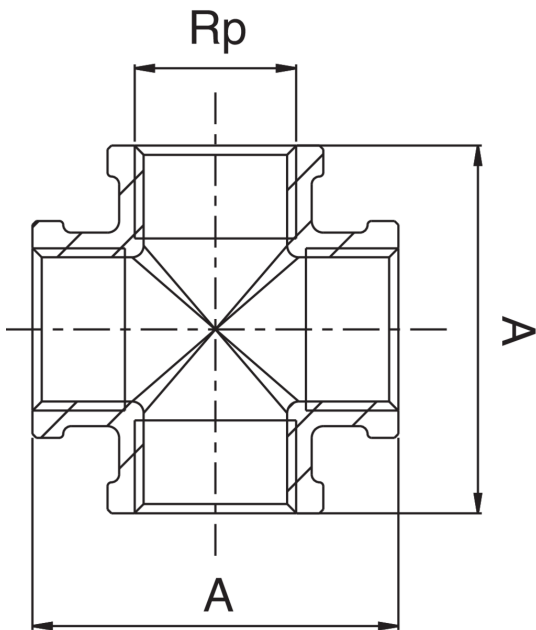

OT5516

Cruz rosca hembra.

Especificaciones técnicas

RP	BAG	MASTER BOX	CÓDIGO	A
1/2"	10	50	OT5516A12A12A12	48
3/4"	5	40	OT5516A34A34A34	57
1"	5	20	OT5516B01B01B01	67
1"1/4	5	15	OT5516B14B14B14	81
1"1/2	1	10	OT5516B12B12B12	94
2"	1	6	OT5516C02C02C02	115