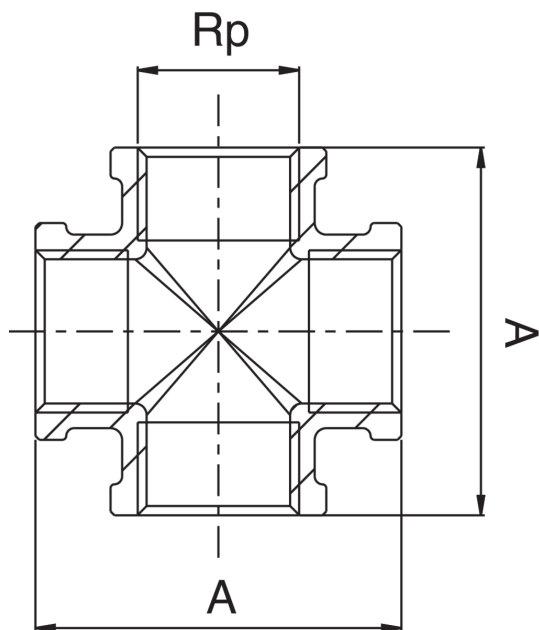

OT5516

Cruz rosca hembra.

Especificaciones técnicas

RP	BAG	MASTER BOX	CÓDIGO	A
1/2"	10	50	OT5516A12A12A12	48
3/4"	5	40	OT5516A34A34A34	57
1"	5	20	OT5516B01B01B01	67
1"1/4	5	15	OT5516B14B14B14	81
1"1/2	1	10	OT5516B12B12B12	94
2"	1	6	OT5516C02C02C02	115