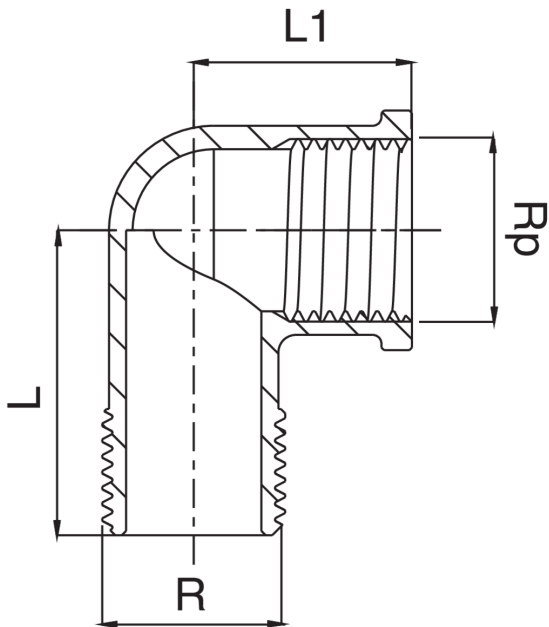

OT5092

Codo rosca hembra/macho.

Especificaciones técnicas

| RP X R | BAG | MASTER BOX | CÓDIGO | L | L1 |
|---------------|-----|------------|-----------------|------|----|
| 1/4" x 1/4" | 10 | 200 | OT5092A14A14000 | 28 | 19 |
| 3/8" x 3/8" | 10 | 150 | OT5092A38A38000 | 29 | 21 |
| 1/2" x 1/2" | 10 | 100 | OT5092A12A12000 | 35 | 25 |
| 1/2" x 3/4" | 10 | 200 | OT5092A12A34000 | 37,5 | 26 |
| 3/4" x 3/4" | 5 | 70 | OT5092A34A34000 | 40 | 27 |
| 1" x 1" | 5 | 40 | OT5092B01B01000 | 48 | 32 |
| 1"1/4 x 1"1/4 | 5 | 25 | OT5092B14B14000 | 55 | 40 |
| 1"1/2 x 1"1/2 | 5 | 15 | OT5092B12B12000 | 60 | 60 |
| 2" x 2" | 1 | 10 | OT5092C02C02000 | 71 | 71 |
| 2"1/2 x 2"1/2 | 1 | 4 | OT5092C12C12000 | 82 | 82 |
| 3" x 3" | 1 | 3 | OT5092D03D03000 | 94 | 94 |