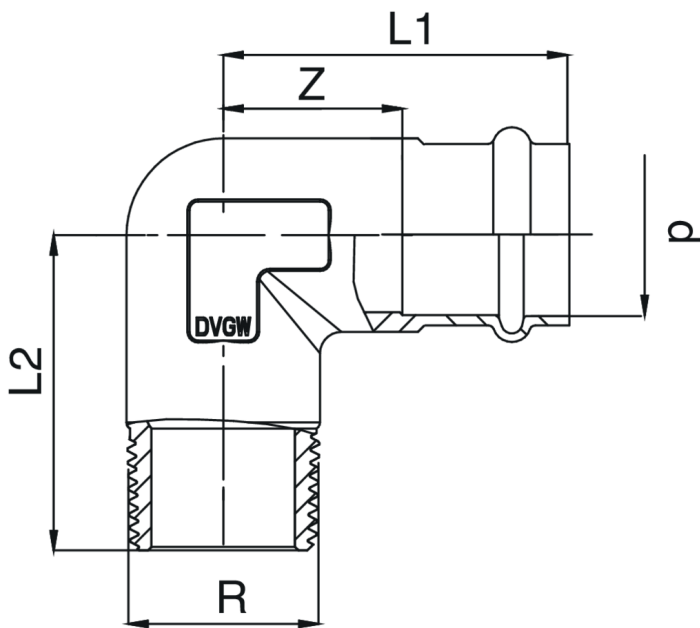

Codo mixto 90° H/rosca macho de bronce.

Especificaciones técnicas

D X R	BAG	MASTER BOX	CÓDIGO	L1	L2	Z
12 x 1/2"	10	150	PG8092A12012000	43	34	25
15 x 3/8"	10	100	PG8092A38015000	42	32	20
15 x 1/2"	10	100	PG8092A12015000	44	34	22
18 x 1/2"	10	80	PG8092A12018000	47	49	24
18 x 3/4"	5	70	PG8092A34018000	49	50	26
22 x 3/4"	10	50	PG8092A34022000	55	39	31
28 x 1"	5	30	PG8092B01028000	59	73	34
35 x 1"1/4	1	15	PG8092B14035000	70	86	44
42 x 1"1/2	1	10	PG8092B12042000	87	95	51
54 x 2"	1	7	PG8092C02054000	110	118	66