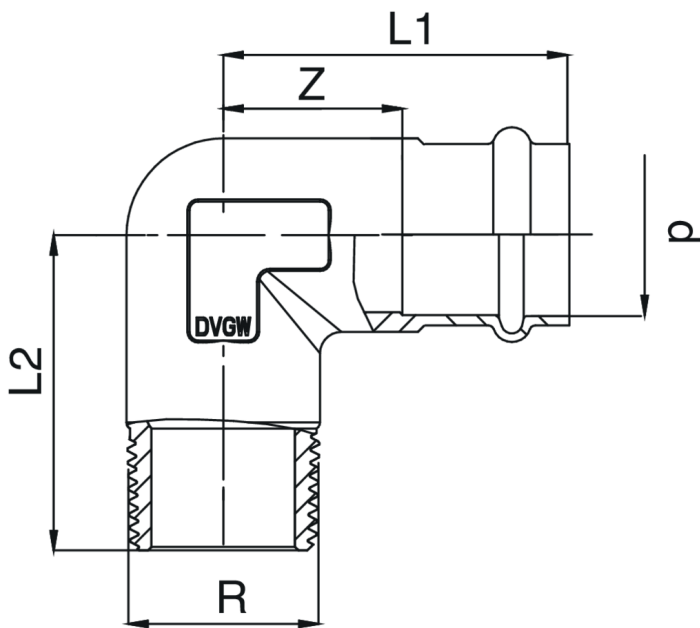

Codo mixto 90° H/rosca macho de bronce.

## Especificaciones técnicas

D X R	BAG	MASTER BOX	CÓDIGO	L1	L2	Z
12 x 1/2"	10	150	PG8092A12012000	43	34	25
15 x 3/8"	10	100	PG8092A38015000	42	32	20
15 x 1/2"	10	100	PG8092A12015000	44	34	22
18 x 1/2"	10	80	PG8092A12018000	47	49	24
18 x 3/4"	5	70	PG8092A34018000	49	50	26
22 x 3/4"	10	50	PG8092A34022000	55	39	31
28 x 1"	5	30	PG8092B01028000	59	73	34
35 x 1"1/4	1	15	PG8092B14035000	70	86	44
42 x 1"1/2	1	10	PG8092B12042000	87	95	51
54 x 2"	1	7	PG8092C02054000	110	118	66