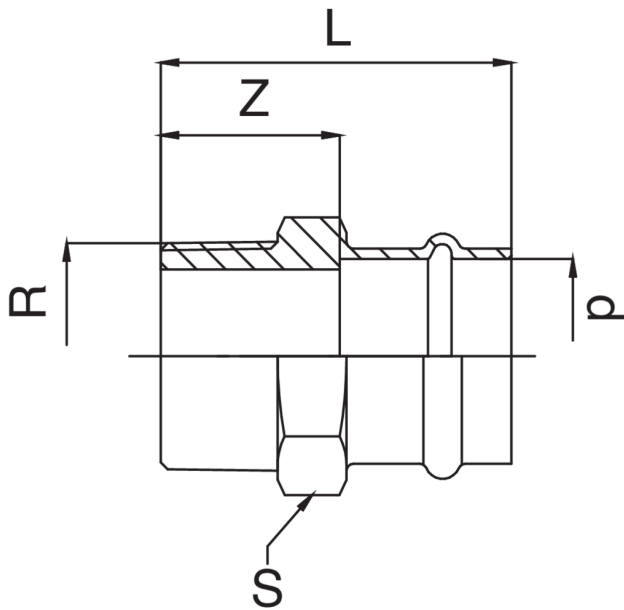

Manguito mixto H/rosca macho de bronce.

Especificaciones técnicas

D X R	BAG	MASTER BOX	CÓDIGO	L	S	Z
12 x 3/8"	10	250	RS8243A38012000	40	21	22
12 x 1/2"	10	200	RS8243A12012000	43	21	25
15 x 3/8"	10	200	RS8243A38015000	44	25	22
15 x 1/2"	10	150	RS8243A12015000	46	25	24
15 x 3/4"	10	100	RS8243A34015000	48	28	26
18 x 1/2"	10	150	RS8243A12018000	48	27	25
18 x 3/4"	10	100	RS8243A34018000	49	28	26
22 x 1/2"	10	100	RS8243A12022000	49	32	25
22 x 3/4"	10	100	RS8243A34022000	51	32	27
22 x 1"	5	70	RS8243B01022000	52	34	28
28 x 3/4"	5	70	RS8243A34028000	52	38	27
28 x 1"	5	50	RS8243B01028000	54	38	29
28 x 1"1/4	5	50	RS8243B14028000	58	42	33
35 x 1"	5	30	RS8243B01035000	58	46	32
35 x 1"1/4	5	40	RS8243B14035000	60	46	34
35 x 1"1/2	5	25	RS8243B12035000	60	48	34
42 x 1"1/4	5	20	RS8243B14042000	75	56	39
42 x 1"1/2	5	25	RS8243B12042000	75	56	39
54 x 1"1/2	1	15	RS8243B12054000	81	68	41
54 x 2"	1	10	RS8243C02054000	86	68	46

The big-size, item RB8243, is available.

Aplicaciones

DRINKING
WATER

HEATING

HVAC

GAS

COMPRESSED
AIR

FIREFIGHTING