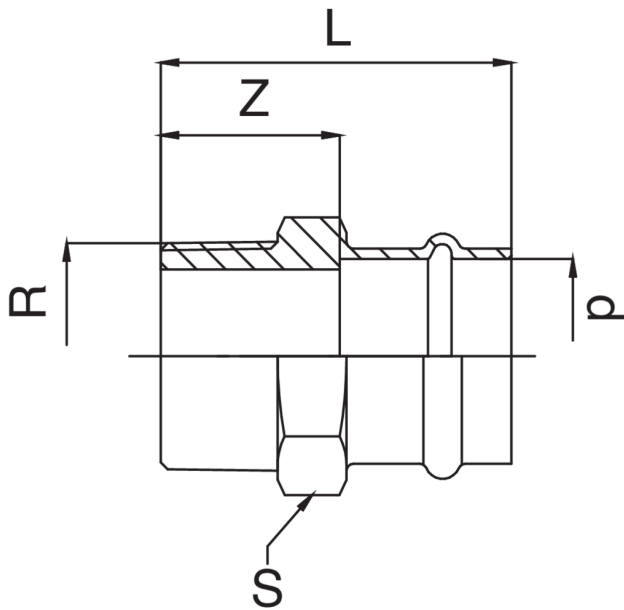

Manguito mixto H/rosca macho de bronce.

## Especificaciones técnicas

D X R	BAG	MASTER BOX	CÓDIGO	L	S	Z
12 x 3/8"	10	250	RS8243A38012000	40	21	22
12 x 1/2"	10	200	RS8243A12012000	43	21	25
15 x 3/8"	10	200	RS8243A38015000	44	25	22
15 x 1/2"	10	150	RS8243A12015000	46	25	24
15 x 3/4"	10	100	RS8243A34015000	48	28	26
18 x 1/2"	10	150	RS8243A12018000	48	27	25
18 x 3/4"	10	100	RS8243A34018000	49	28	26
22 x 1/2"	10	100	RS8243A12022000	49	32	25
22 x 3/4"	10	100	RS8243A34022000	51	32	27
22 x 1"	5	70	RS8243B01022000	52	34	28
28 x 3/4"	5	70	RS8243A34028000	52	38	27
28 x 1"	5	50	RS8243B01028000	54	38	29
28 x 1"1/4	5	50	RS8243B14028000	58	42	33
35 x 1"	5	30	RS8243B01035000	58	46	32
35 x 1"1/4	5	40	RS8243B14035000	60	46	34
35 x 1"1/2	5	25	RS8243B12035000	60	48	34
42 x 1"1/4	5	20	RS8243B14042000	75	56	39
42 x 1"1/2	5	25	RS8243B12042000	75	56	39
54 x 1"1/2	1	15	RS8243B12054000	81	68	41
54 x 2"	1	10	RS8243C02054000	86	68	46

The big-size, item RB8243, is available.