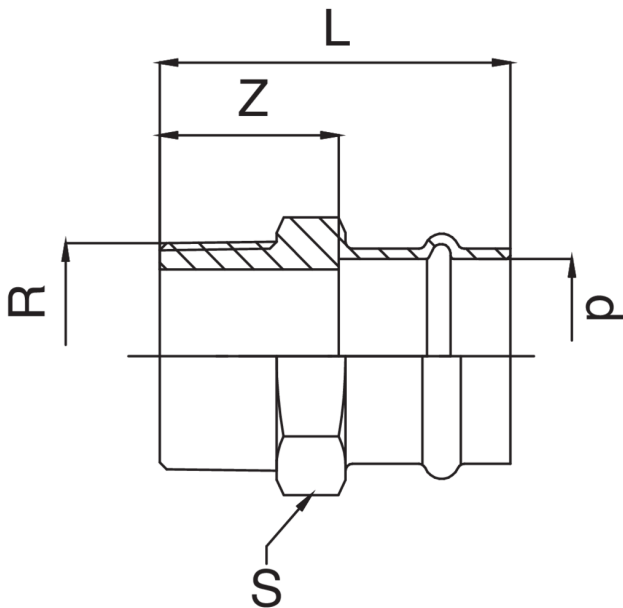

Manguito mixto H/rosca macho de bronce.

Especificaciones técnicas

D X R	BAG	MASTER BOX	CÓDIGO	L	S	Z
12 x 3/8"	10	250	RS8243A38012000	40	21	22
12 x 1/2"	10	200	RS8243A12012000	43	21	25
15 x 3/8"	10	200	RS8243A38015000	44	25	22
15 x 1/2"	10	150	RS8243A12015000	46	25	24
15 x 3/4"	10	100	RS8243A34015000	48	28	26
18 x 1/2"	10	150	RS8243A12018000	48	27	25
18 x 3/4"	10	100	RS8243A34018000	49	28	26
22 x 1/2"	10	100	RS8243A12022000	49	32	25
22 x 3/4"	10	100	RS8243A34022000	51	32	27
22 x 1"	5	70	RS8243B01022000	52	34	28
28 x 3/4"	5	70	RS8243A34028000	52	38	27
28 x 1"	5	50	RS8243B01028000	54	38	29
28 x 1"1/4	5	50	RS8243B14028000	58	42	33
35 x 1"	5	30	RS8243B01035000	58	46	32
35 x 1"1/4	5	40	RS8243B14035000	60	46	34
35 x 1"1/2	5	25	RS8243B12035000	60	48	34
42 x 1"1/4	5	20	RS8243B14042000	75	56	39
42 x 1"1/2	5	25	RS8243B12042000	75	56	39
54 x 1"1/2	1	15	RS8243B12054000	81	68	41
54 x 2"	1	10	RS8243C02054000	86	68	46

The big-size, item RB8243, is available.

Aplicaciones

DRINKING
WATER

HEATING

HVAC

GAS

COMPRESSED
AIR

FIREFIGHTING