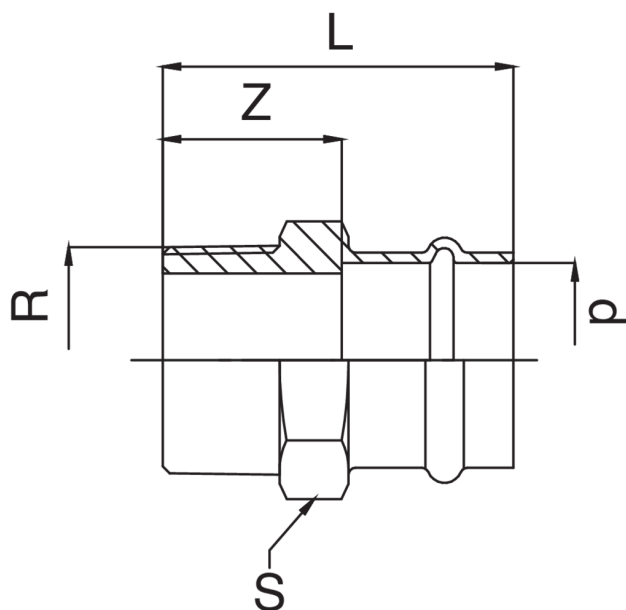

Manguito mixto H/rosca macho de bronce.

Especificaciones técnicas

D X R	BAG	MASTER BOX	CÓDIGO	L	S	Z
12 x 3/8"	10	250	RS8243A38012000	40	21	22
12 x 1/2"	10	200	RS8243A12012000	43	21	25
15 x 3/8"	10	200	RS8243A38015000	44	25	22
15 x 1/2"	10	150	RS8243A12015000	46	25	24
15 x 3/4"	10	100	RS8243A34015000	48	28	26
18 x 1/2"	10	150	RS8243A12018000	48	27	25
18 x 3/4"	10	100	RS8243A34018000	49	28	26
22 x 1/2"	10	100	RS8243A12022000	49	32	25
22 x 3/4"	10	100	RS8243A34022000	51	32	27
22 x 1"	5	70	RS8243B01022000	52	34	28
28 x 3/4"	5	70	RS8243A34028000	52	38	27
28 x 1"	5	50	RS8243B01028000	54	38	29
28 x 1"1/4	5	50	RS8243B14028000	58	42	33
35 x 1"	5	30	RS8243B01035000	58	46	32
35 x 1"1/4	5	40	RS8243B14035000	60	46	34
35 x 1"1/2	5	25	RS8243B12035000	60	48	34
42 x 1"1/4	5	20	RS8243B14042000	75	56	39
42 x 1"1/2	5	25	RS8243B12042000	75	56	39
54 x 1"1/2	1	15	RS8243B12054000	81	68	41
54 x 2"	1	10	RS8243C02054000	86	68	46

The big-size, item RB8243, is available.

Aplicaciones

DRINKING
WATER

HEATING

HVAC

GAS

COMPRESSED
AIR

FIREFIGHTING