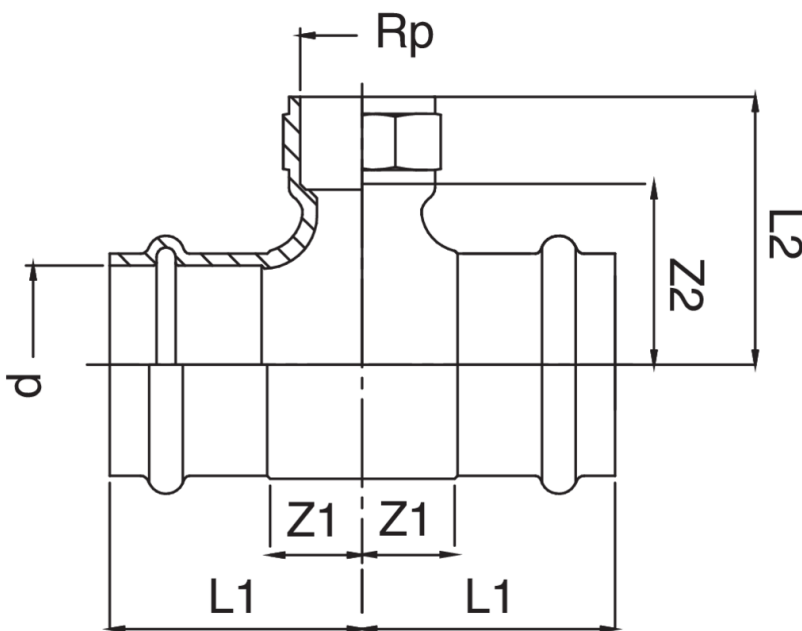

T H/rosca hembra/H de bronce.

## Especificaciones técnicas

D X RP	BAG	MASTER BOX	CÓDIGO	L1	L2	Z1	Z2
12 x 1/2"	10	100	RS8130012A12012	44	23	26	13
15 x 3/8"	10	80	RS8130015A38015	43	22	21	12
15 x 1/2"	10	80	RS8130015A12015	45	23	23	13
18 x 1/2"	10	60	RS8130018A12018	47	24	24	14
22 x 1/2"	5	50	RS8130022A12022	48	25	24	15
22 x 3/4"	5	40	RS8130022A34022	53	31	29	16
28 x 1/2"	5	25	RS8130028A12028	53	50	28	35
28 x 3/4"	5	20	RS8130028A34028	53	50	27	35
28 x 1"	5	25	RS8130028B01028	56	35	30	20
35 x 1/2"	5	20	RS8130035A12035	49	38	23	23
42 x 1/2"	1	10	RS8130042A12042	55	50	19	35
54 x 1/2"	1	5	RS8130054A12054	67	54	27	39

The big-size, item RB8130, is available.