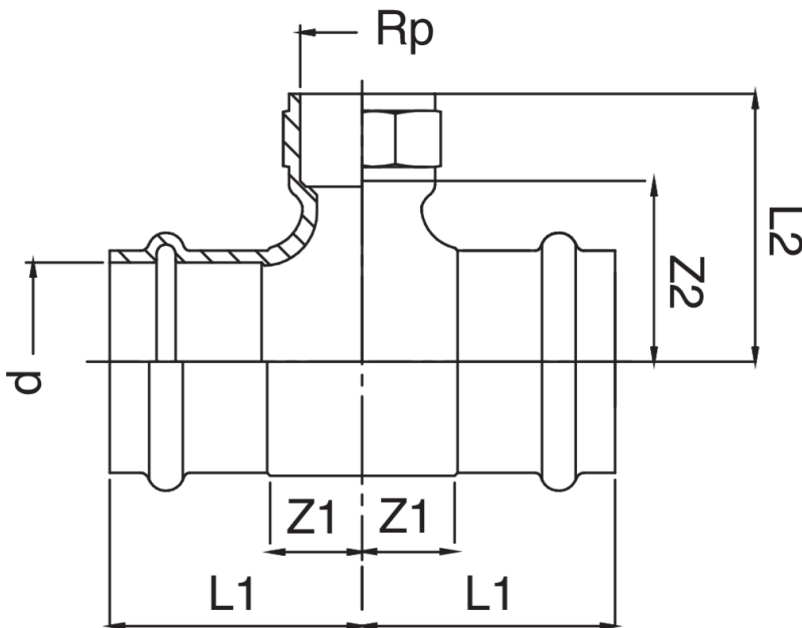

T H/rosca hembra/H de bronce.

Especificaciones técnicas

D X RP	BAG	MASTER BOX	CÓDIGO	L1	L2	Z1	Z2
12 x 1/2"	10	100	RS8130012A12012	44	23	26	13
15 x 3/8"	10	80	RS8130015A38015	43	22	21	12
15 x 1/2"	10	80	RS8130015A12015	45	23	23	13
18 x 1/2"	10	60	RS8130018A12018	47	24	24	14
22 x 1/2"	5	50	RS8130022A12022	48	25	24	15
22 x 3/4"	5	40	RS8130022A34022	53	31	29	16
28 x 1/2"	5	25	RS8130028A12028	53	50	28	35
28 x 3/4"	5	20	RS8130028A34028	53	50	27	35
28 x 1"	5	25	RS8130028B01028	56	35	30	20
35 x 1/2"	5	20	RS8130035A12035	49	38	23	23
42 x 1/2"	1	10	RS8130042A12042	55	50	19	35
54 x 1/2"	1	5	RS8130054A12054	67	54	27	39

The big-size, item RB8130, is available.

Aplicaciones

DRINKING WATER

HEATING

HVAC

GAS

COMPRESSED AIR

FIREFIGHTING