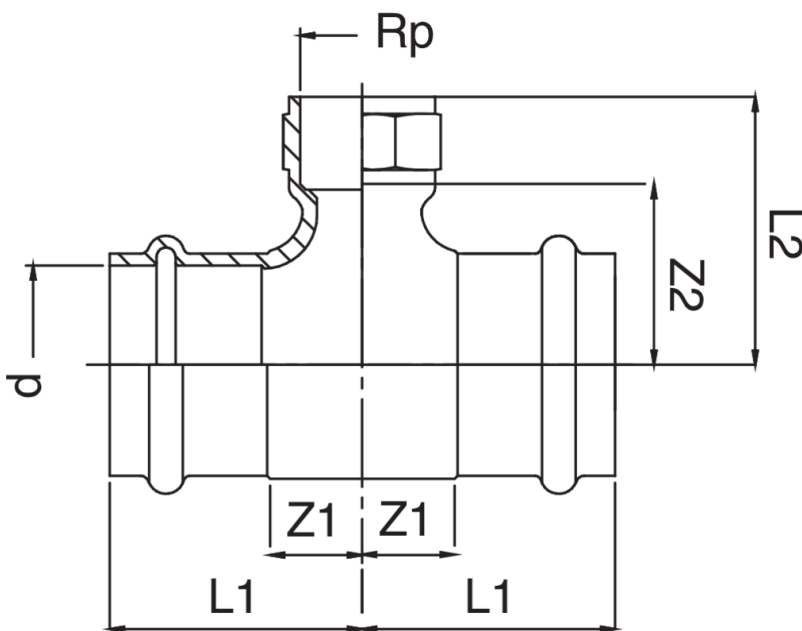

T H/rosca hembra/H de bronce.

Especificaciones técnicas

D X RP	BAG	MASTER BOX	CÓDIGO	L1	L2	Z1	Z2
12 x 1/2"	10	100	RS8130012A12012	44	23	26	13
15 x 3/8"	10	80	RS8130015A38015	43	22	21	12
15 x 1/2"	10	80	RS8130015A12015	45	23	23	13
18 x 1/2"	10	60	RS8130018A12018	47	24	24	14
22 x 1/2"	5	50	RS8130022A12022	48	25	24	15
22 x 3/4"	5	40	RS8130022A34022	53	31	29	16
28 x 1/2"	5	25	RS8130028A12028	53	50	28	35
28 x 3/4"	5	20	RS8130028A34028	53	50	27	35
28 x 1"	5	25	RS8130028B01028	56	35	30	20
35 x 1/2"	5	20	RS8130035A12035	49	38	23	23
42 x 1/2"	1	10	RS8130042A12042	55	50	19	35
54 x 1/2"	1	5	RS8130054A12054	67	54	27	39

The big-size, item RB8130, is available.

Aplicaciones

DRINKING WATER

HEATING

HVAC

GAS

COMPRESSED AIR

FIREFIGHTING