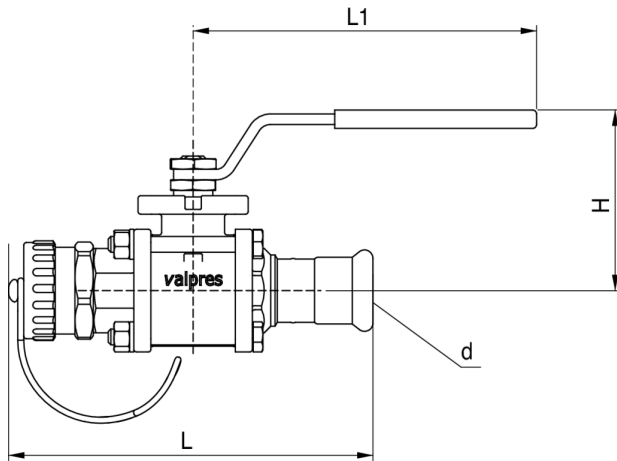

Hose connection ball valve.

Technical specifications

D	BAG	MASTER BOX	CODE	L1	L	H
22	2	8	5N920022	131	139	68,5

Applications

MARINE