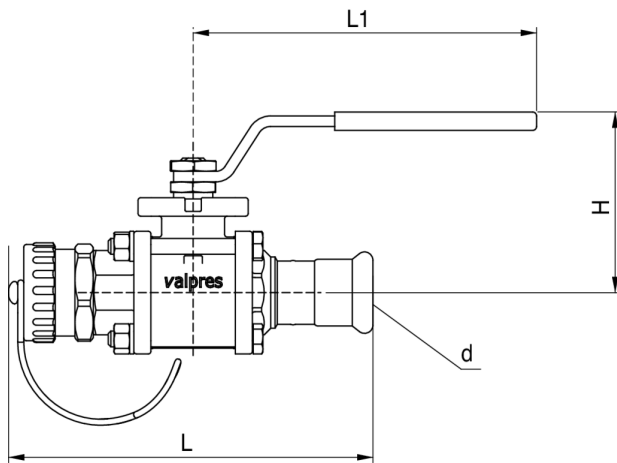

Hose connection ball valve.

Technical specifications

D	BAG	MASTER BOX	CODE	L1	L	H
22	2	8	5N920022	131	139	68,5

Applications

MARINE