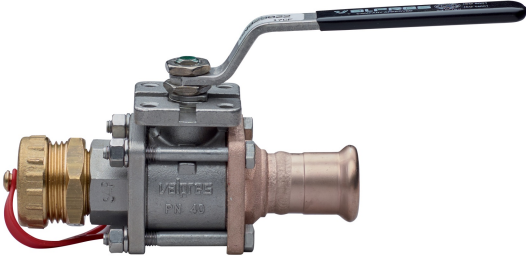

Hose connection ball valve.

Technical specifications

D	BAG	MASTER BOX	CODE	L1	L	H
22	2	8	5N920022	131	139	68,5

Applications

MARINE