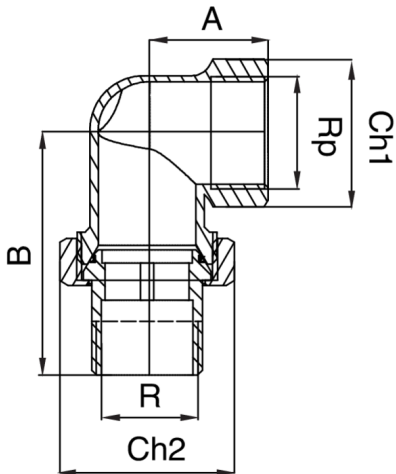

Technical specifications