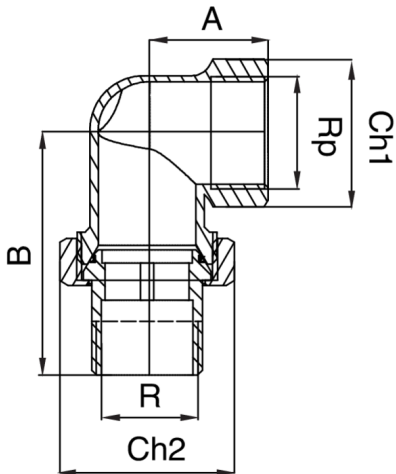

## RB3098

Male/female thread 3-piece conical seat elbow.

### Technical specifications

RP/R	BAG	MASTER BOX	CODE	A	B	CH1	CH2
1/4"	10	200	RB3098A14A14000	23	46	21	27
3/8"	10	100	RB3098A38A38000	23	46	21	27
1/2"	10	80	RB3098A12A12000	25	53	26	30
3/4"	10	70	RB3098A34A34000	26	60	31	37
1"	5	30	RB3098B01B01000	33	68	37	46
1"1/4	1	15	RB3098B14B14000	40	80	48	52
1"1/2	1	20	RB3098B12B12000	40	93	55	64
2"	1	10	RB3098C02000000	55	105	70	82