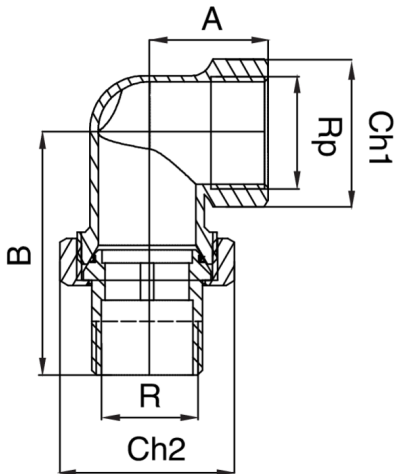

RB3098

Male/female thread 3-piece conical seat elbow.

Technical specifications

RP/R	BAG	MASTER BOX	CODE	A	B	CH1	CH2
1/4"	10	200	RB3098A14A14000	23	46	21	27
3/8"	10	100	RB3098A38A38000	23	46	21	27
1/2"	10	80	RB3098A12A12000	25	53	26	30
3/4"	10	70	RB3098A34A34000	26	60	31	37
1"	5	30	RB3098B01B01000	33	68	37	46
1"1/4	1	15	RB3098B14B14000	40	80	48	52
1"1/2	1	20	RB3098B12B12000	40	93	55	64
2"	1	10	RB3098C02000000	55	105	70	82