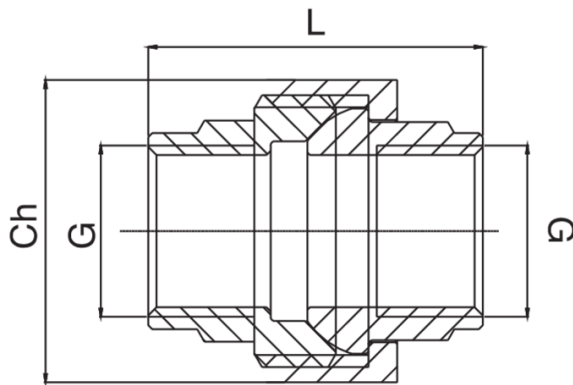

## RB3340

Female thread 3-piece conical seat joint.

### Technical specifications

G	BAG	MASTER BOX	CODE	CH	L
1/4"	5	150	RB3340A14A14000	27	37
3/8"	10	100	RB3340A38A38000	30	37
1/2"	5	80	RB3340A12A12000	37	41
3/4"	5	50	RB3340A34A34000	46	46
1"	5	60	RB3340B01B01000	52	51
1"1/4	1	80	RB3340B14B14000	64	59
1"1/2	1	12	RB3340B12B12000	73	63
2"	1	8	RB3340C02C02000	89	75