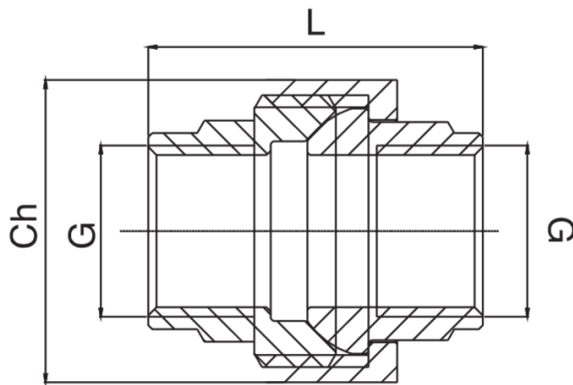

RB3340

Female thread 3-piece conical seat joint.

Technical specifications

G	BAG	MASTER BOX	CODE	CH	L
1/4"	5	150	RB3340A14A14000	27	37
3/8"	10	100	RB3340A38A38000	30	37
1/2"	5	80	RB3340A12A12000	37	41
3/4"	5	50	RB3340A34A34000	46	46
1"	5	60	RB3340B01B01000	52	51
1"1/4	1	80	RB3340B14B14000	64	59
1"1/2	1	12	RB3340B12B12000	73	63
2"	1	8	RB3340C02C02000	89	75