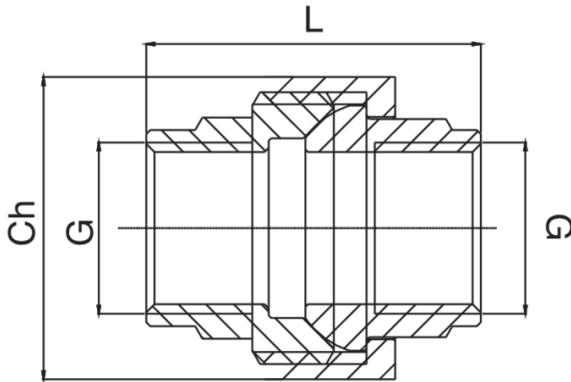

RB3340

Female thread 3-piece conical seat joint.

Technical specifications

G	BAG	MASTER BOX	CODE	CH	L
1/4"	5	150	RB3340A14A14000	27	37
3/8"	10	100	RB3340A38A38000	30	37
1/2"	5	80	RB3340A12A12000	37	41
3/4"	5	50	RB3340A34A34000	46	46
1"	5	60	RB3340B01B01000	52	51
1"1/4	1	80	RB3340B14B14000	64	59
1"1/2	1	12	RB3340B12B12000	73	63
2"	1	8	RB3340C02C02000	89	75