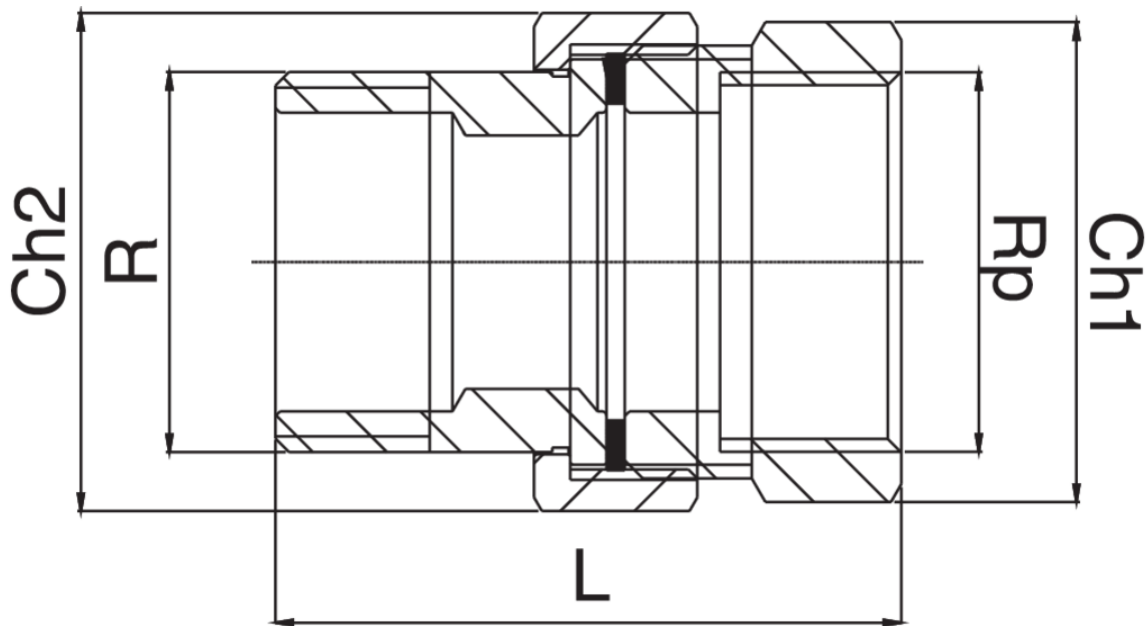

RB3331

Male/female thread 3-piece flat seat joint.

Technical specifications

R/RP	BAG	MASTER BOX	CODE	CH1	CH2	L
3/8"	5	150	RB3331A38A38000	24	27	44
1/2"	5	100	RB3331A12A12000	27	30	47,5
3/4"	5	50	RB3331A34A34000	34	37	53,5
1"	5	40	RB3331B01B01000	42	46	61,5
1"1/4	1	20	RB3331B14B14000	50	52	69,5
1"1/2	1	15	RB3331B12B12000	56	64	88
2"	1	8	RB3331C02C02000	70	82	96