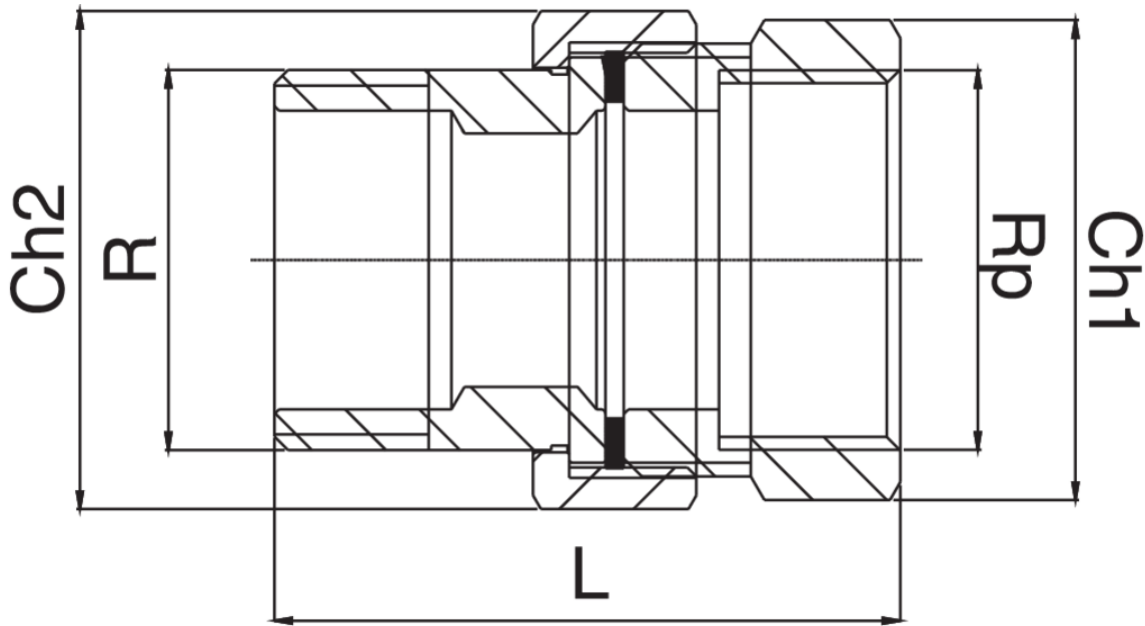

RB3331

Male/female thread 3-piece flat seat joint.

Technical specifications

R/RP	BAG	MASTER BOX	CODE	CH1	CH2	L
3/8"	5	150	RB3331A38A38000	24	27	44
1/2"	5	100	RB3331A12A12000	27	30	47,5
3/4"	5	50	RB3331A34A34000	34	37	53,5
1"	5	40	RB3331B01B01000	42	46	61,5
1"1/4	1	20	RB3331B14B14000	50	52	69,5
1"1/2	1	15	RB3331B12B12000	56	64	88
2"	1	8	RB3331C02C02000	70	82	96