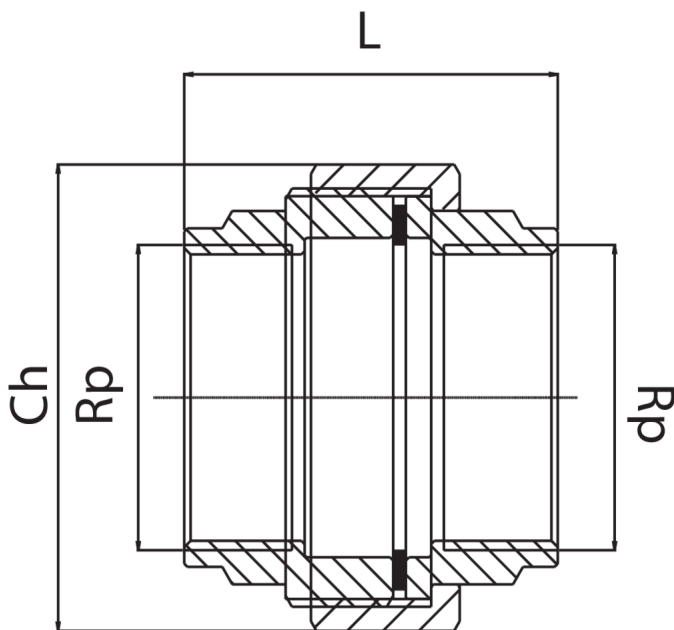

RB3330

Female thread 3-piece flat seat joint + gasket.

Technical specifications

RP	BAG	MASTER BOX	CODE	CH	L
1/4"	5	200	RB3330A14A14000	27	38
3/8"	5	80	RB3330A38A38000	30	38
1/2"	5	80	RB3330A12A12000	37	42
3/4"	5	80	RB3330A34A34000	46	46
1"	5	40	RB3330B01B01000	52	50
1"1/4	1	45	RB3330B14B14000	64	59
1"1/2	1	12	RB3330B12B12000	73	60
2"	1	10	RB3330C02C02000	89	72