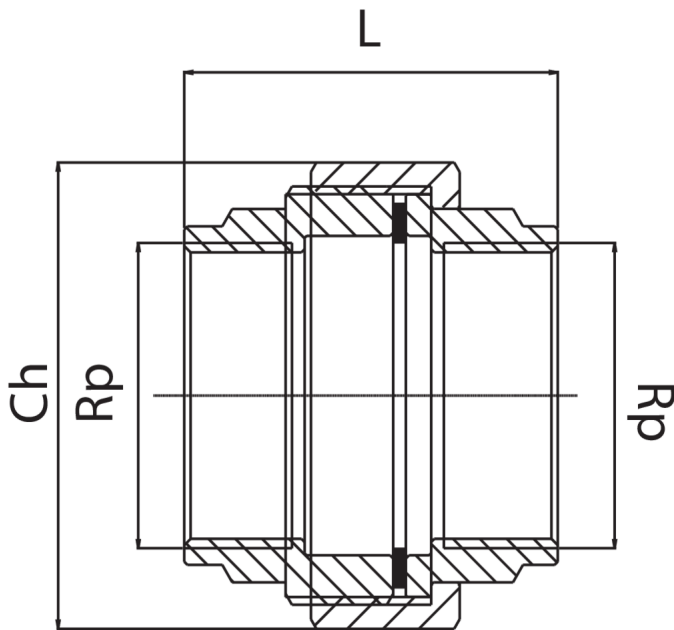

## RB3330

Female thread 3-piece flat seat joint + gasket.

### Technical specifications

RP	BAG	MASTER BOX	CODE	CH	L
1/4"	5	200	RB3330A14A14000	27	38
3/8"	5	80	RB3330A38A38000	30	38
1/2"	5	80	RB3330A12A12000	37	42
3/4"	5	80	RB3330A34A34000	46	46
1"	5	40	RB3330B01B01000	52	50
1"1/4	1	45	RB3330B14B14000	64	59
1"1/2	1	12	RB3330B12B12000	73	60
2"	1	10	RB3330C02C02000	89	72