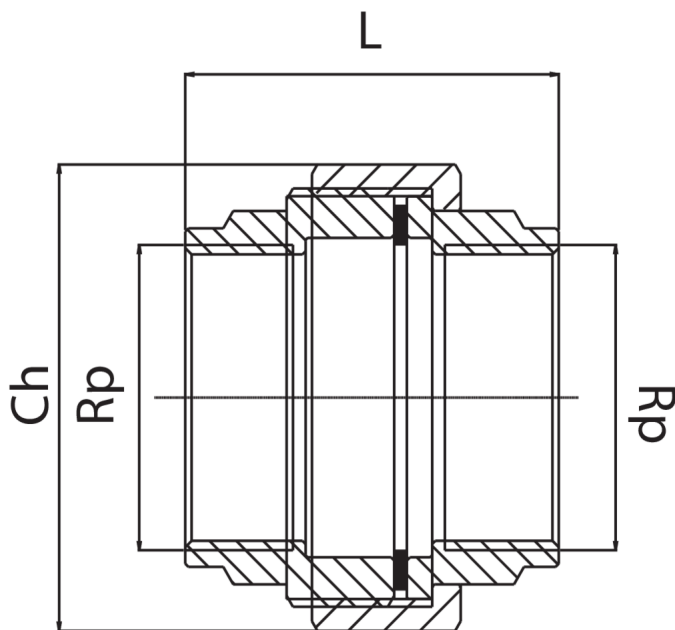

RB3330

Female thread 3-piece flat seat joint + gasket.

Technical specifications

RP	BAG	MASTER BOX	CODE	CH	L
1/4"	5	200	RB3330A14A14000	27	38
3/8"	5	80	RB3330A38A38000	30	38
1/2"	5	80	RB3330A12A12000	37	42
3/4"	5	80	RB3330A34A34000	46	46
1"	5	40	RB3330B01B01000	52	50
1"1/4	1	45	RB3330B14B14000	64	59
1"1/2	1	12	RB3330B12B12000	73	60
2"	1	10	RB3330C02C02000	89	72