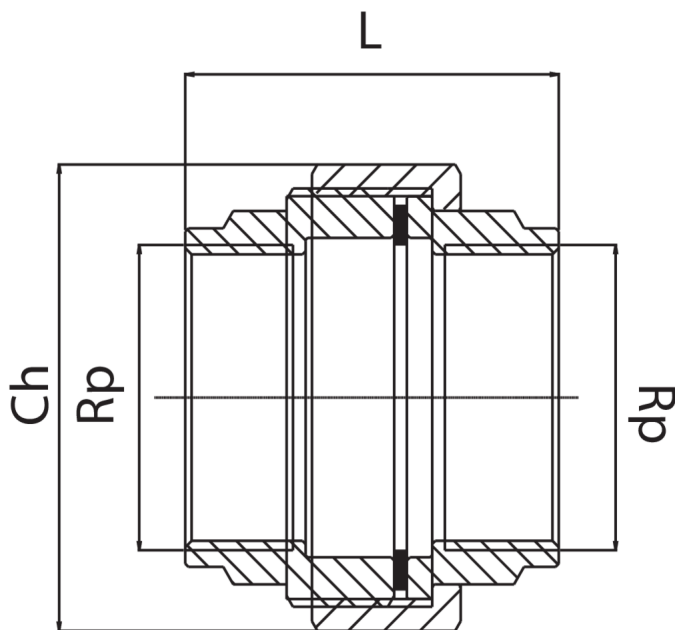

## RB3330

Female thread 3-piece flat seat joint + gasket.

### Technical specifications

RP	BAG	MASTER BOX	CODE	CH	L
1/4"	5	200	RB3330A14A14000	27	38
3/8"	5	80	RB3330A38A38000	30	38
1/2"	5	80	RB3330A12A12000	37	42
3/4"	5	80	RB3330A34A34000	46	46
1"	5	40	RB3330B01B01000	52	50
1"1/4	1	45	RB3330B14B14000	64	59
1"1/2	1	12	RB3330B12B12000	73	60
2"	1	10	RB3330C02C02000	89	72