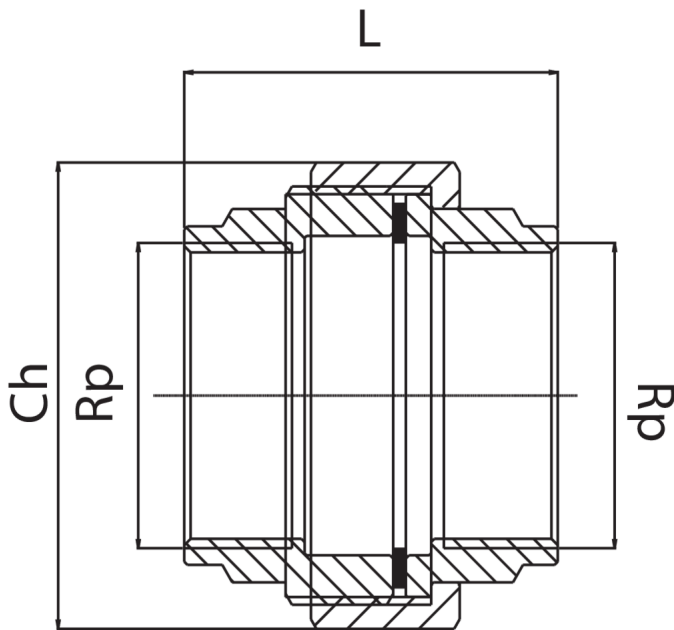

RB3330

Female thread 3-piece flat seat joint + gasket.

Technical specifications

RP	BAG	MASTER BOX	CODE	CH	L
1/4"	5	200	RB3330A14A14000	27	38
3/8"	5	80	RB3330A38A38000	30	38
1/2"	5	80	RB3330A12A12000	37	42
3/4"	5	80	RB3330A34A34000	46	46
1"	5	40	RB3330B01B01000	52	50
1"1/4	1	45	RB3330B14B14000	64	59
1"1/2	1	12	RB3330B12B12000	73	60
2"	1	10	RB3330C02C02000	89	72