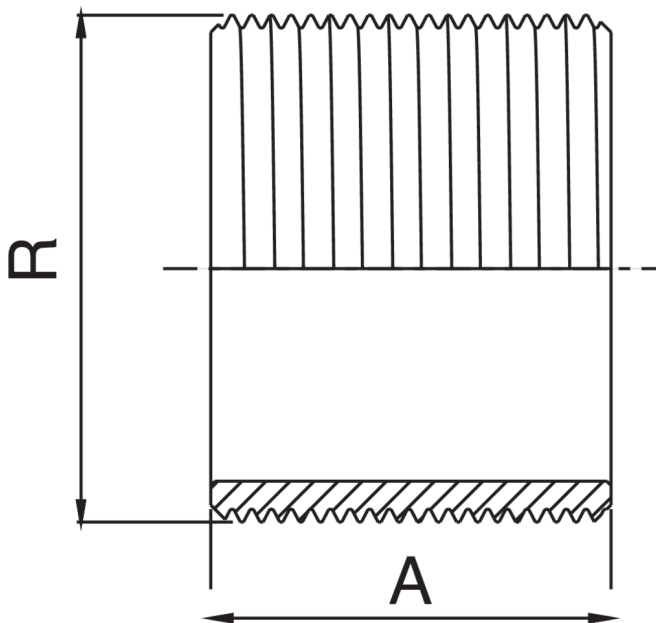

RB3531

Male thread screw.

Technical specifications

R	BAG	MASTER BOX	CODE	A
1/2"	10	150	RB3531A12000000	22
3/4"	10	200	RB3531A34000000	26
1"	10	100	RB3531B01000000	33
1"1/4	10	100	RB3531B14000000	37
1"1/2	5	50	RB3531B12000000	42
2"	5	30	RB3531C02000000	47