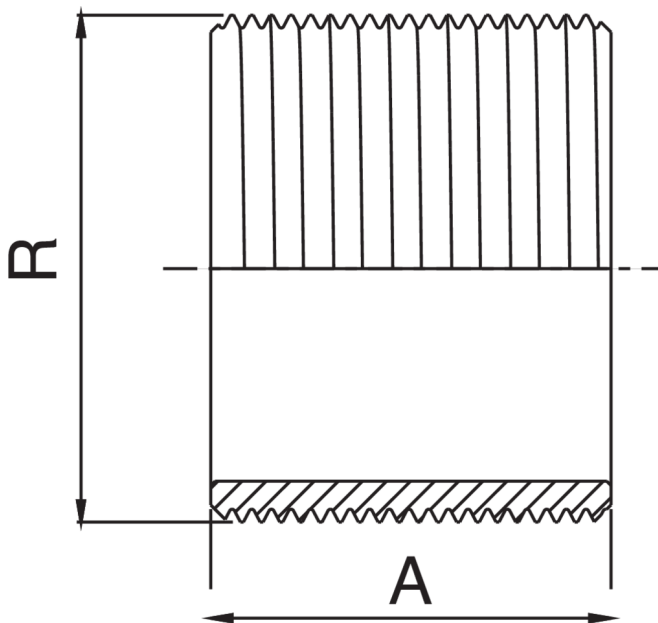

RB3531

Male thread screw.

Technical specifications

R	BAG	MASTER BOX	CODE	A
1/2"	10	150	RB3531A12000000	22
3/4"	10	200	RB3531A34000000	26
1"	10	100	RB3531B01000000	33
1"1/4	10	100	RB3531B14000000	37
1"1/2	5	50	RB3531B12000000	42
2"	5	30	RB3531C02000000	47