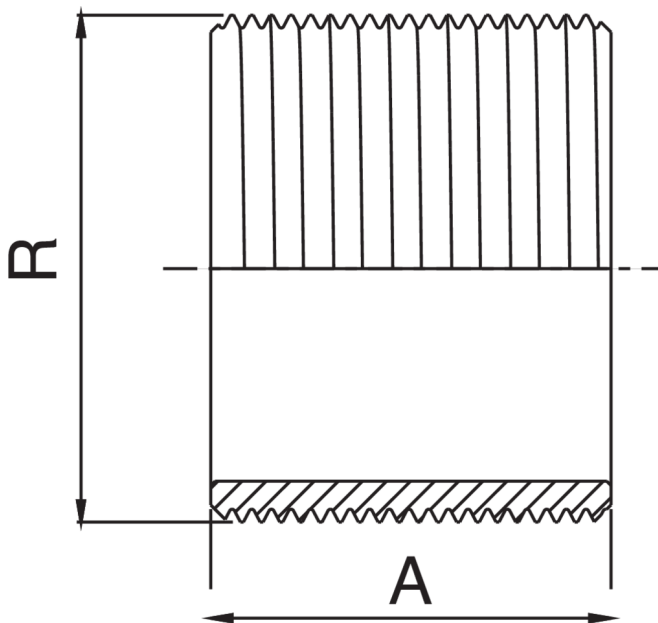

## RB3531

Male thread screw.

### Technical specifications

R	BAG	MASTER BOX	CODE	A
1/2"	10	150	RB3531A12000000	22
3/4"	10	200	RB3531A34000000	26
1"	10	100	RB3531B01000000	33
1"1/4	10	100	RB3531B14000000	37
1"1/2	5	50	RB3531B12000000	42
2"	5	30	RB3531C02000000	47