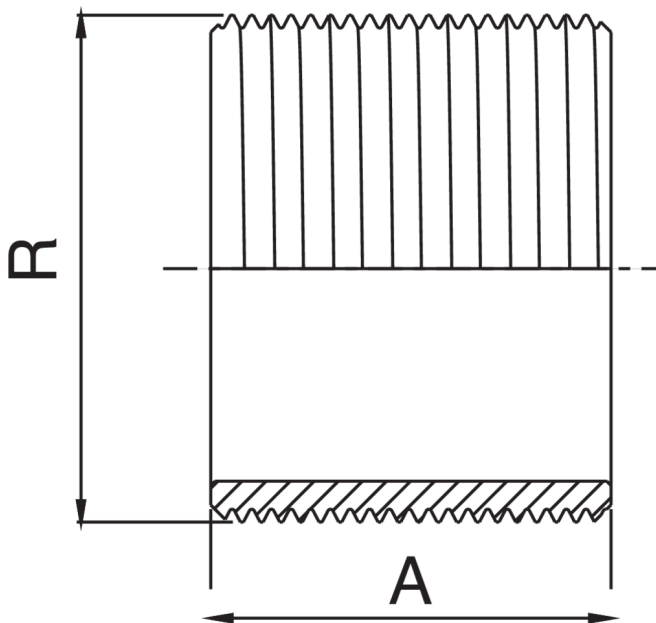

## RB3531

Male thread screw.

### Technical specifications

| R     | BAG | MASTER BOX | CODE            | A  |
|-------|-----|------------|-----------------|----|
| 1/2"  | 10  | 150        | RB3531A12000000 | 22 |
| 3/4"  | 10  | 200        | RB3531A34000000 | 26 |
| 1"    | 10  | 100        | RB3531B01000000 | 33 |
| 1"1/4 | 10  | 100        | RB3531B14000000 | 37 |
| 1"1/2 | 5   | 50         | RB3531B12000000 | 42 |
| 2"    | 5   | 30         | RB3531C02000000 | 47 |