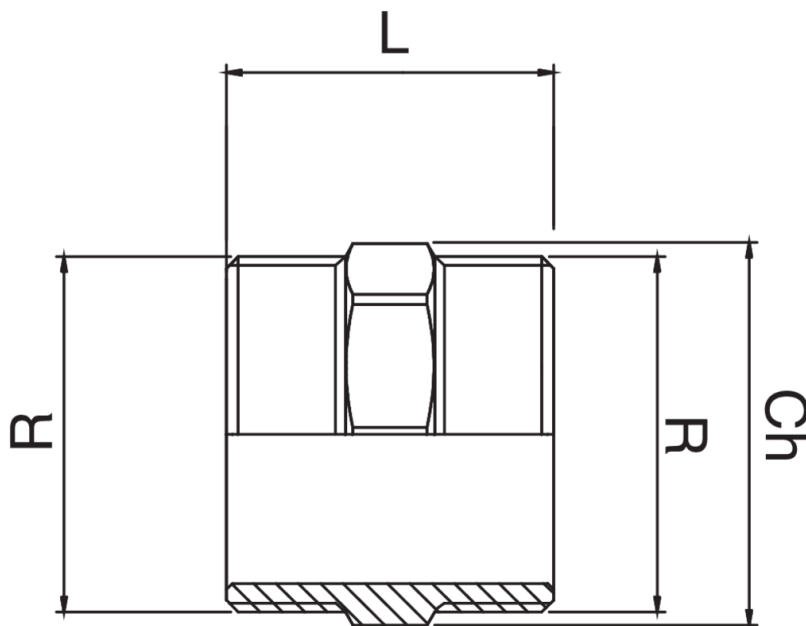

## RB3280

Male thread coupling.

### Technical specifications

R	BAG	MASTER BOX	CODE	CH	L
1/4"	10	250	RB3280A14A14000	17	25
3/8"	10	500	RB3280A38A38000	17	26
1/2"	10	250	RB3280A12A12000	21	30
3/4"	10	100	RB3280A34A34000	27	33
1"	10	100	RB3280B01B01000	34	40
1"1/4	5	50	RB3280B14B14000	42	45
1"1/2	5	40	RB3280B12B12000	48	47
2"	5	25	RB3280C02C02000	60	55
2"1/2	1	8	RB3280C12C12000	90	65
3"	1	15	RB3280D03D03000	95	75