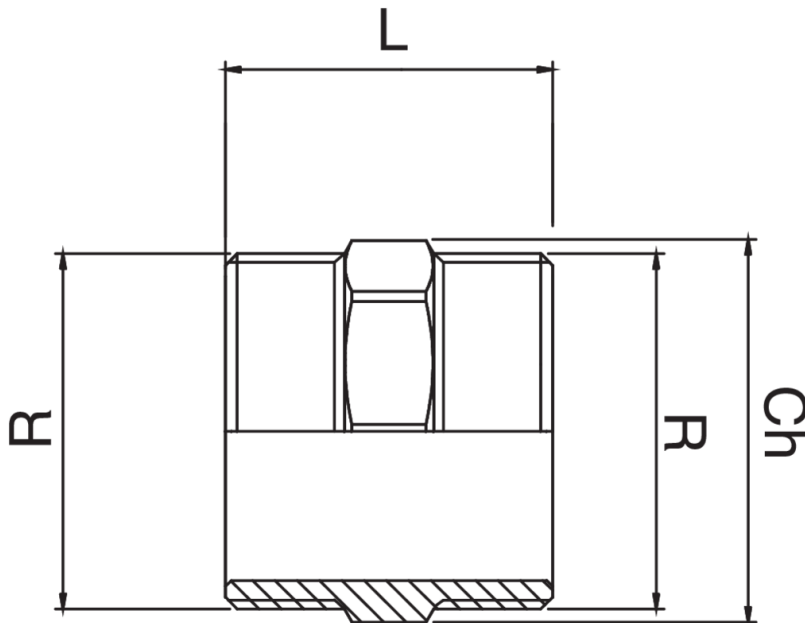

## RB3280

Male thread coupling.

### Technical specifications

R	BAG	MASTER BOX	CODE	CH	L
1/4"	10	250	RB3280A14A14000	17	25
3/8"	10	500	RB3280A38A38000	17	26
1/2"	10	250	RB3280A12A12000	21	30
3/4"	10	100	RB3280A34A34000	27	33
1"	10	100	RB3280B01B01000	34	40
1"1/4	5	50	RB3280B14B14000	42	45
1"1/2	5	40	RB3280B12B12000	48	47
2"	5	25	RB3280C02C02000	60	55
2"1/2	1	8	RB3280C12C12000	90	65
3"	1	15	RB3280D03D03000	95	75