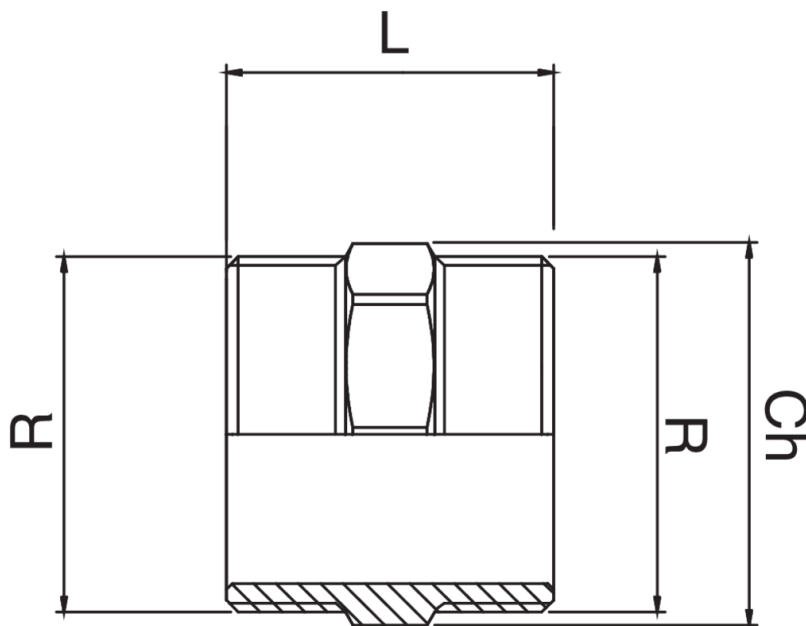

RB3280

Male thread coupling.

Technical specifications

R	BAG	MASTER BOX	CODE	CH	L
1/4"	10	250	RB3280A14A14000	17	25
3/8"	10	500	RB3280A38A38000	17	26
1/2"	10	250	RB3280A12A12000	21	30
3/4"	10	100	RB3280A34A34000	27	33
1"	10	100	RB3280B01B01000	34	40
1"1/4	5	50	RB3280B14B14000	42	45
1"1/2	5	40	RB3280B12B12000	48	47
2"	5	25	RB3280C02C02000	60	55
2"1/2	1	8	RB3280C12C12000	90	65
3"	1	15	RB3280D03D03000	95	75