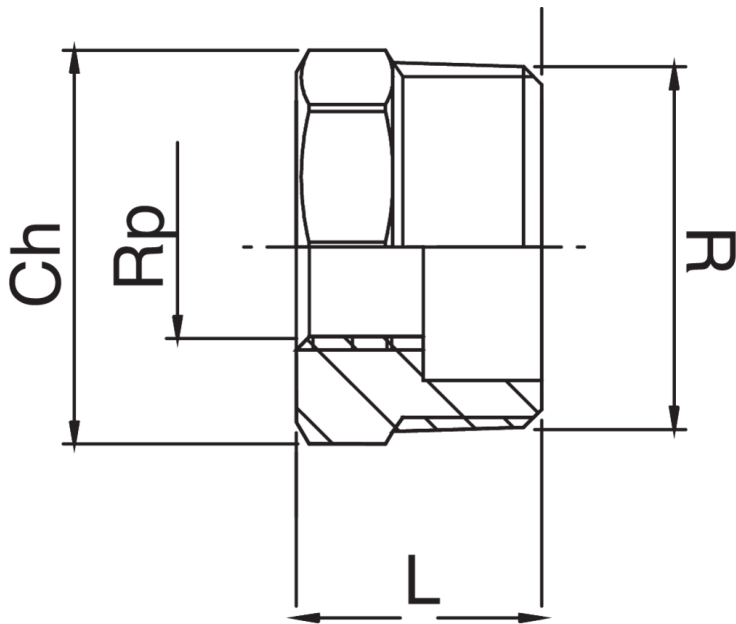

RB3241

Male/female thread reducer.

Technical specifications

R X RP	BAG	MASTER BOX	CODE	CH	L
3/8" x 1/4"	10	200	RB3241A38A14000	17	16
1/2" x 1/4"	10	400	RB3241A12A14000	21	18
1/2" x 3/8"	10	400	RB3241A12A38000	21	18
3/4" x 3/8"	10	200	RB3241A34A38000	27	21
3/4" x 1/2"	10	200	RB3241A34A12000	27	21
1" x 3/8"	10	100	RB3241B01A38000	34	25
1" x 1/2"	10	150	RB3241B01A12000	34	25
1" x 3/4"	10	150	RB3241B01A34000	34	25
1"1/4 x 3/4"	5	70	RB3241B14A34000	42	28
1"1/4 x 1"	5	60	RB3241B14B01000	42	28
1"1/2 x 3/4"	5	50	RB3241B12A34000	48	30
1"1/2 x 1"	5	50	RB3241B12B01000	48	30
1"1/2 x 1"1/4	5	70	RB3241B12B14000	48	30
2" x 1"1/4	5	30	RB3241C02B14000	60	37
2" x 1"1/2	5	20	RB3241C02B12000	60	37
2"1/2 x 2"	1	100	RB3241C12C02000	76	41