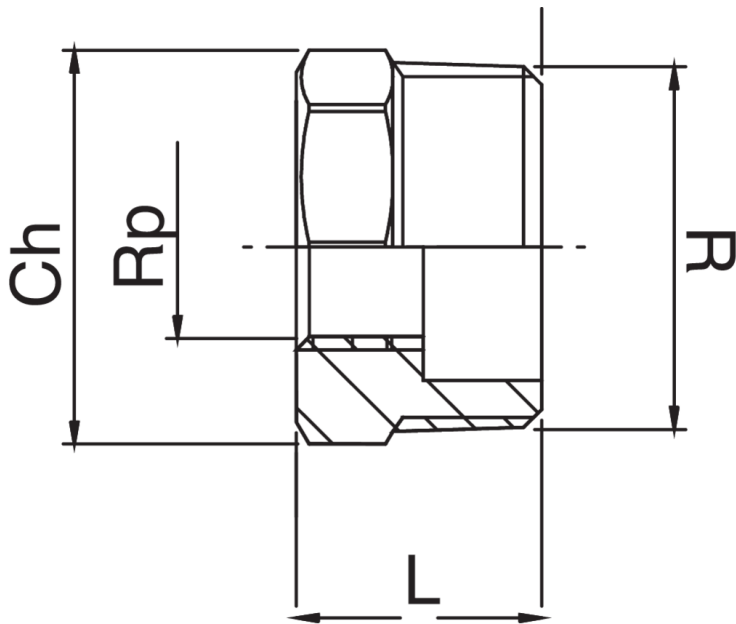

## RB3241

Male/female thread reducer.

### Technical specifications

R X RP	BAG	MASTER BOX	CODE	CH	L
3/8" x 1/4"	10	200	RB3241A38A14000	17	16
1/2" x 1/4"	10	400	RB3241A12A14000	21	18
1/2" x 3/8"	10	400	RB3241A12A38000	21	18
3/4" x 3/8"	10	200	RB3241A34A38000	27	21
3/4" x 1/2"	10	200	RB3241A34A12000	27	21
1" x 3/8"	10	100	RB3241B01A38000	34	25
1" x 1/2"	10	150	RB3241B01A12000	34	25
1" x 3/4"	10	150	RB3241B01A34000	34	25
1"1/4 x 3/4"	5	70	RB3241B14A34000	42	28
1"1/4 x 1"	5	60	RB3241B14B01000	42	28
1"1/2 x 3/4"	5	50	RB3241B12A34000	48	30
1"1/2 x 1"	5	50	RB3241B12B01000	48	30
1"1/2 x 1"1/4	5	70	RB3241B12B14000	48	30
2" x 1"1/4	5	30	RB3241C02B14000	60	37
2" x 1"1/2	5	20	RB3241C02B12000	60	37
2"1/2 x 2"	1	100	RB3241C12C02000	76	41