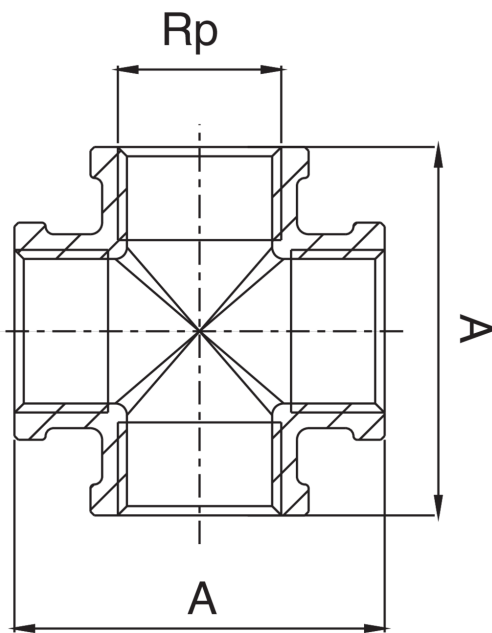

RB3516

Female thread cross.

Technical specifications

RP	BAG	MASTER BOX	CODE	A
3/8"	10	100	RB3516A38A38A38	43
1/2"	10	100	RB3516A12A12A12	48

Applications

DRINKING WATER

HEATING

HVAC