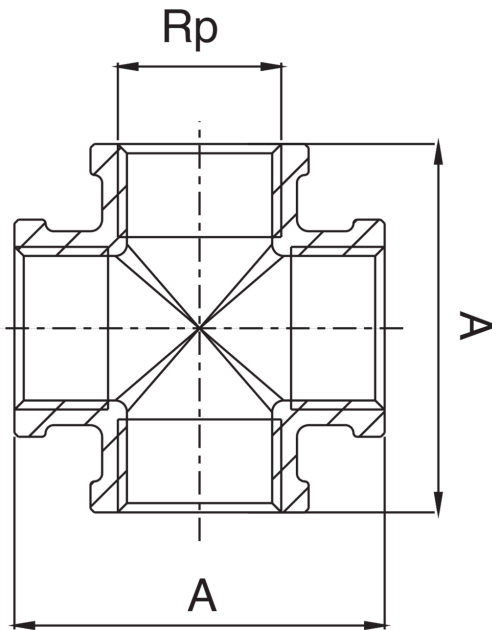

RB3516

Female thread cross.

Technical specifications

RP	BAG	MASTER BOX	CODE	A
3/8"	10	100	RB3516A38A38A38	43
1/2"	10	100	RB3516A12A12A12	48

Applications

DRINKING WATER

HEATING

HVAC