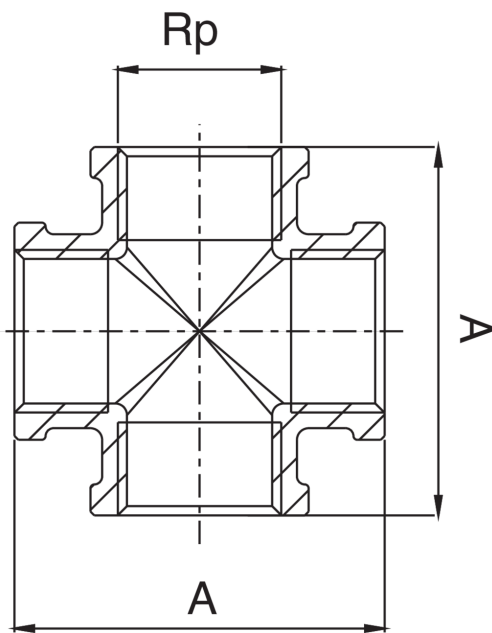

RB3516

Female thread cross.

Technical specifications

| RP | BAG | MASTER BOX | CODE | A |
|------|-----|------------|-----------------|----|
| 3/8" | 10 | 100 | RB3516A38A38A38 | 43 |
| 1/2" | 10 | 100 | RB3516A12A12A12 | 48 |