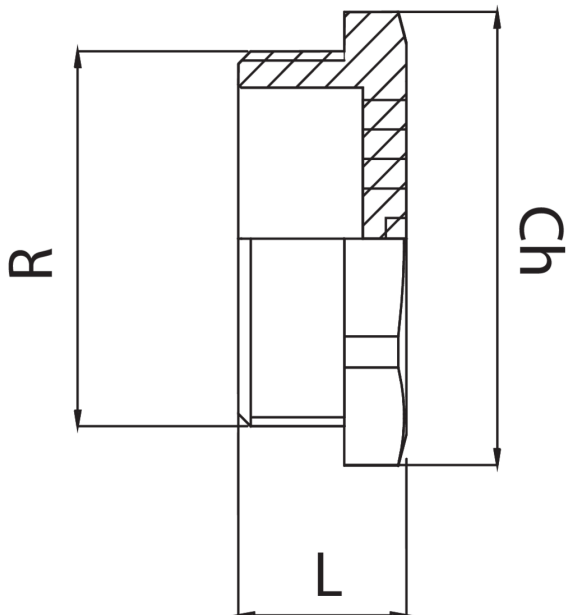

## RB3290

Male thread plug.

### Technical specifications

R	BAG	MASTER BOX	CODE	CH	L
1/4"	10	400	RB3290A14A14000	15	13
3/8"	10	200	RB3290A38A38000	19	14,5
1/2"	10	250	RB3290A12A12000	24	16
3/4"	10	150	RB3290A34A34000	30	18,5
1"	10	30	RB3290B01B01000	37	21
1"1/4	5	60	RB3290B14B14000	46	23,5
1"1/2	5	50	RB3290B12B12000	52	25,5
2"	1	40	RB3290C02C02000	65	26