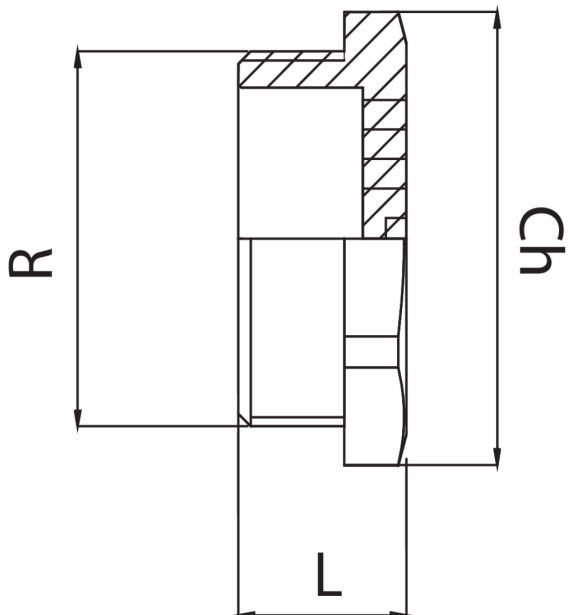

RB3290

Male thread plug.

Technical specifications

R	BAG	MASTER BOX	CODE	CH	L
1/4"	10	400	RB3290A14A14000	15	13
3/8"	10	200	RB3290A38A38000	19	14,5
1/2"	10	250	RB3290A12A12000	24	16
3/4"	10	150	RB3290A34A34000	30	18,5
1"	10	30	RB3290B01B01000	37	21
1"1/4	5	60	RB3290B14B14000	46	23,5
1"1/2	5	50	RB3290B12B12000	52	25,5
2"	1	40	RB3290C02C02000	65	26