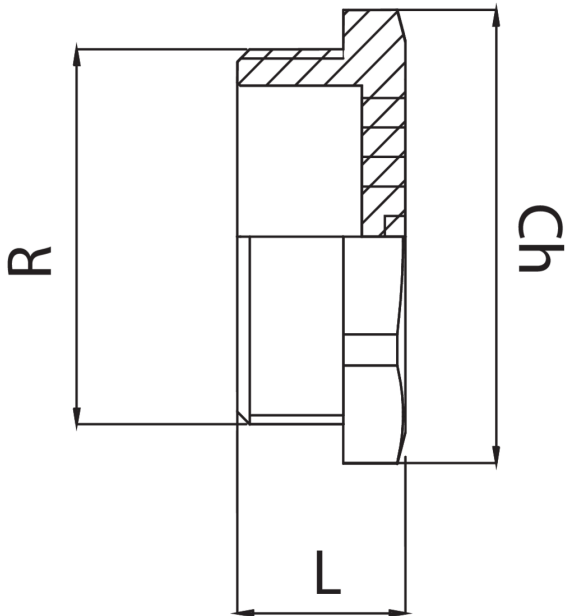

RB3290

Male thread plug.

Technical specifications

R	BAG	MASTER BOX	CODE	CH	L
1/4"	10	400	RB3290A14A14000	15	13
3/8"	10	200	RB3290A38A38000	19	14,5
1/2"	10	250	RB3290A12A12000	24	16
3/4"	10	150	RB3290A34A34000	30	18,5
1"	10	30	RB3290B01B01000	37	21
1"1/4	5	60	RB3290B14B14000	46	23,5
1"1/2	5	50	RB3290B12B12000	52	25,5
2"	1	40	RB3290C02C02000	65	26