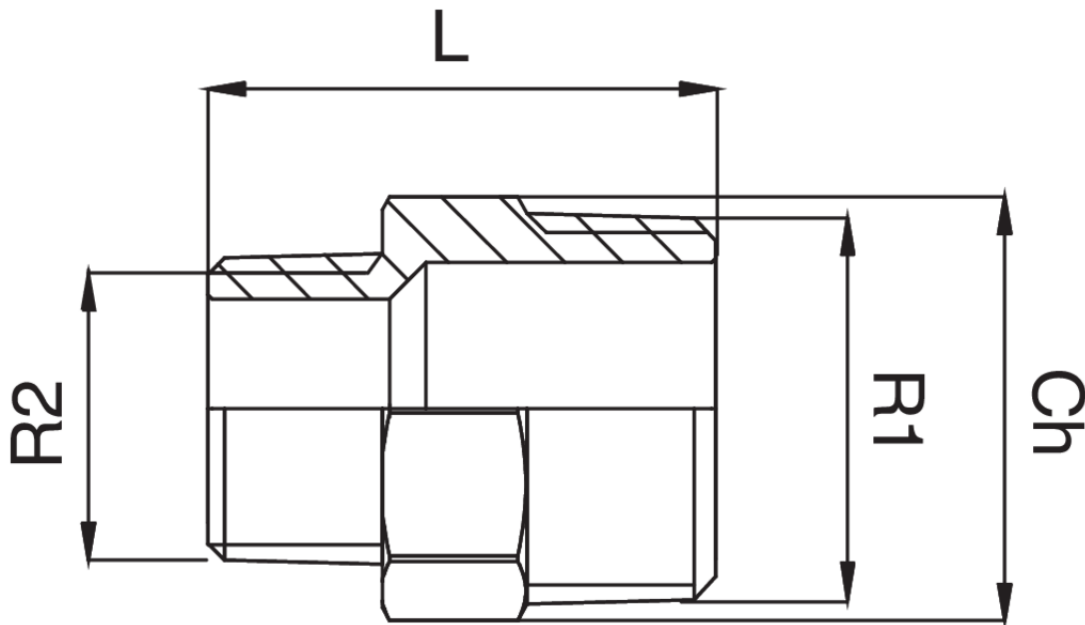

RB3245

Male thread reducer.

Technical specifications

R1 X R2	BAG	MASTER BOX	CODE	CH	L
1/2" x 3/8"	10	300	RB3245A12A38000	21	28
3/4" x 1/2"	10	150	RB3245A34A12000	27	33
1" x 1/2"	10	100	RB3245B01A12000	34	37
1" x 3/4"	10	100	RB3245B01A34000	34	38
1"1/4 x 3/4"	1	40	RB3245B14A34000	42	41
1"1/4 x 1"	5	40	RB3245B14B01000	42	43
1"1/2 x 1"	5	40	RB3245B12B01000	48	45
1"1/2 x 1"1/4	5	40	RB3245B12B14000	48	47
2" x 1"1/2	5	20	RB3245C02B12000	60	55