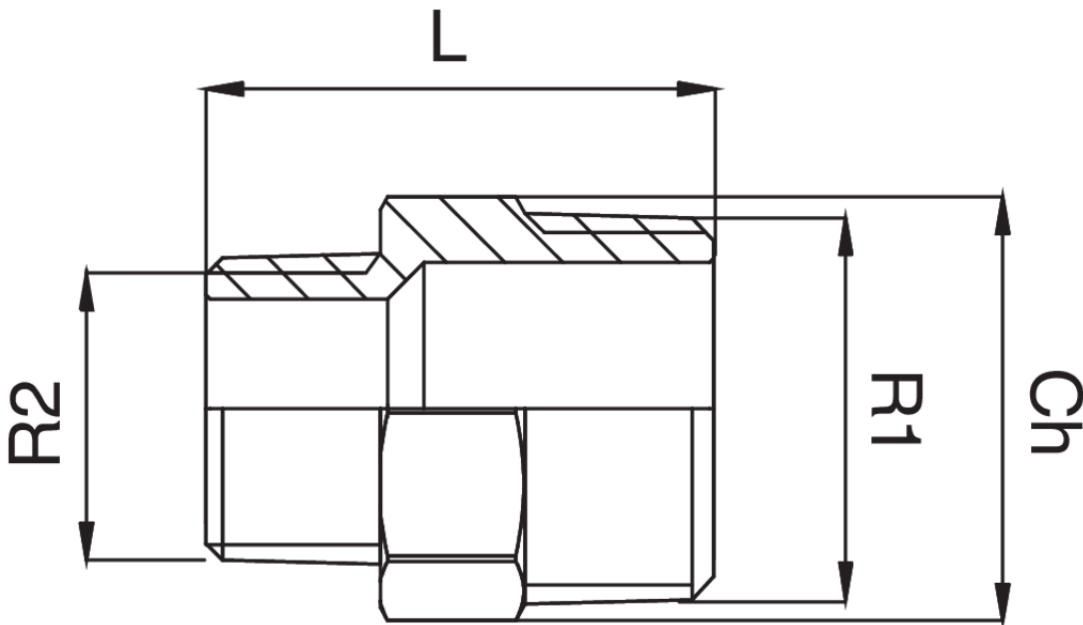

RB3245

Male thread reducer.

Technical specifications

R1 X R2	BAG	MASTER BOX	CODE	CH	L
1/2" x 3/8"	10	300	RB3245A12A38000	21	28
3/4" x 1/2"	10	150	RB3245A34A12000	27	33
1" x 1/2"	10	100	RB3245B01A12000	34	37
1" x 3/4"	10	100	RB3245B01A34000	34	38
1"1/4 x 3/4"	1	40	RB3245B14A34000	42	41
1"1/4 x 1"	5	40	RB3245B14B01000	42	43
1"1/2 x 1"	5	40	RB3245B12B01000	48	45
1"1/2 x 1"1/4	5	40	RB3245B12B14000	48	47
2" x 1"1/2	5	20	RB3245C02B12000	60	55