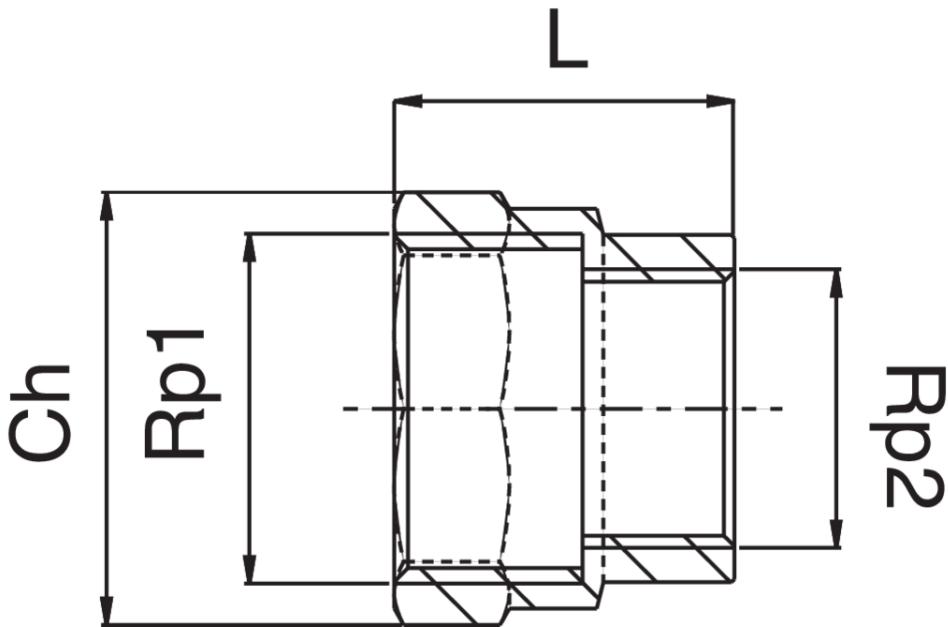

## RB3240

Female thread reducer.

### Technical specifications

RP1 X RP2	BAG	MASTER BOX	CODE	CH	L
3/8" x 1/4"	10	300	RB3240A38A14000	21	21
1/2" x 1/4"	10	200	RB3240A12A14000	25	23
1/2" x 3/8"	10	250	RB3240A12A38000	25	23
3/4" x 3/8"	10	150	RB3240A34A38000	31	24
3/4" x 1/2"	10	150	RB3240A34A12000	31	26
1" x 1/2"	10	100	RB3240B01A12000	38	28
1" x 3/4"	10	100	RB3240B01A34000	38	29
1" 1/4 x 3/4"	5	40	RB3240B14A34000	48	29
1" 1/4 x 1"	5	50	RB3240B14B01000	48	32
1" 1/2 x 3/4"	5	50	RB3240B12A34000	55	32
1" 1/2 x 1"	5	50	RB3240B12B01000	55	35
1" 1/2 x 1" 1/4	5	40	RB3240B12B14000	55	37
2" x 1" 1/4	1	20	RB3240C02B14000	68	39
2" x 1" 1/2	1	20	RB3240C02B12000	68	40
2" 1/2 x 2"	1	100	RB3240C12C02000	84	60