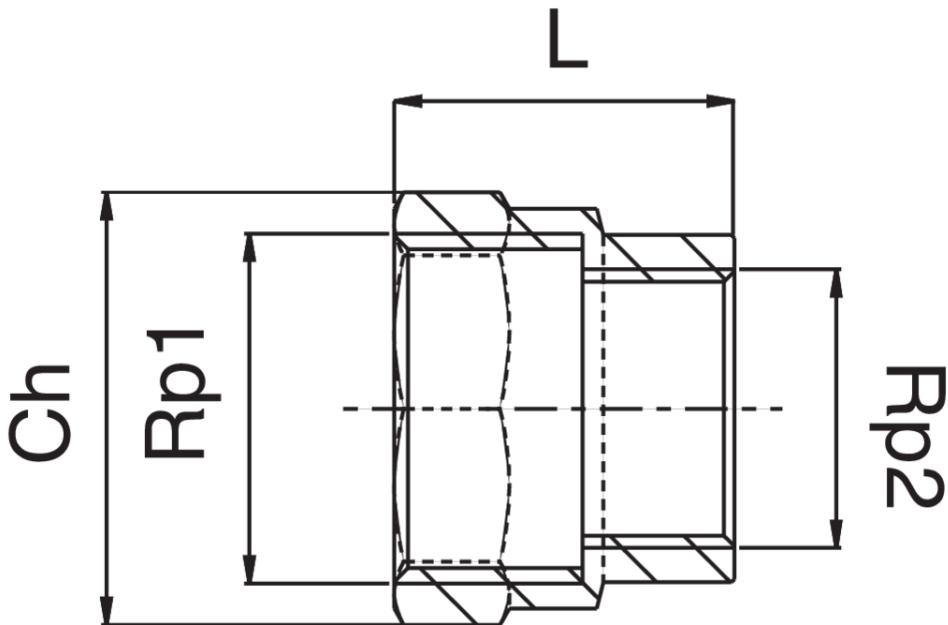

RB3240

Female thread reducer.

Technical specifications

RP1 X RP2	BAG	MASTER BOX	CODE	CH	L
3/8" x 1/4"	10	300	RB3240A38A14000	21	21
1/2" x 1/4"	10	200	RB3240A12A14000	25	23
1/2" x 3/8"	10	250	RB3240A12A38000	25	23
3/4" x 3/8"	10	150	RB3240A34A38000	31	24
3/4" x 1/2"	10	150	RB3240A34A12000	31	26
1" x 1/2"	10	100	RB3240B01A12000	38	28
1" x 3/4"	10	100	RB3240B01A34000	38	29
1" 1/4 x 3/4"	5	40	RB3240B14A34000	48	29
1" 1/4 x 1"	5	50	RB3240B14B01000	48	32
1" 1/2 x 3/4"	5	50	RB3240B12A34000	55	32
1" 1/2 x 1"	5	50	RB3240B12B01000	55	35
1" 1/2 x 1" 1/4	5	40	RB3240B12B14000	55	37
2" x 1" 1/4	1	20	RB3240C02B14000	68	39
2" x 1" 1/2	1	20	RB3240C02B12000	68	40
2" 1/2 x 2"	1	100	RB3240C12C02000	84	60