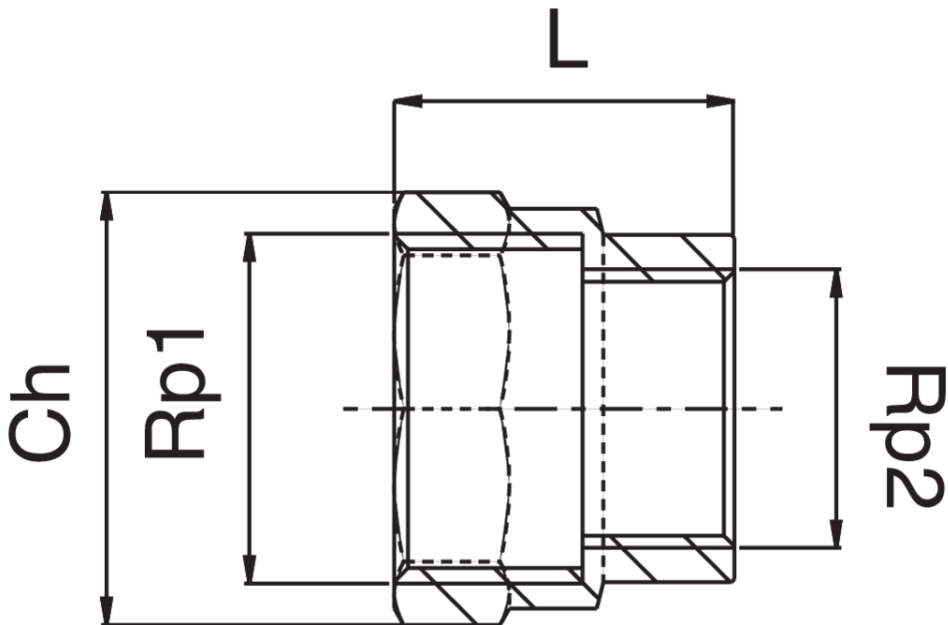

## RB3240

Female thread reducer.

### Technical specifications

RP1 X RP2	BAG	MASTER BOX	CODE	CH	L
3/8" x 1/4"	10	300	RB3240A38A14000	21	21
1/2" x 1/4"	10	200	RB3240A12A14000	25	23
1/2" x 3/8"	10	250	RB3240A12A38000	25	23
3/4" x 3/8"	10	150	RB3240A34A38000	31	24
3/4" x 1/2"	10	150	RB3240A34A12000	31	26
1" x 1/2"	10	100	RB3240B01A12000	38	28
1" x 3/4"	10	100	RB3240B01A34000	38	29
1" 1/4 x 3/4"	5	40	RB3240B14A34000	48	29
1" 1/4 x 1"	5	50	RB3240B14B01000	48	32
1" 1/2 x 3/4"	5	50	RB3240B12A34000	55	32
1" 1/2 x 1"	5	50	RB3240B12B01000	55	35
1" 1/2 x 1" 1/4	5	40	RB3240B12B14000	55	37
2" x 1" 1/4	1	20	RB3240C02B14000	68	39
2" x 1" 1/2	1	20	RB3240C02B12000	68	40
2" 1/2 x 2"	1	100	RB3240C12C02000	84	60