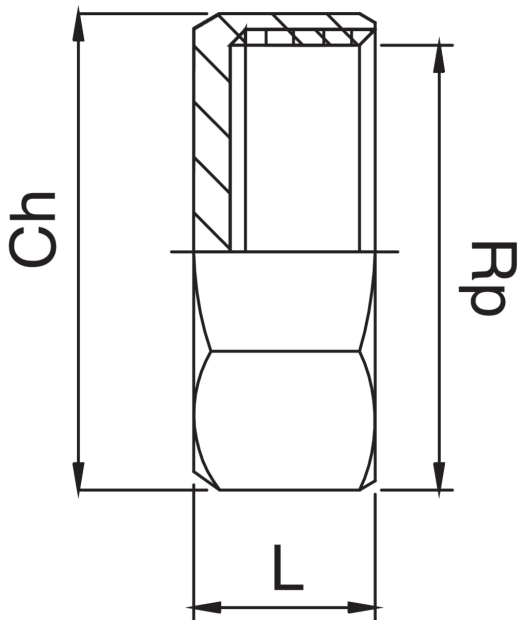

RB3301

Female thread plug.

Technical specifications

RP	BAG	MASTER BOX	CODE	CH	L
3/8"	10	300	RB3301A38000000	21	13
1/2"	10	80	RB3301A12000000	25	16
3/4"	10	80	RB3301A34000000	31	18
1"	10	150	RB3301B01000000	38	21
1"1/4	5	80	RB3301B14000000	48	23
1"1/2	5	80	RB3301B12000000	55	23
2"	5	40	RB3301C02000000	66	24