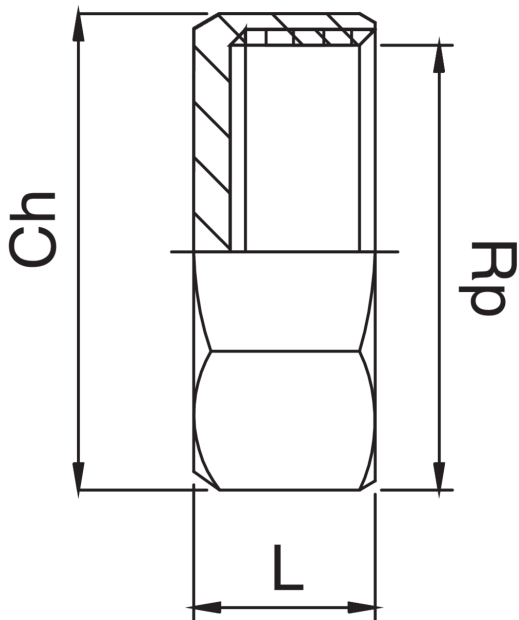

## RB3301

Female thread plug.

### Technical specifications

RP	BAG	MASTER BOX	CODE	CH	L
3/8"	10	300	RB3301A38000000	21	13
1/2"	10	80	RB3301A12000000	25	16
3/4"	10	80	RB3301A34000000	31	18
1"	10	150	RB3301B01000000	38	21
1"1/4	5	80	RB3301B14000000	48	23
1"1/2	5	80	RB3301B12000000	55	23
2"	5	40	RB3301C02000000	66	24