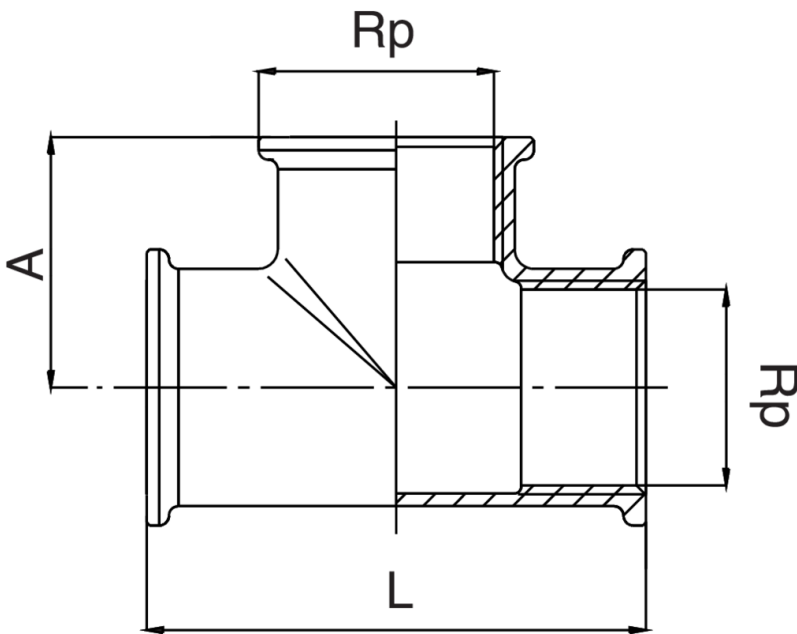

RB3130

Female thread tee.

Technical specifications

RP	BAG	MASTER BOX	CODE	A	L
1/4"	10	200	RB3130A14A14A14	20	40
3/8"	10	100	RB3130A38A38A38	20	40
1/2"	10	80	RB3130A12A12A12	23	46
3/4"	5	40	RB3130A34A34A34	30	60
1"	5	25	RB3130B01B01B01	36	72
1"1/4	5	20	RB3130B14B14B14	45	90
1"1/2	1	10	RB3130B12B12B12	49	98
2"	1	8	RB3130C02C02C02	57	114