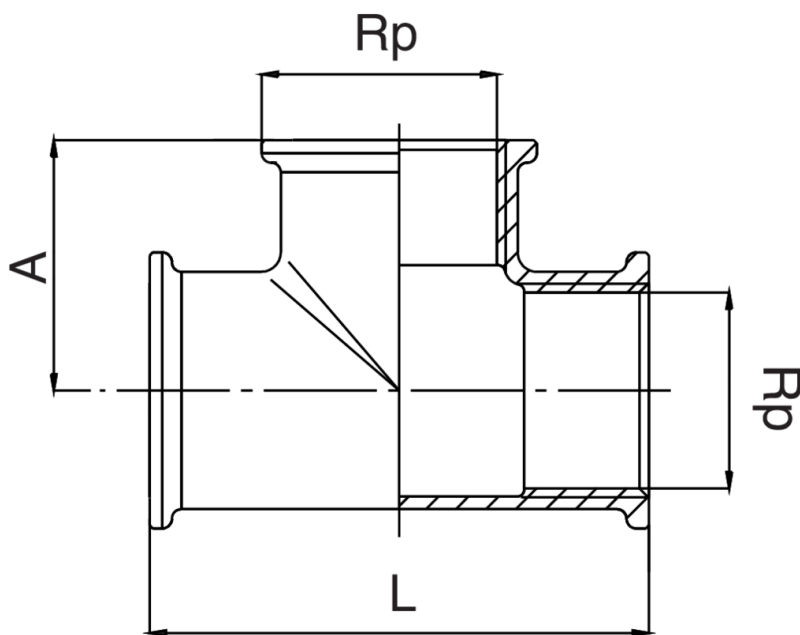

## RB3130

Female thread tee.

### Technical specifications

| RP    | BAG | MASTER BOX | CODE            | A  | L   |
|-------|-----|------------|-----------------|----|-----|
| 1/4"  | 10  | 200        | RB3130A14A14A14 | 20 | 40  |
| 3/8"  | 10  | 100        | RB3130A38A38A38 | 20 | 40  |
| 1/2"  | 10  | 80         | RB3130A12A12A12 | 23 | 46  |
| 3/4"  | 5   | 40         | RB3130A34A34A34 | 30 | 60  |
| 1"    | 5   | 25         | RB3130B01B01B01 | 36 | 72  |
| 1"1/4 | 5   | 20         | RB3130B14B14B14 | 45 | 90  |
| 1"1/2 | 1   | 10         | RB3130B12B12B12 | 49 | 98  |
| 2"    | 1   | 8          | RB3130C02C02C02 | 57 | 114 |