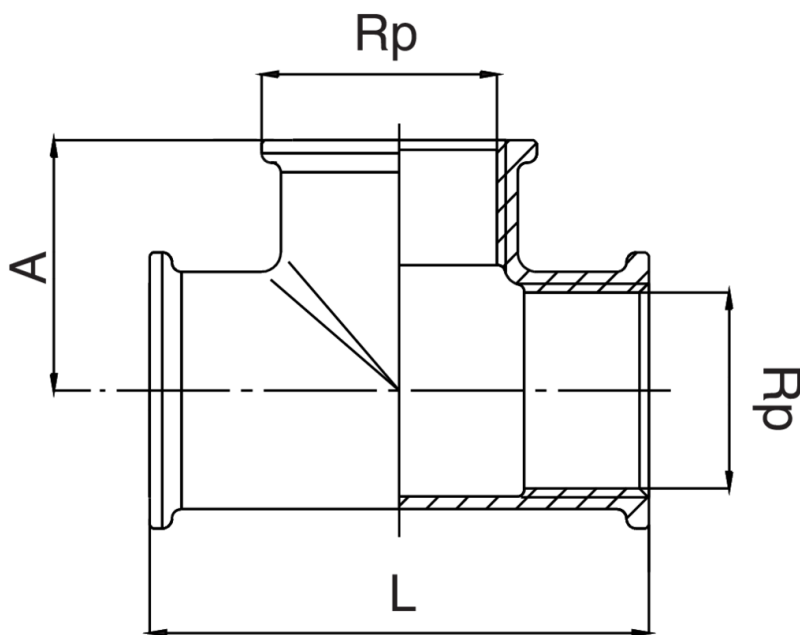

RB3130

Female thread tee.

Technical specifications

RP	BAG	MASTER BOX	CODE	A	L
1/4"	10	200	RB3130A14A14A14	20	40
3/8"	10	100	RB3130A38A38A38	20	40
1/2"	10	80	RB3130A12A12A12	23	46
3/4"	5	40	RB3130A34A34A34	30	60
1"	5	25	RB3130B01B01B01	36	72
1"1/4	5	20	RB3130B14B14B14	45	90
1"1/2	1	10	RB3130B12B12B12	49	98
2"	1	8	RB3130C02C02C02	57	114