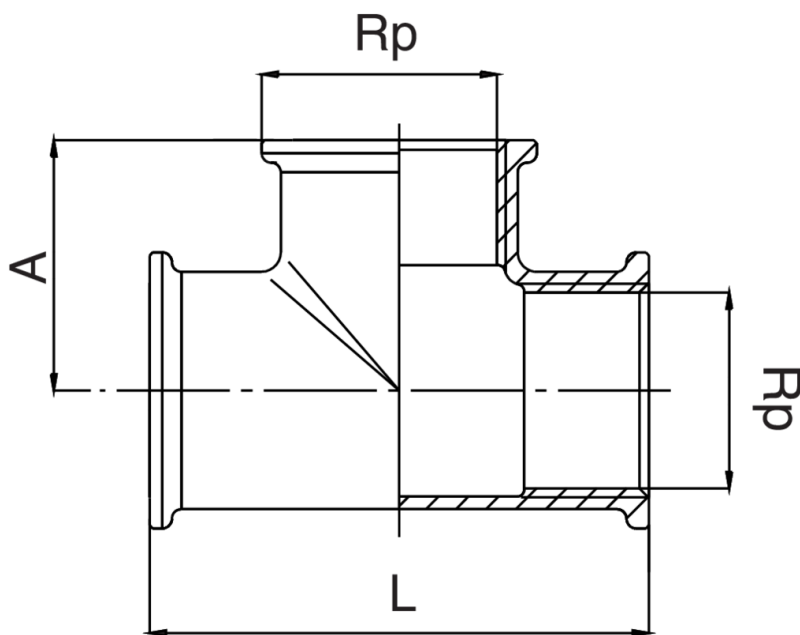

RB3130

Female thread tee.

Technical specifications

| RP | BAG | MASTER BOX | CODE | A | L |
|-------|-----|------------|-----------------|----|-----|
| 1/4" | 10 | 200 | RB3130A14A14A14 | 20 | 40 |
| 3/8" | 10 | 100 | RB3130A38A38A38 | 20 | 40 |
| 1/2" | 10 | 80 | RB3130A12A12A12 | 23 | 46 |
| 3/4" | 5 | 40 | RB3130A34A34A34 | 30 | 60 |
| 1" | 5 | 25 | RB3130B01B01B01 | 36 | 72 |
| 1"1/4 | 5 | 20 | RB3130B14B14B14 | 45 | 90 |
| 1"1/2 | 1 | 10 | RB3130B12B12B12 | 49 | 98 |
| 2" | 1 | 8 | RB3130C02C02C02 | 57 | 114 |