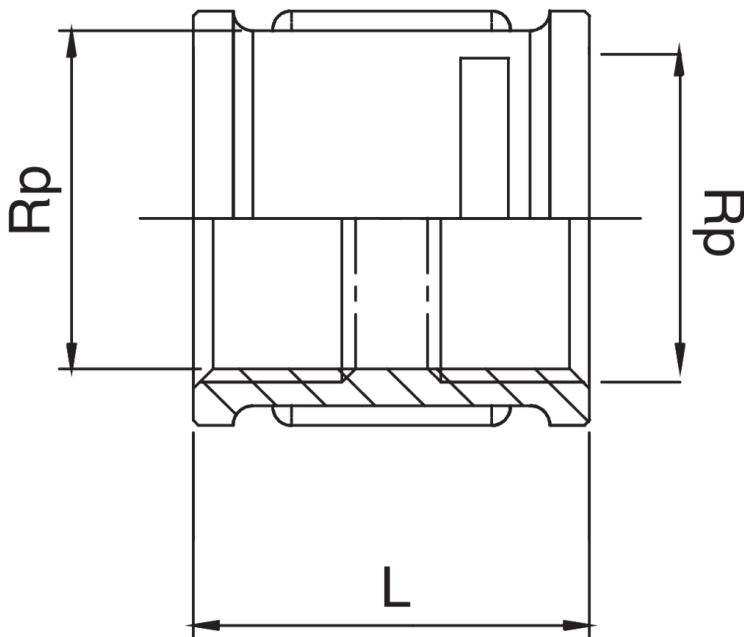

## RB3270

Female thread coupling.

### Technical specifications

RP	BAG	MASTER BOX	CODE	L
3/8"	10	250	RB3270A38A38000	26
1/2"	10	150	RB3270A12A12000	28
3/4"	10	100	RB3270A34A34000	31
1"	5	50	RB3270B01B01000	44
1"1/4	5	40	RB3270B14B14000	42
1"1/2	5	30	RB3270B12B12000	49
2"	5	20	RB3270C02C02000	58