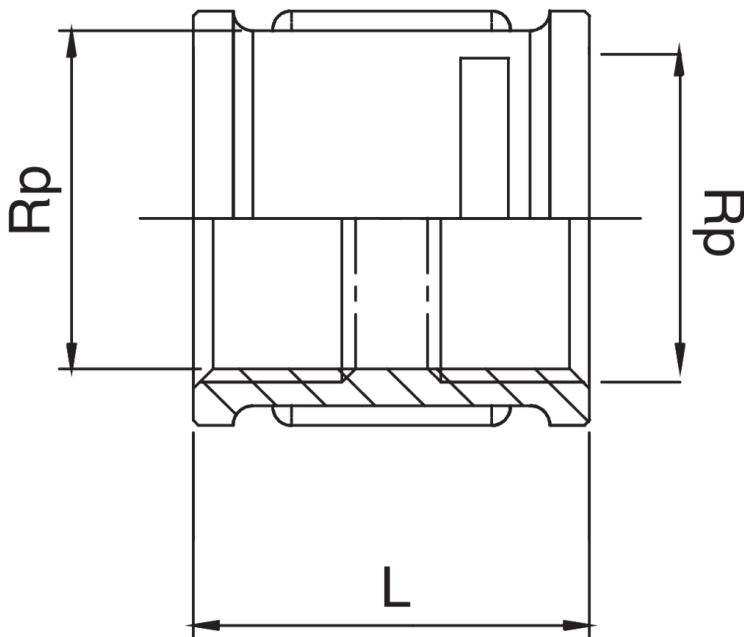

RB3270

Female thread coupling.

Technical specifications

RP	BAG	MASTER BOX	CODE	L
3/8"	10	250	RB3270A38A38000	26
1/2"	10	150	RB3270A12A12000	28
3/4"	10	100	RB3270A34A34000	31
1"	5	50	RB3270B01B01000	44
1"1/4	5	40	RB3270B14B14000	42
1"1/2	5	30	RB3270B12B12000	49
2"	5	20	RB3270C02C02000	58