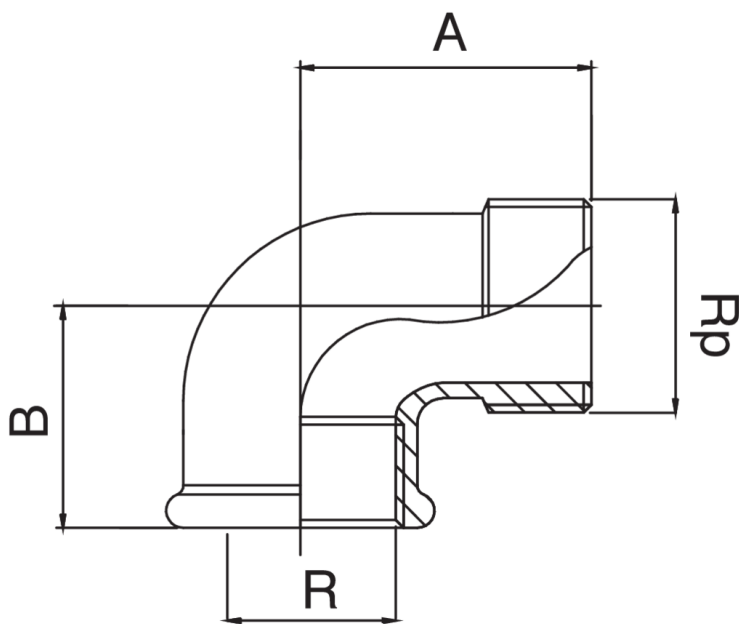

RB3092

Female/male thread 90° elbow.

Technical specifications

R X RP	BAG	MASTER BOX	CODE	A	B
1/4" x 1/4"	10	200	RB3092A14A14000	28	20
3/8" x 3/8"	10	100	RB3092A38A38000	31	20
1/2" x 1/2"	10	100	RB3092A12A12000	31	23
3/4" x 3/4"	5	70	RB3092A34A34000	40	30
1" x 1"	5	40	RB3092B01B01000	47	36
1"1/4 x 1"1/4	5	25	RB3092B14B14000	51	45
1"1/2 x 1"1/2	5	20	RB3092B12B12000	46	49
2" x 2"	1	10	RB3092C02C02000	50	55