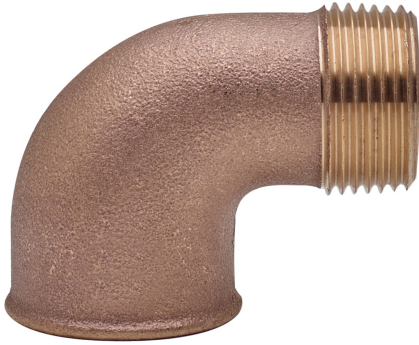

RB3092

Female/male thread 90° elbow.

Technical specifications

R X RP	BAG	MASTER BOX	CODE	A	B
1/4" x 1/4"	10	200	RB3092A14A14000	28	20
3/8" x 3/8"	10	100	RB3092A38A38000	31	20
1/2" x 1/2"	10	100	RB3092A12A12000	31	23
3/4" x 3/4"	5	70	RB3092A34A34000	40	30
1" x 1"	5	40	RB3092B01B01000	47	36
1"1/4 x 1"1/4	5	25	RB3092B14B14000	51	45
1"1/2 x 1"1/2	5	20	RB3092B12B12000	46	49
2" x 2"	1	10	RB3092C02C02000	50	55