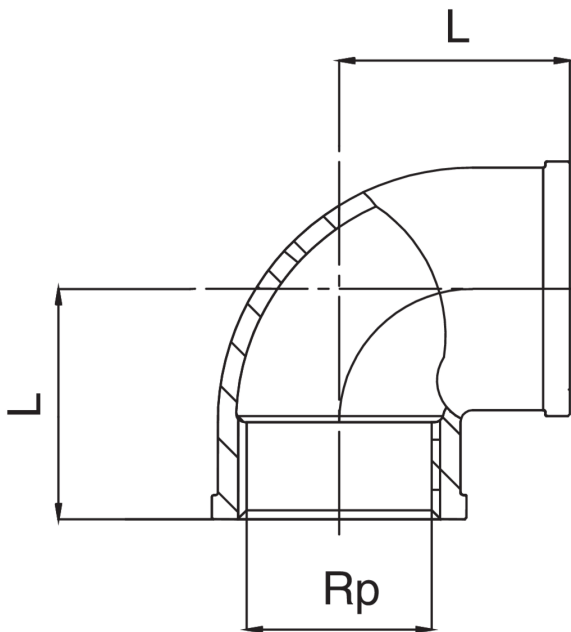

RB3090

Female thread 90° elbow.

Technical specifications

RP	BAG	MASTER BOX	CODE	L
1/4"	10	150	RB3090A14A14000	20
3/8"	10	250	RB3090A38A38000	20
1/2"	10	100	RB3090A12A12000	23
3/4"	5	50	RB3090A34A34000	30
1"	5	40	RB3090B01B01000	36
1"1/4	5	25	RB3090B14B14000	45
1"1/2	5	20	RB3090B12B12000	49
2"	1	10	RB3090C02C02000	57