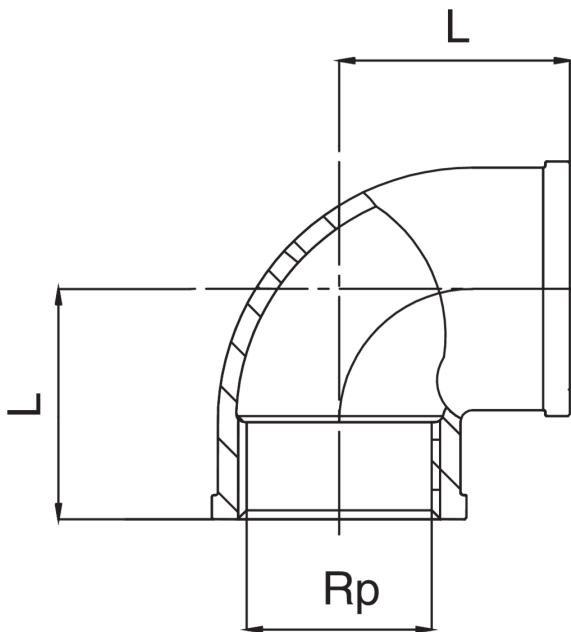

## RB3090

Female thread 90° elbow.

### Technical specifications

RP	BAG	MASTER BOX	CODE	L
1/4"	10	150	RB3090A14A14000	20
3/8"	10	250	RB3090A38A38000	20
1/2"	10	100	RB3090A12A12000	23
3/4"	5	50	RB3090A34A34000	30
1"	5	40	RB3090B01B01000	36
1"1/4	5	25	RB3090B14B14000	45
1"1/2	5	20	RB3090B12B12000	49
2"	1	10	RB3090C02C02000	57