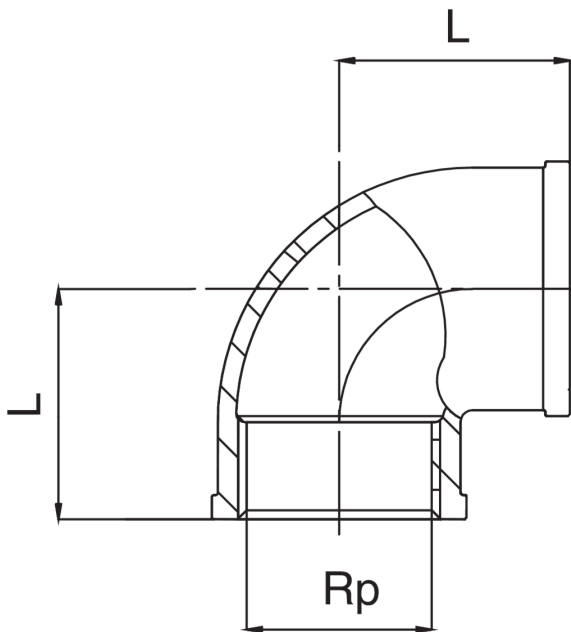

RB3090

Female thread 90° elbow.

Technical specifications

| RP | BAG | MASTER BOX | CODE | L |
|-------|-----|------------|-----------------|----|
| 1/4" | 10 | 150 | RB3090A14A14000 | 20 |
| 3/8" | 10 | 250 | RB3090A38A38000 | 20 |
| 1/2" | 10 | 100 | RB3090A12A12000 | 23 |
| 3/4" | 5 | 50 | RB3090A34A34000 | 30 |
| 1" | 5 | 40 | RB3090B01B01000 | 36 |
| 1"1/4 | 5 | 25 | RB3090B14B14000 | 45 |
| 1"1/2 | 5 | 20 | RB3090B12B12000 | 49 |
| 2" | 1 | 10 | RB3090C02C02000 | 57 |