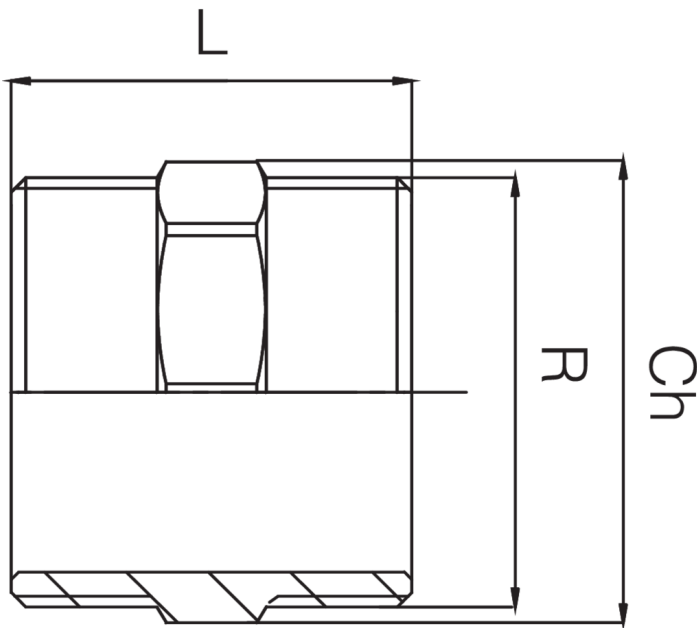

## KR5520

Male thread coupling.

### Technical specifications

R	BAG	MASTER BOX	CODE	L	CH
3/8"	10	400	KR5520A38A38000	26	17
1/2"	10	250	KR5520A12A12000	28	21
3/4"	10	150	KR5520A34A34000	31	27
1"	10	100	KR5520B01B01000	40	34