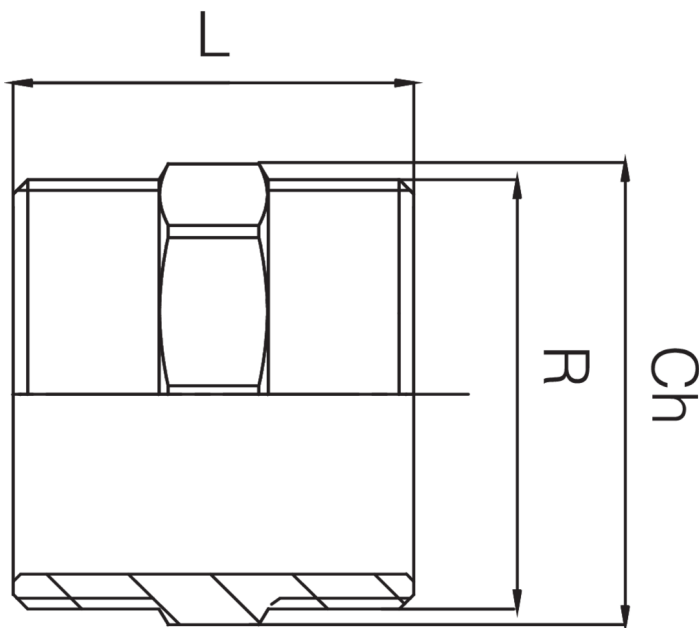

## KR5520

Male thread coupling.

### Technical specifications

R	BAG	MASTER BOX	CODE	L	CH
3/8"	10	400	KR5520A38A38000	26	17
1/2"	10	250	KR5520A12A12000	28	21
3/4"	10	150	KR5520A34A34000	31	27
1"	10	100	KR5520B01B01000	40	34