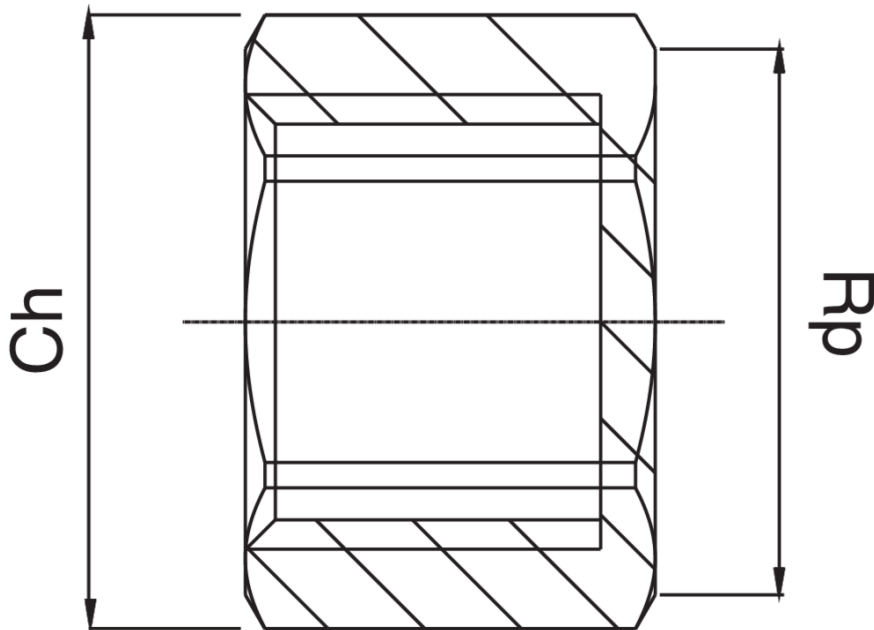

# KR5301

Female thread plug.

## Technical specifications

RP	BAG	MASTER BOX	CODE	CH
3/8"	10	300	KR5301A38000000	20
1/2"	10	300	KR5301A12000000	24
3/4"	10	200	KR5301A34000000	30
1"	10	150	KR5301B01000000	37