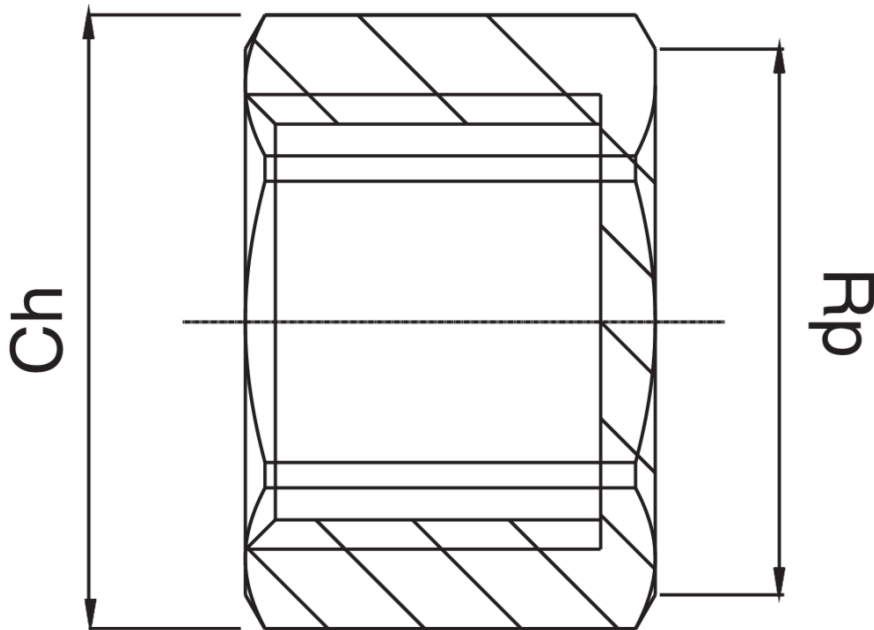

KR5301

Female thread plug.

Technical specifications

RP	BAG	MASTER BOX	CODE	CH
3/8"	10	300	KR5301A38000000	20
1/2"	10	300	KR5301A12000000	24
3/4"	10	200	KR5301A34000000	30
1"	10	150	KR5301B01000000	37

Applications