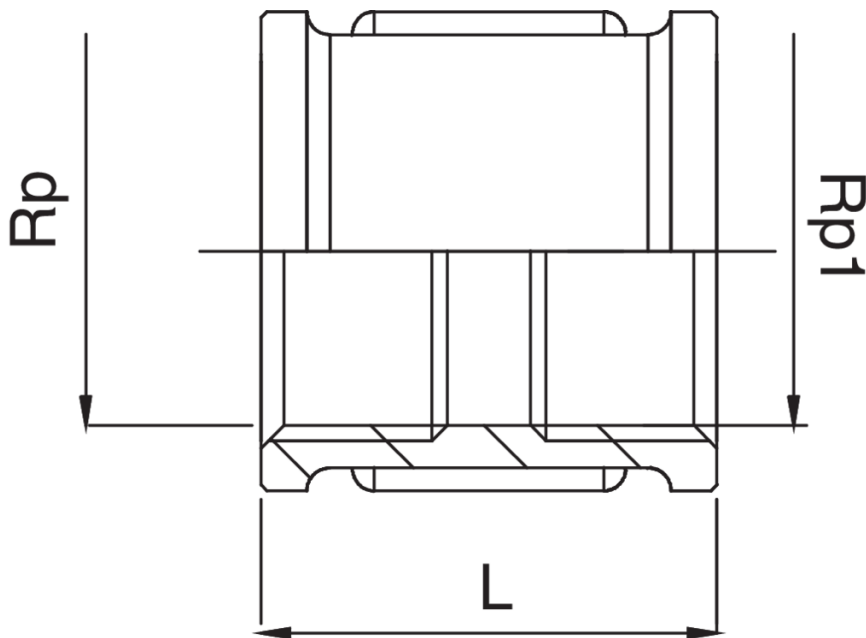

KR5270

Female thread coupling.

Technical specifications

RP X RP1	BAG	MASTER BOX	CODE	L
3/8" x 3/8"	10	300	KR5270A38A38000	25
1/2" x 1/2"	10	150	KR5270A12A12000	35
3/4" x 3/4"	10	100	KR5270A34A34000	37
1" x 1"	10	50	KR5270B01B01000	49