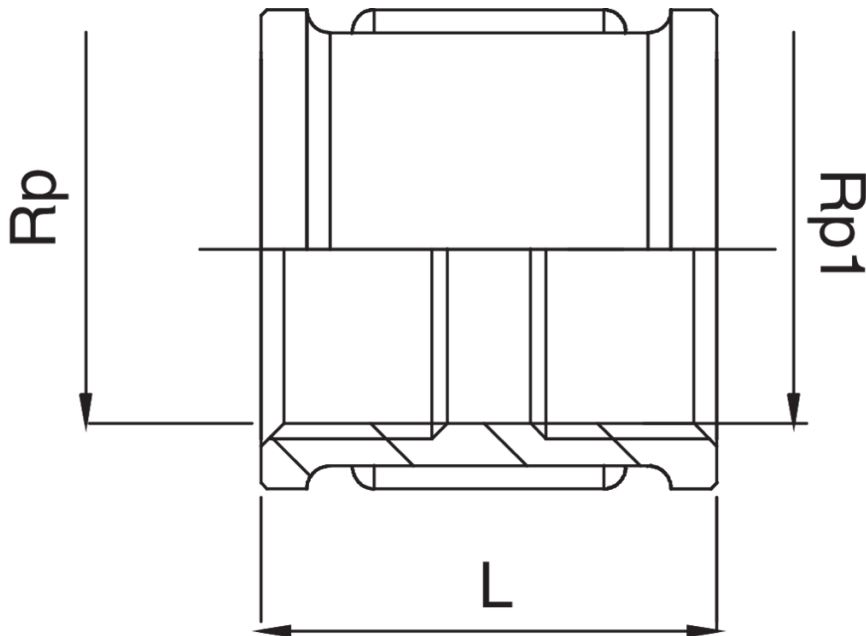

KR5270

Female thread coupling.

Technical specifications

RP X RP1	BAG	MASTER BOX	CODE	L
3/8" x 3/8"	10	300	KR5270A38A38000	25
1/2" x 1/2"	10	150	KR5270A12A12000	35
3/4" x 3/4"	10	100	KR5270A34A34000	37
1" x 1"	10	50	KR5270B01B01000	49