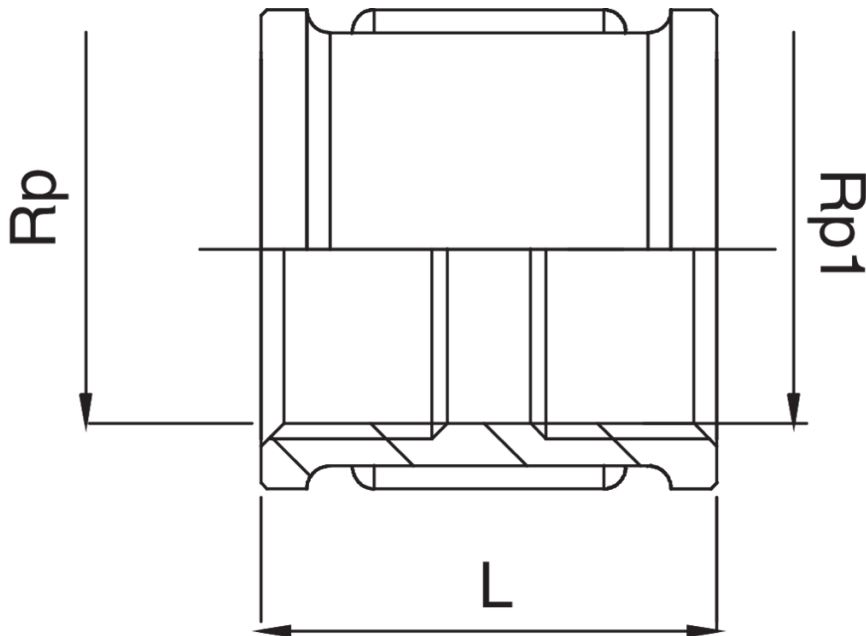

## KR5270

Female thread coupling.

### Technical specifications

RP X RP1	BAG	MASTER BOX	CODE	L
3/8" x 3/8"	10	300	KR5270A38A38000	25
1/2" x 1/2"	10	150	KR5270A12A12000	35
3/4" x 3/4"	10	100	KR5270A34A34000	37
1" x 1"	10	50	KR5270B01B01000	49