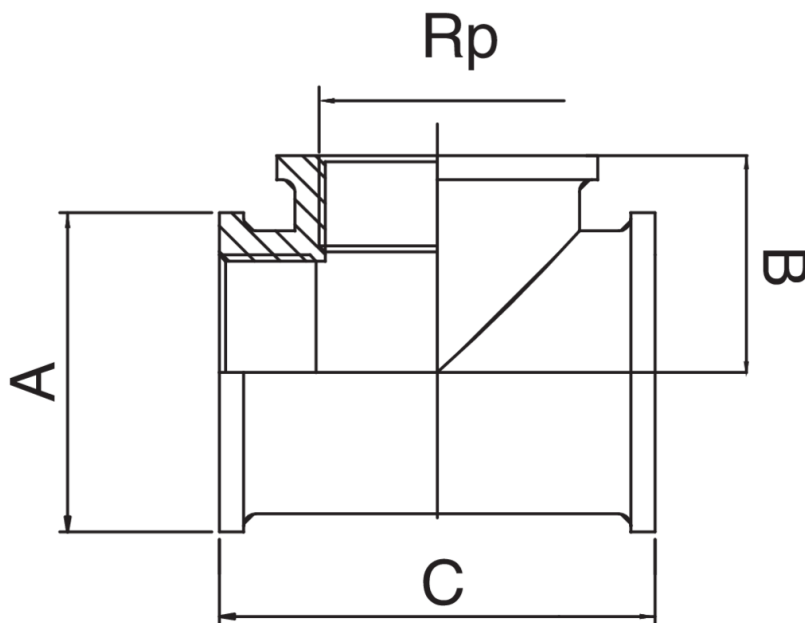

KR5005

Female thread tee.

Technical specifications

RP	BAG	MASTER BOX	CODE	A	B	C
3/8"	10	100	KR5005A38A38A38	23	21	42
1/2"	5	100	KR5005A12A12A12	28	25	50
3/4"	10	50	KR5005A34A34A34	35	27	54
1"	5	30	KR5005B01B01B01	42	31	62