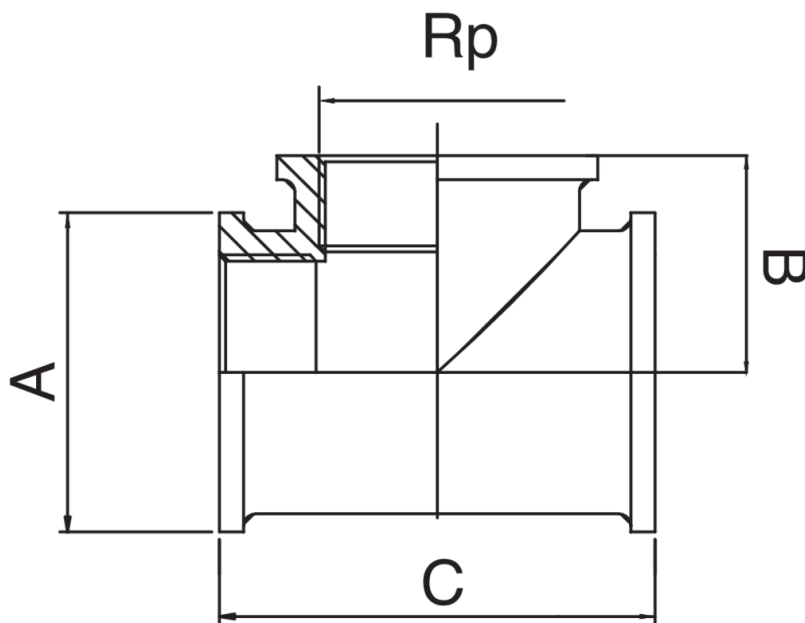

## KR5005

Female thread tee.

### Technical specifications

RP	BAG	MASTER BOX	CODE	A	B	C
3/8"	10	100	KR5005A38A38A38	23	21	42
1/2"	5	100	KR5005A12A12A12	28	25	50
3/4"	10	50	KR5005A34A34A34	35	27	54
1"	5	30	KR5005B01B01B01	42	31	62