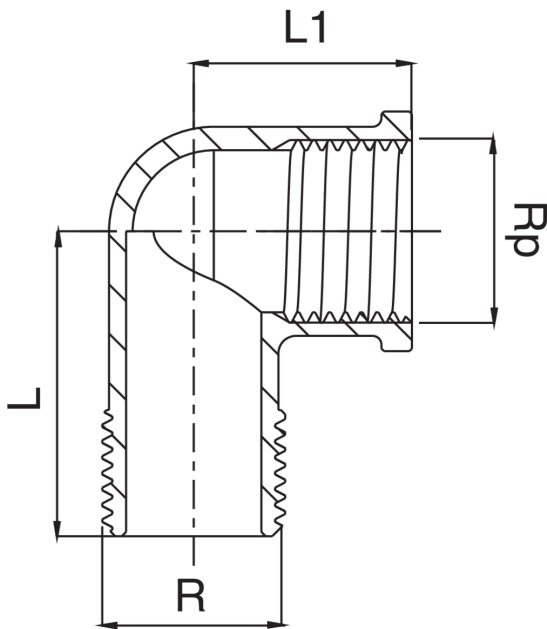

KR5092

Female/male thread elbow.

Technical specifications

RP X R	BAG	MASTER BOX	CODE	L	L1
3/8" x 3/8"	10	150	KR5092A38A38000	29	21
1/2" x 1/2"	10	100	KR5092A12A12000	35	25
3/4" x 3/4"	10	70	KR5092A34A34000	40	27
1" x 1"	5	40	KR5092B01B01000	48	32