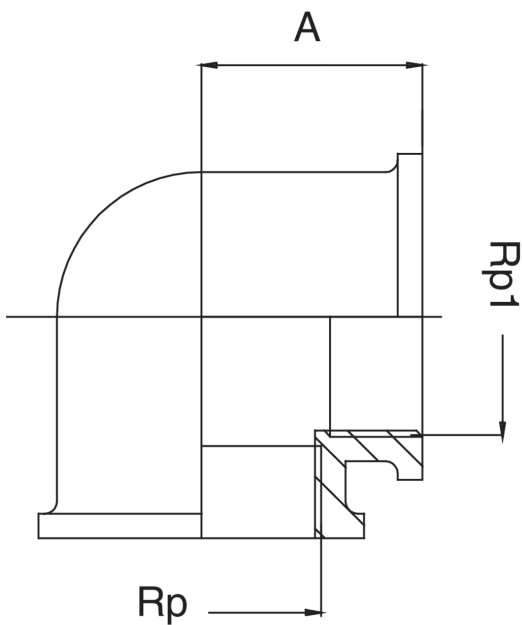

Technical specifications

RP X RP1	BAG	MASTER BOX	CODE	A
3/8" x 3/8"	10	150	KR5090A38A38000	21
1/2" x 1/2"	10	100	KR5090A12A12000	25
3/4" x 3/4"	10	70	KR5090A34A34000	27
1" x 1"	5	40	KR5090B01B01000	21