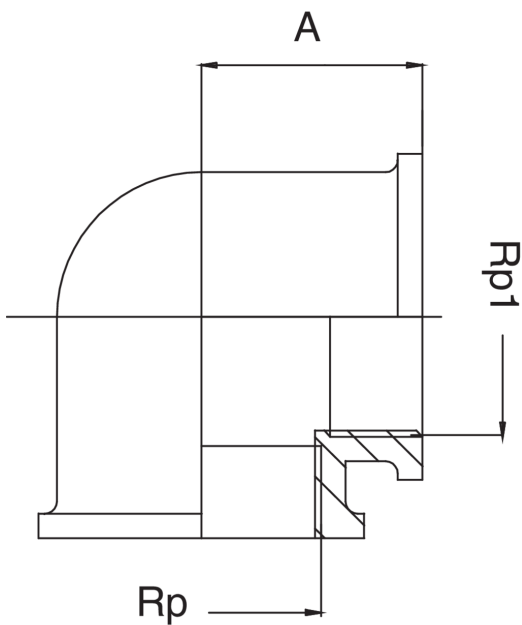

## KR5090

Female thread elbow.

### Technical specifications

RP X RP1	BAG	MASTER BOX	CODE	A
3/8" x 3/8"	10	150	KR5090A38A38000	21
1/2" x 1/2"	10	100	KR5090A12A12000	25
3/4" x 3/4"	10	70	KR5090A34A34000	27
1" x 1"	5	40	KR5090B01B01000	21