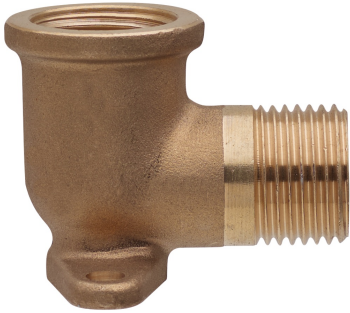

OT5473

Male/female thread elbow with wallplate.

Technical specifications

RP X R	BAG	MASTER BOX	CODE	L	L1
1/2" x 1/2"	10	50	OT5473A12A12000	35	25

Applications

DRINKING WATER

HEATING

HVAC

GAS

COMPRESSED AIR

SOLAR

FIREFIGHTING