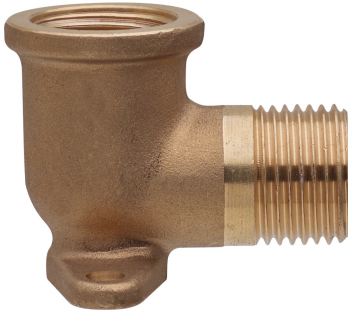

OT5473

Male/female thread elbow with wallplate.

Technical specifications

RP X R	BAG	MASTER BOX	CODE	L	L1
1/2" x 1/2"	10	50	OT5473A12A12000	35	25

Applications

DRINKING WATER

HEATING

HVAC

GAS

COMPRESSED AIR

SOLAR

FIREFIGHTING