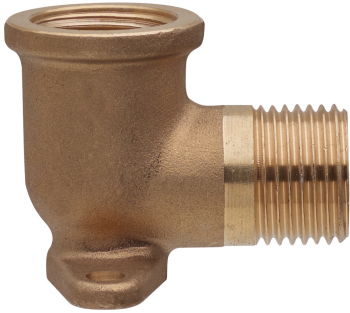

OT5473

Male/female thread elbow with wallplate.

Technical specifications

| RP X R | BAG | MASTER BOX | CODE | L | L1 |
|-------------|-----|------------|-----------------|----|----|
| 1/2" x 1/2" | 10 | 50 | OT5473A12A12000 | 35 | 25 |