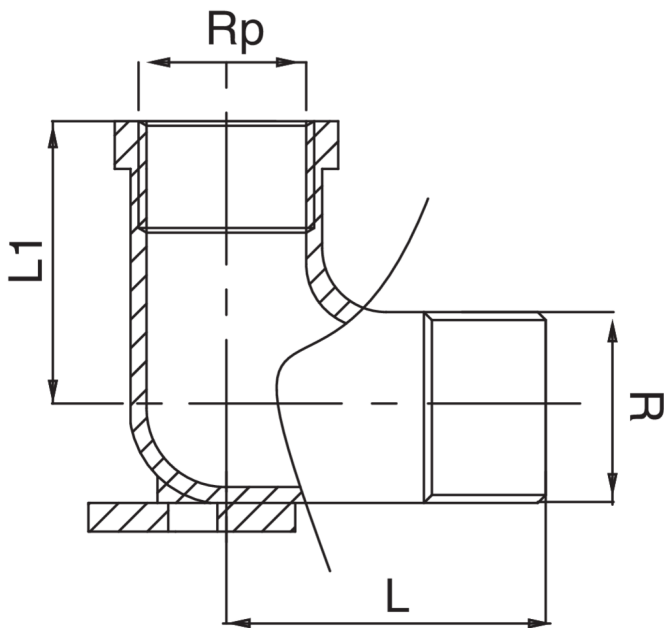

OT5473

Male/female thread elbow with wallplate.

Technical specifications

| RP X R | BAG | MASTER BOX | CODE | L | L1 |
|-------------|-----|------------|-----------------|----|----|
| 1/2" x 1/2" | 10 | 50 | OT5473A12A12000 | 35 | 25 |