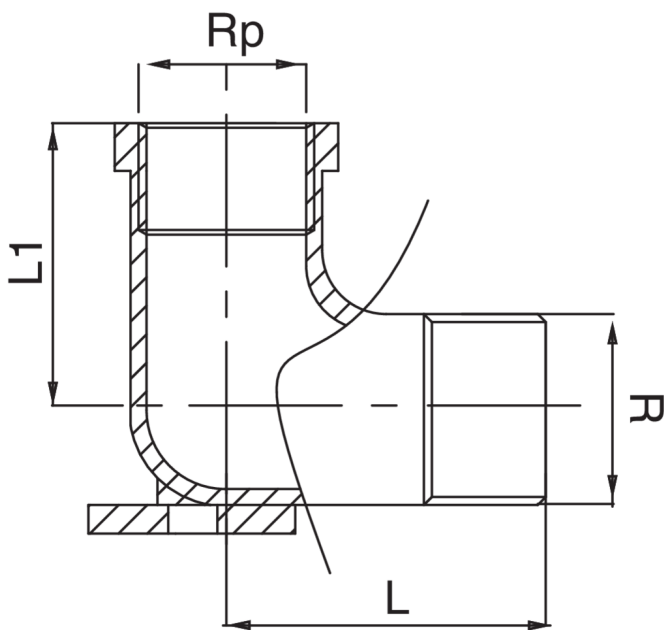

## OT5473

Male/female thread elbow with wallplate.

### Technical specifications

RP X R	BAG	MASTER BOX	CODE	L	L1
1/2" x 1/2"	10	50	OT5473A12A12000	35	25