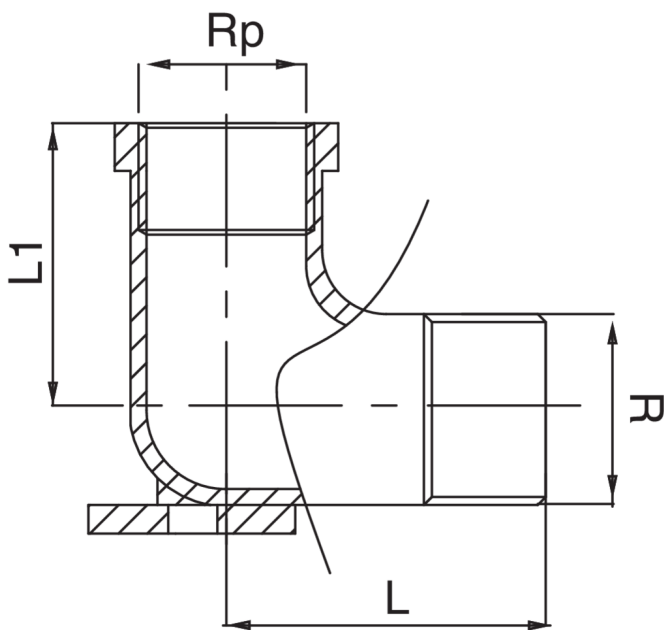

Technical specifications

RP X R	BAG	MASTER BOX	CODE	L	L1
1/2" x 1/2"	10	50	OT5473A12A12000	35	25