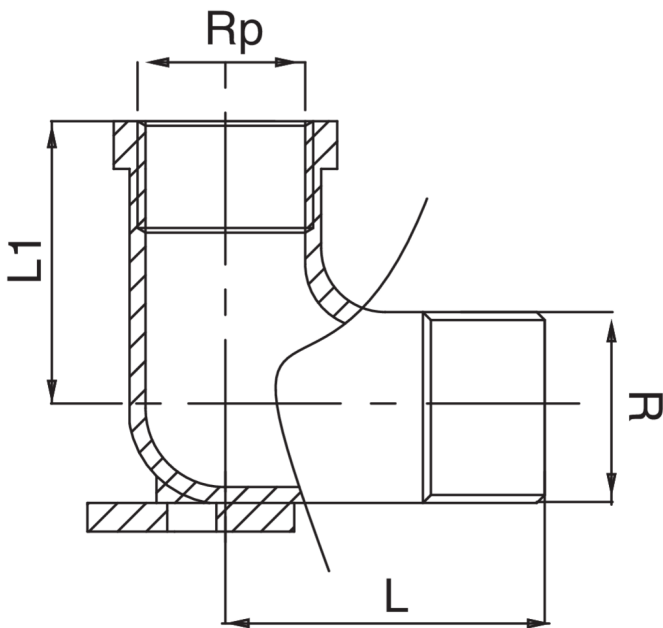

OT5473

Male/female thread elbow with wallplate.

Technical specifications

RP X R	BAG	MASTER BOX	CODE	L	L1
1/2" x 1/2"	10	50	OT5473A12A12000	35	25

Applications

DRINKING WATER

HEATING

HVAC