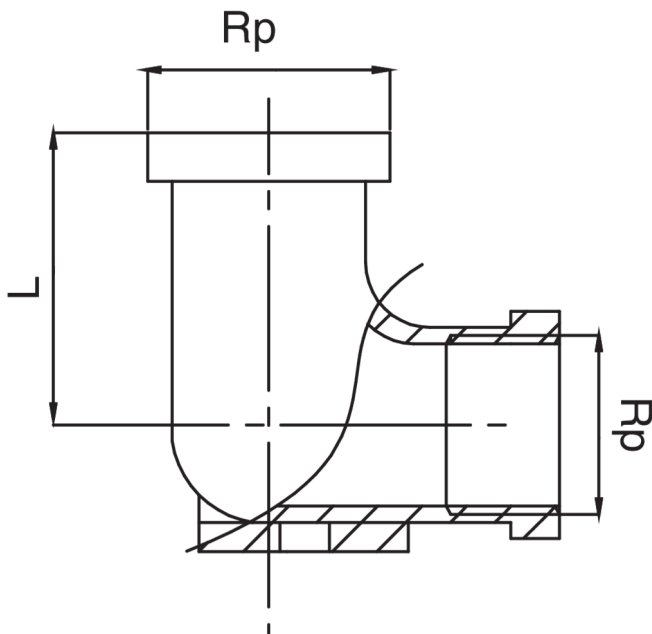

## OT5472

Female thread 90° elbow with wallplate.

### Technical specifications

RP	BAG	MASTER BOX	CODE	L
1/2"	10	100	OT5472A12A12000	38