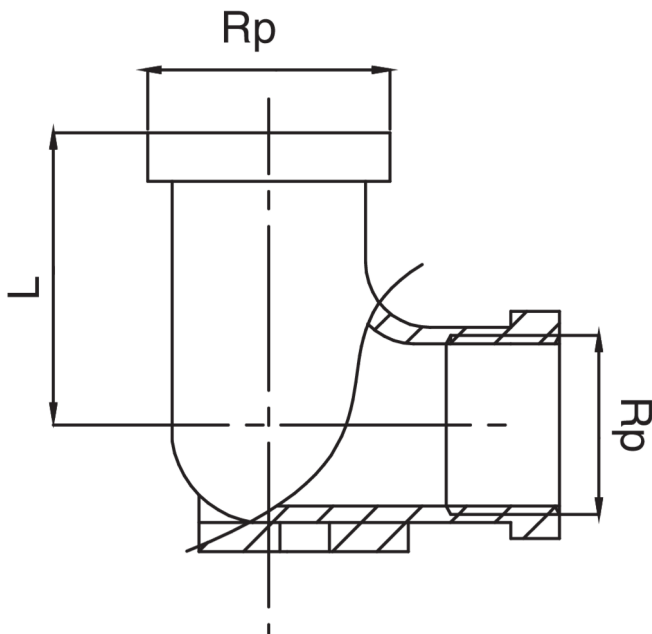

OT5472

Female thread 90° elbow with wallplate.

Technical specifications

RP	BAG	MASTER BOX	CODE	L
1/2"	10	100	OT5472A12A12000	38

Applications

DRINKING
WATER

HEATING

HVAC