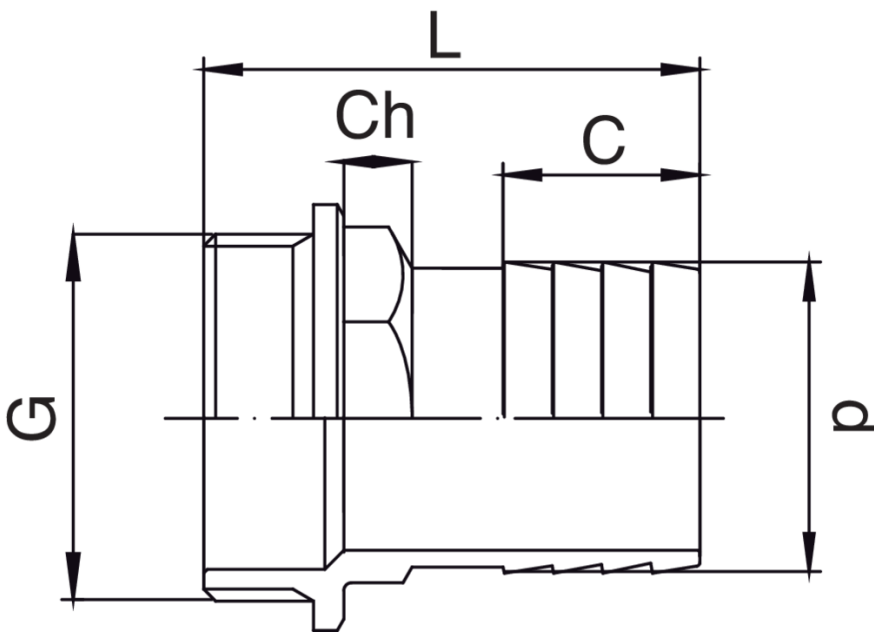

## OT5537

Fitting for rubber hose Roma type.

### Technical specifications

DX G	BAG	MASTER BOX	CODE	L	C	CH
12 x 1/2"	10	300	OT5537A12012000	41,5	25,7	16
14 x 1/2"	10	300	OT5537A12014000	41,5	27,5	21
16 x 1/2"	10	250	OT5537A12016000	41,5	27	21
18 x 1/2"	10	250	OT5537A12018000	41,5	27	21
20 x 1/2"	10	100	OT5537A12020000	41,5	27	21
20 x 3/4"	10	100	OT5537A34020000	49	39	22
25 x 3/4"	10	100	OT5537A34025000	50,5	32,5	28
25 x 1"	10	100	OT5537B01025000	51,5	32	30
30 x 1"	10	100	OT5537B01030000	52,5	32	32