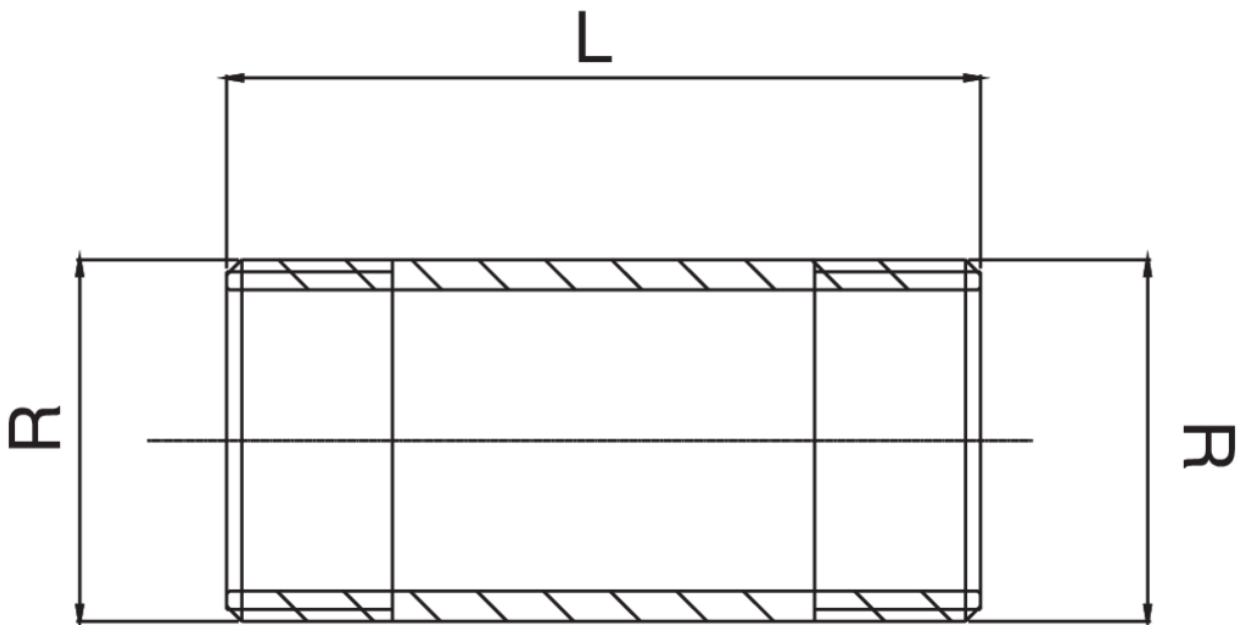

OT5531

ISO 228/1 male thread extension.

Technical specifications

L X R	BAG	MASTER BOX	CODE
40 x 1/2"	5	150	OT5531A12040000
40 x 3/4"	10	100	OT5531A34040000
40 x 1"	10	100	OT5531B01040000
60 x 1/2"	5	150	OT5531A12060000
60 x 3/4"	5	80	OT5531A34060000
60 x 1"	5	50	OT5531B01060000
60 x 1"1/4	5	30	OT5531B14060000
60 x 1"1/2	5	25	OT5531B12060000
80 x 1/2"	5	100	OT5531A12080000
80 x 3/4"	5	80	OT5531A34080000
80 x 1"	5	50	OT5531B01080000
80 x 1"1/4	5	30	OT5531B14080000
80 x 1"1/2	5	30	OT5531B12080000
100 x 1/2"	5	80	OT5531A12100000
100 x 3/4"	5	50	OT5531A34100000
100 x 1"	5	40	OT5531B01100000
100 x 1"1/4	5	30	OT5531B14100000
100 x 1"1/2	5	30	OT5531B12100000
120 x 1/2"	5	80	OT5531A12120000
120 x 3/4"	5	60	OT5531A34120000
120 x 1"	5	40	OT5531B01120000
120 x 1"1/4	5	25	OT5531B14120000
120 x 1"1/2	1	25	OT5531B12120000
150 x 1/2"	5	70	OT5531A12150000
150 x 3/4"	5	50	OT5531A34150000
150 x 1"	5	30	OT5531B01150000
150 x 1"1/4	10	20	OT5531B14150000
150 x 1"1/2	10	15	OT5531B12150000
160 x 1/2"	10	50	OT5531A12160000
180 x 1/2"	10	50	OT5531A12180000
180 x 3/4"	5	20	OT5531A34180000
200 x 1/2"	5	40	OT5531A12200000
200 x 3/4"	5	30	OT5531A34200000
200 x 1"	5	20	OT5531B01200000
200 x 1"1/4	5	10	OT5531B14200000
200 x 1"1/2	5	10	OT5531B12200000
250 x 1/2"	5	25	OT5531A12250000
250 x 3/4"	5	25	OT5531A34250000
300 x 1/2"	5	20	OT5531A12300000
300 x 3/4"	5	30	OT5531A34300000