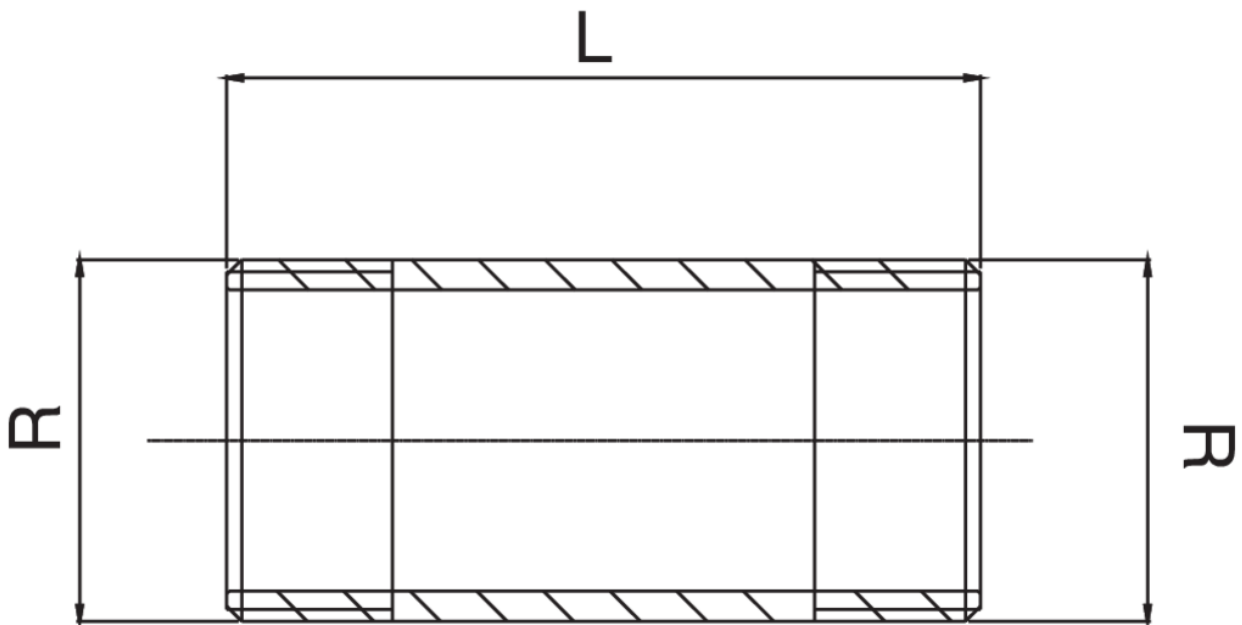

OT5531

ISO 228/1 male thread extension.

Technical specifications

| L X R | BAG | MASTER BOX | CODE |
|-------------|-----|------------|-----------------|
| 40 x 1/2" | 5 | 150 | OT5531A12040000 |
| 40 x 3/4" | 10 | 100 | OT5531A34040000 |
| 40 x 1" | 10 | 100 | OT5531B01040000 |
| 60 x 1/2" | 5 | 150 | OT5531A12060000 |
| 60 x 3/4" | 5 | 80 | OT5531A34060000 |
| 60 x 1" | 5 | 50 | OT5531B01060000 |
| 60 x 1"1/4 | 5 | 30 | OT5531B14060000 |
| 60 x 1"1/2 | 5 | 25 | OT5531B12060000 |
| 80 x 1/2" | 5 | 100 | OT5531A12080000 |
| 80 x 3/4" | 5 | 80 | OT5531A34080000 |
| 80 x 1" | 5 | 50 | OT5531B01080000 |
| 80 x 1"1/4 | 5 | 30 | OT5531B14080000 |
| 80 x 1"1/2 | 5 | 30 | OT5531B12080000 |
| 100 x 1/2" | 5 | 80 | OT5531A12100000 |
| 100 x 3/4" | 5 | 50 | OT5531A34100000 |
| 100 x 1" | 5 | 40 | OT5531B01100000 |
| 100 x 1"1/4 | 5 | 30 | OT5531B14100000 |
| 100 x 1"1/2 | 5 | 30 | OT5531B12100000 |
| 120 x 1/2" | 5 | 80 | OT5531A12120000 |
| 120 x 3/4" | 5 | 60 | OT5531A34120000 |
| 120 x 1" | 5 | 40 | OT5531B01120000 |
| 120 x 1"1/4 | 5 | 25 | OT5531B14120000 |
| 120 x 1"1/2 | 1 | 25 | OT5531B12120000 |
| 150 x 1/2" | 5 | 70 | OT5531A12150000 |
| 150 x 3/4" | 5 | 50 | OT5531A34150000 |
| 150 x 1" | 5 | 30 | OT5531B01150000 |
| 150 x 1"1/4 | 10 | 20 | OT5531B14150000 |
| 150 x 1"1/2 | 10 | 15 | OT5531B12150000 |
| 160 x 1/2" | 10 | 50 | OT5531A12160000 |
| 180 x 1/2" | 10 | 50 | OT5531A12180000 |
| 180 x 3/4" | 5 | 20 | OT5531A34180000 |
| 200 x 1/2" | 5 | 40 | OT5531A12200000 |
| 200 x 3/4" | 5 | 30 | OT5531A34200000 |
| 200 x 1" | 5 | 20 | OT5531B01200000 |
| 200 x 1"1/4 | 5 | 10 | OT5531B14200000 |
| 200 x 1"1/2 | 5 | 10 | OT5531B12200000 |
| 250 x 1/2" | 5 | 25 | OT5531A12250000 |
| 250 x 3/4" | 5 | 25 | OT5531A34250000 |
| 300 x 1/2" | 5 | 20 | OT5531A12300000 |
| 300 x 3/4" | 5 | 30 | OT5531A34300000 |