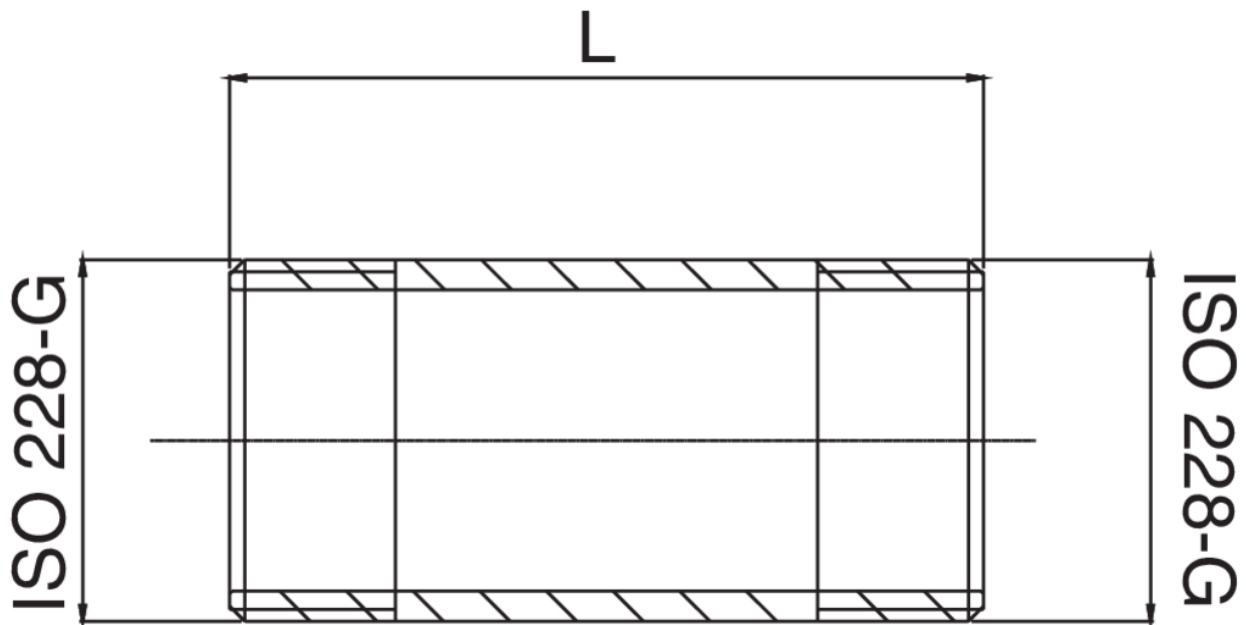

## OT5531

ISO 228/1 male thread extension.

### Technical specifications

L X R	BAG	MASTER BOX	CODE
40 x 1/2"	5	150	OT5531A12040000
40 x 3/4"	10	100	OT5531A34040000
40 x 1"	10	100	OT5531B01040000
60 x 1/2"	5	150	OT5531A12060000
60 x 3/4"	5	80	OT5531A34060000
60 x 1"	5	50	OT5531B01060000
60 x 1"1/4	5	30	OT5531B14060000
60 x 1"1/2	5	25	OT5531B12060000
80 x 1/2"	5	100	OT5531A12080000
80 x 3/4"	5	80	OT5531A34080000
80 x 1"	5	50	OT5531B01080000
80 x 1"1/4	5	30	OT5531B14080000
80 x 1"1/2	5	30	OT5531B12080000
100 x 1/2"	5	80	OT5531A12100000
100 x 3/4"	5	50	OT5531A34100000
100 x 1"	5	40	OT5531B01100000
100 x 1"1/4	5	30	OT5531B14100000
100 x 1"1/2	5	30	OT5531B12100000
120 x 1/2"	5	80	OT5531A12120000
120 x 3/4"	5	60	OT5531A34120000
120 x 1"	5	40	OT5531B01120000
120 x 1"1/4	5	25	OT5531B14120000
120 x 1"1/2	1	25	OT5531B12120000
150 x 1/2"	5	70	OT5531A12150000
150 x 3/4"	5	50	OT5531A34150000
150 x 1"	5	30	OT5531B01150000
150 x 1"1/4	10	20	OT5531B14150000
150 x 1"1/2	10	15	OT5531B12150000
160 x 1/2"	10	50	OT5531A12160000
180 x 1/2"	10	50	OT5531A12180000
180 x 3/4"	5	20	OT5531A34180000
200 x 1/2"	5	40	OT5531A12200000
200 x 3/4"	5	30	OT5531A34200000
200 x 1"	5	20	OT5531B01200000
200 x 1"1/4	5	10	OT5531B14200000
200 x 1"1/2	5	10	OT5531B12200000
250 x 1/2"	5	25	OT5531A12250000
250 x 3/4"	5	25	OT5531A34250000
300 x 1/2"	5	20	OT5531A12300000
300 x 3/4"	5	30	OT5531A34300000