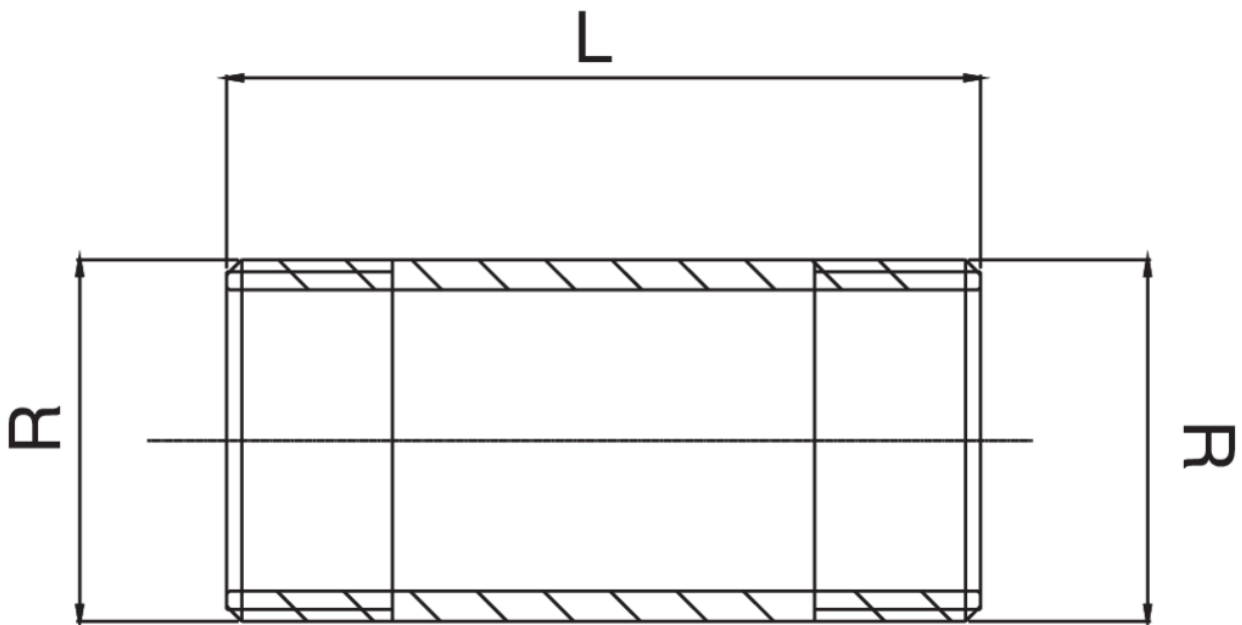

OT5531

ISO 228/1 male thread extension.

Technical specifications

L X R	BAG	MASTER BOX	CODE
40 x 1/2"	5	150	OT5531A12040000
40 x 3/4"	10	100	OT5531A34040000
40 x 1"	10	100	OT5531B01040000
60 x 1/2"	5	150	OT5531A12060000
60 x 3/4"	5	80	OT5531A34060000
60 x 1"	5	50	OT5531B01060000
60 x 1"1/4	5	30	OT5531B14060000
60 x 1"1/2	5	25	OT5531B12060000
80 x 1/2"	5	100	OT5531A12080000
80 x 3/4"	5	80	OT5531A34080000
80 x 1"	5	50	OT5531B01080000
80 x 1"1/4	5	30	OT5531B14080000
80 x 1"1/2	5	30	OT5531B12080000
100 x 1/2"	5	80	OT5531A12100000
100 x 3/4"	5	50	OT5531A34100000
100 x 1"	5	40	OT5531B01100000
100 x 1"1/4	5	30	OT5531B14100000
100 x 1"1/2	5	30	OT5531B12100000
120 x 1/2"	5	80	OT5531A12120000
120 x 3/4"	5	60	OT5531A34120000
120 x 1"	5	40	OT5531B01120000
120 x 1"1/4	5	25	OT5531B14120000
120 x 1"1/2	1	25	OT5531B12120000
150 x 1/2"	5	70	OT5531A12150000
150 x 3/4"	5	50	OT5531A34150000
150 x 1"	5	30	OT5531B01150000
150 x 1"1/4	10	20	OT5531B14150000
150 x 1"1/2	10	15	OT5531B12150000
160 x 1/2"	10	50	OT5531A12160000
180 x 1/2"	10	50	OT5531A12180000
180 x 3/4"	5	20	OT5531A34180000
200 x 1/2"	5	40	OT5531A12200000
200 x 3/4"	5	30	OT5531A34200000
200 x 1"	5	20	OT5531B01200000
200 x 1"1/4	5	10	OT5531B14200000
200 x 1"1/2	5	10	OT5531B12200000
250 x 1/2"	5	25	OT5531A12250000
250 x 3/4"	5	25	OT5531A34250000
300 x 1/2"	5	20	OT5531A12300000
300 x 3/4"	5	30	OT5531A34300000