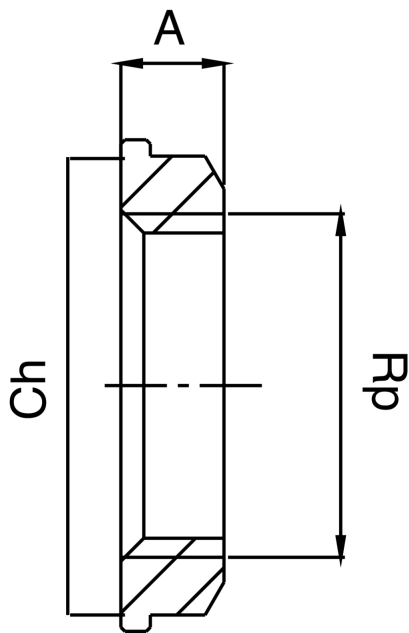

# OT5518

Flanged locknut.

## Technical specifications

RP	BAG	MASTER BOX	CODE	A	CH
3/8"	10	300	OT5518A38000000	7	22
1/2"	10	300	OT5518A12000000	8	25
3/4"	10	300	OT5518A34000000	9	30
1"	10	200	OT5518B01000000	9	35,5
1"1/4	5	100	OT5518B14000000	9	45
1"1/2	10	200	OT5518B12000000	9,5	52