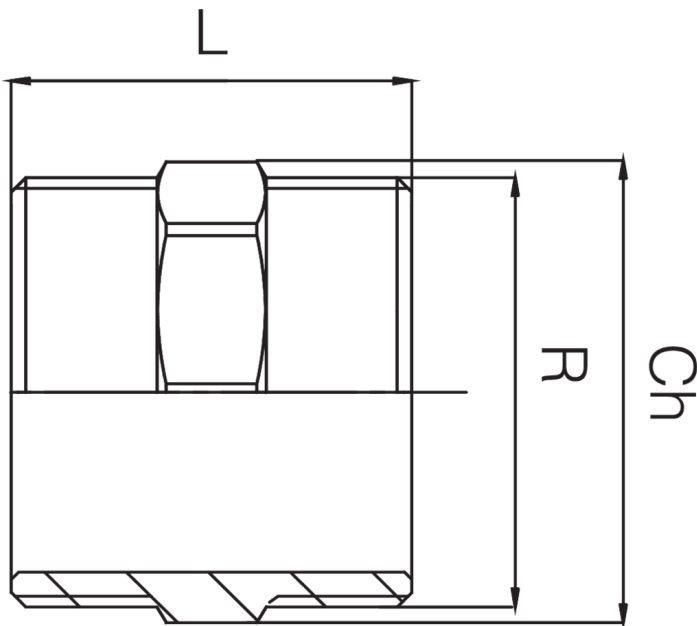

OT5520

Male thread coupling.

Technical specifications

R	BAG	MASTER BOX	CODE	L	CH
1/4"	10	100	OT5520A14A14000	22	14
3/8"	10	300	OT5520A38A38000	26	17
1/2"	10	250	OT5520A12A12000	28	21
3/4"	10	150	OT5520A34A34000	31	27
1"	10	100	OT5520B01B01000	40	34
1"1/4	5	50	OT5520B14B14000	45	42
1"1/2	5	40	OT5520B12B12000	47	48
2"	5	25	OT5520C02C02000	55	60
2"1/2	5	10	OT5520C12C12000	65	90
3"	5	25	OT5520D03D03000	75	95