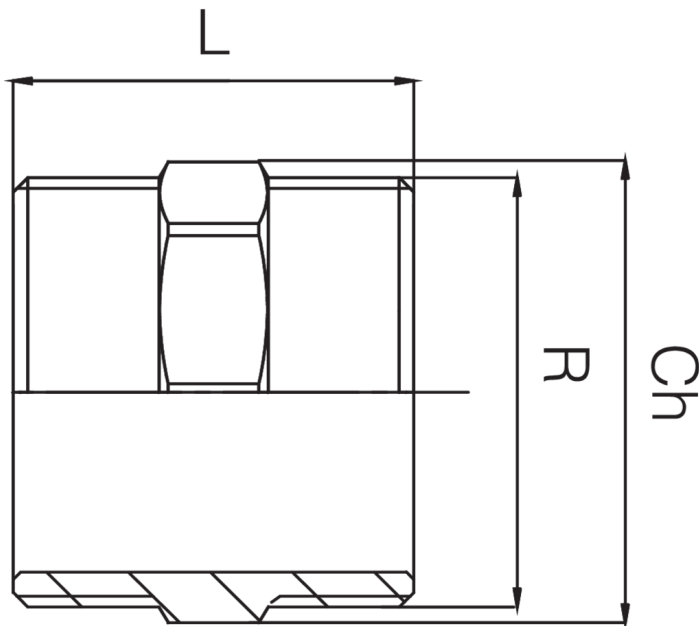

OT5520

Male thread coupling.

Technical specifications

| R | BAG | MASTER BOX | CODE | L | CH |
|-------|-----|------------|-----------------|----|----|
| 1/4" | 10 | 100 | OT5520A14A14000 | 22 | 14 |
| 3/8" | 10 | 300 | OT5520A38A38000 | 26 | 17 |
| 1/2" | 10 | 250 | OT5520A12A12000 | 28 | 21 |
| 3/4" | 10 | 150 | OT5520A34A34000 | 31 | 27 |
| 1" | 10 | 100 | OT5520B01B01000 | 40 | 34 |
| 1"1/4 | 5 | 50 | OT5520B14B14000 | 45 | 42 |
| 1"1/2 | 5 | 40 | OT5520B12B12000 | 47 | 48 |
| 2" | 5 | 25 | OT5520C02C02000 | 55 | 60 |
| 2"1/2 | 5 | 10 | OT5520C12C12000 | 65 | 90 |
| 3" | 5 | 25 | OT5520D03D03000 | 75 | 95 |