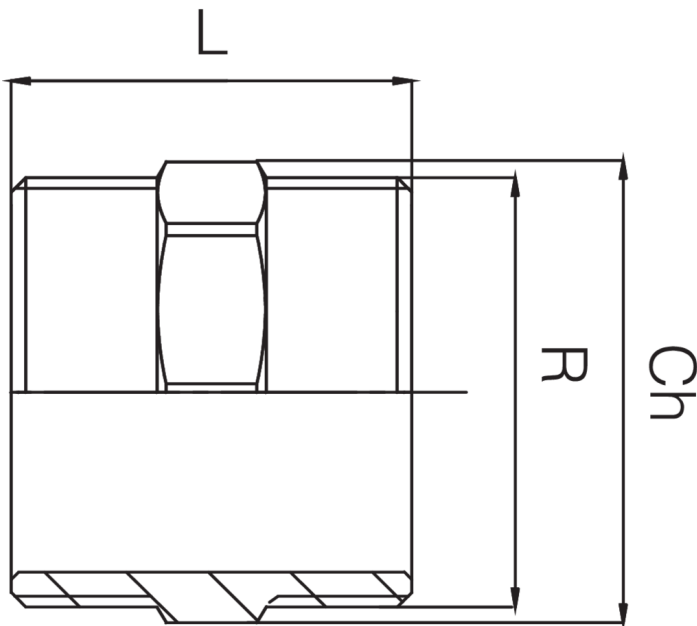

## OT5520

Male thread coupling.

### Technical specifications

R	BAG	MASTER BOX	CODE	L	CH
1/4"	10	100	OT5520A14A14000	22	14
3/8"	10	300	OT5520A38A38000	26	17
1/2"	10	250	OT5520A12A12000	28	21
3/4"	10	150	OT5520A34A34000	31	27
1"	10	100	OT5520B01B01000	40	34
1"1/4	5	50	OT5520B14B14000	45	42
1"1/2	5	40	OT5520B12B12000	47	48
2"	5	25	OT5520C02C02000	55	60
2"1/2	5	10	OT5520C12C12000	65	90
3"	5	25	OT5520D03D03000	75	95