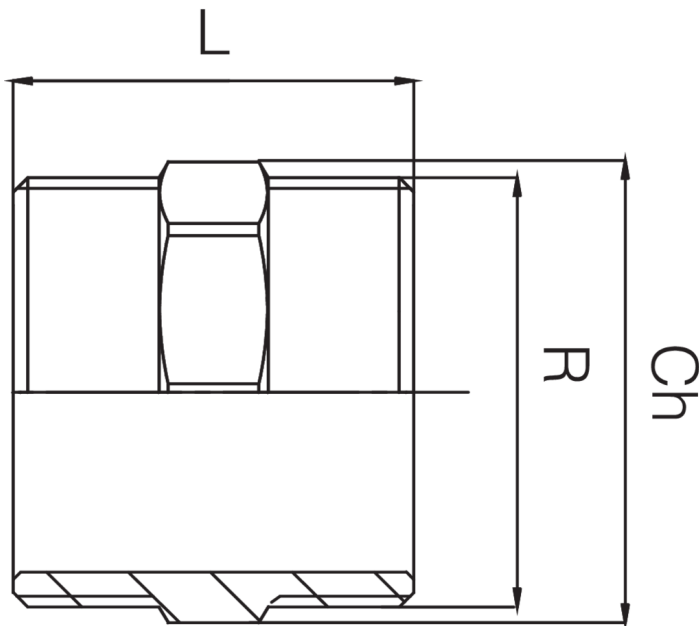

OT5520

Male thread coupling.

Technical specifications

R	BAG	MASTER BOX	CODE	L	CH
1/4"	10	100	OT5520A14A14000	22	14
3/8"	10	300	OT5520A38A38000	26	17
1/2"	10	250	OT5520A12A12000	28	21
3/4"	10	150	OT5520A34A34000	31	27
1"	10	100	OT5520B01B01000	40	34
1"1/4	5	50	OT5520B14B14000	45	42
1"1/2	5	40	OT5520B12B12000	47	48
2"	5	25	OT5520C02C02000	55	60
2"1/2	5	10	OT5520C12C12000	65	90
3"	5	25	OT5520D03D03000	75	95