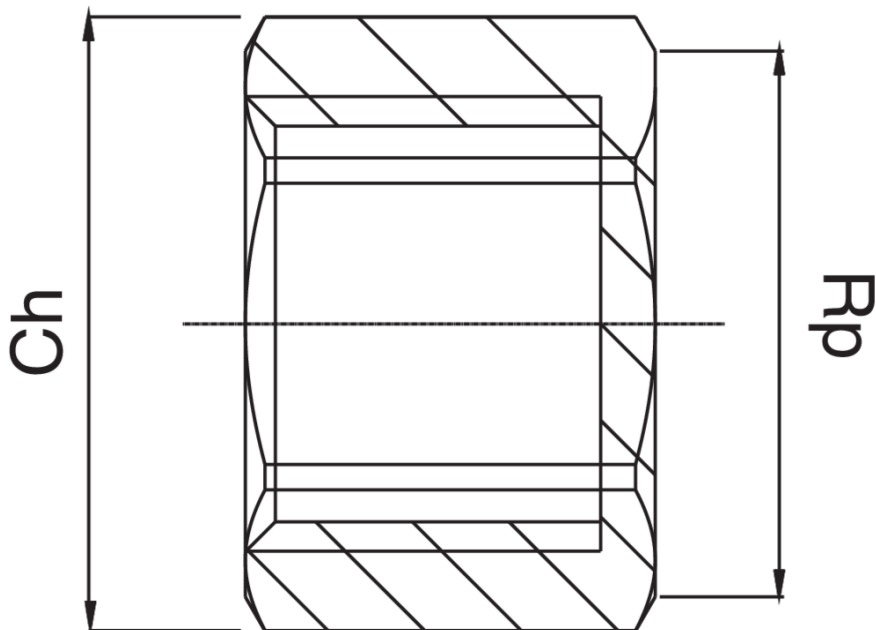

OT5301

Female thread plug.

Technical specifications

| RP | BAG | MASTER BOX | CODE | CH |
|-------|-----|------------|-----------------|----|
| 1/4" | 10 | 100 | OT5301A14000000 | 17 |
| 3/8" | 10 | 300 | OT5301A38000000 | 20 |
| 1/2" | 10 | 300 | OT5301A12000000 | 24 |
| 3/4" | 10 | 200 | OT5301A34000000 | 30 |
| 1" | 10 | 150 | OT5301B01000000 | 37 |
| 1"1/4 | 5 | 100 | OT5301B14000000 | 46 |
| 1"1/2 | 5 | 70 | OT5301B12000000 | 52 |
| 2" | 5 | 50 | OT5301C02000000 | 64 |