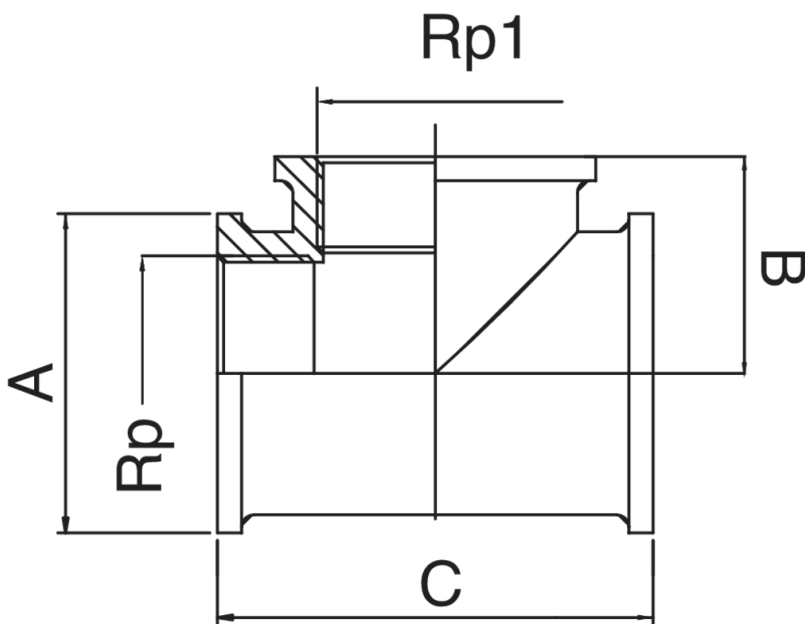

OT5005

Female thread tee.

Technical specifications

RP X RP1	BAG	MASTER BOX	CODE	A	B	C
1/4" x 1/4"	10	200	OT5005A14A14A14	20	19	38
3/8" x 3/8"	10	150	OT5005A38A38A38	23	21	42
1/2" x 1/2"	10	100	OT5005A12A12A12	28	25	50
3/4" x 1/2"	10	100	OT5005A34A12A34	31	26	52
3/4" x 3/4"	5	50	OT5005A34A34A34	35	27	54
1" x 3/4"	10	50	OT5005B01A34B01	38	29	58
1" x 1"	5	30	OT5005B01B01B01	42	31	62
1"1/4 x 1"1/4	5	20	OT5005B14B14B14	51	40	80
1"1/2 x 1"1/2	1	15	OT5005B12B12B12	57	45	90
2" x 2"	1	10	OT5005C02C02C02	70	50	100
3" x 3"	1	2	OT5005D03D03D03	80	60	120