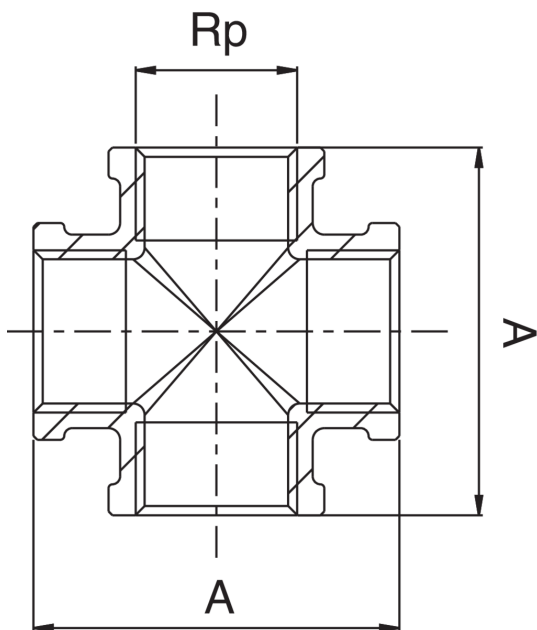

OT5516

Female thread cross.

Technical specifications

RP	BAG	MASTER BOX	CODE	A
1/2"	10	50	OT5516A12A12A12	48
3/4"	5	40	OT5516A34A34A34	57
1"	5	20	OT5516B01B01B01	67
1"1/4	5	15	OT5516B14B14B14	81
1"1/2	1	10	OT5516B12B12B12	94
2"	1	6	OT5516C02C02C02	115