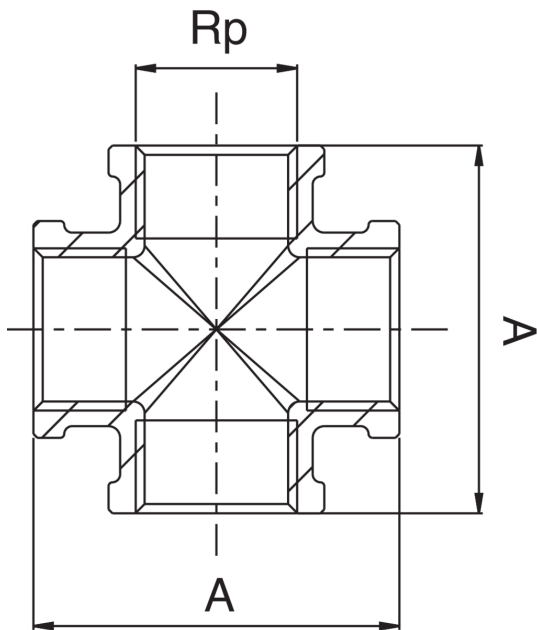

## OT5516

Female thread cross.

### Technical specifications

RP	BAG	MASTER BOX	CODE	A
1/2"	10	50	OT5516A12A12A12	48
3/4"	5	40	OT5516A34A34A34	57
1"	5	20	OT5516B01B01B01	67
1"1/4	5	15	OT5516B14B14B14	81
1"1/2	1	10	OT5516B12B12B12	94
2"	1	6	OT5516C02C02C02	115