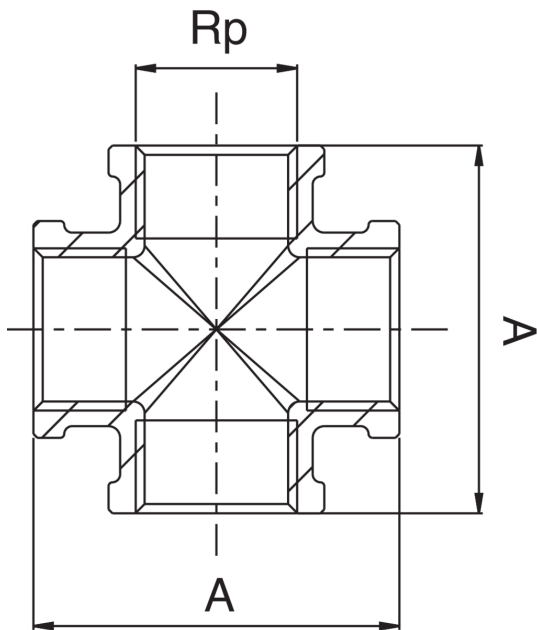

OT5516

Female thread cross.

Technical specifications

RP	BAG	MASTER BOX	CODE	A
1/2"	10	50	OT5516A12A12A12	48
3/4"	5	40	OT5516A34A34A34	57
1"	5	20	OT5516B01B01B01	67
1"1/4	5	15	OT5516B14B14B14	81
1"1/2	1	10	OT5516B12B12B12	94
2"	1	6	OT5516C02C02C02	115