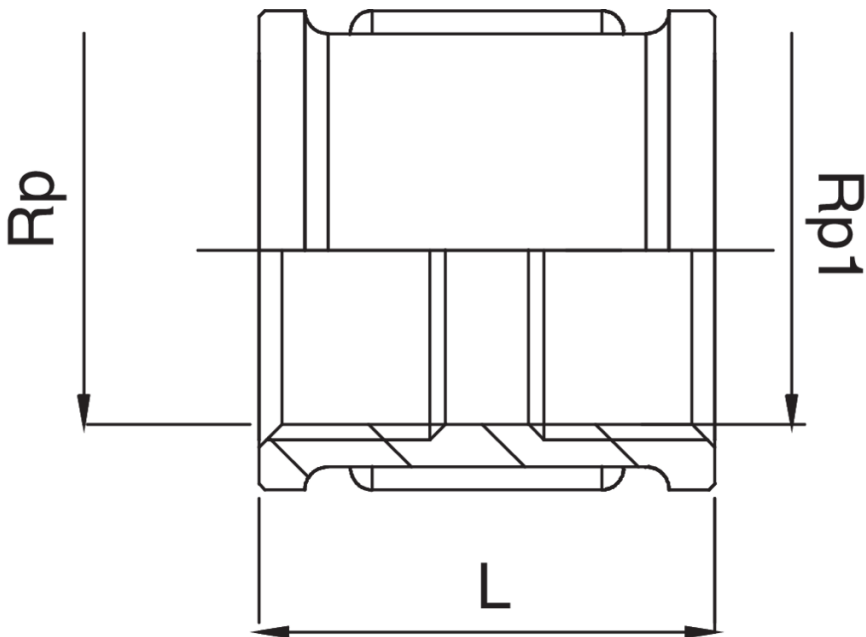

OT5270

Female thread coupling.

Technical specifications

RP X RP1	BAG	MASTER BOX	CODE	L
1/4" x 1/4"	10	300	OT5270A14A14000	25
3/8" x 1/4"	10	300	OT5270A38A14000	25
3/8" x 3/8"	10	300	OT5270A38A38000	25
1/2" x 3/8"	10	150	OT5270A12A38000	27,5
1/2" x 1/2"	10	150	OT5270A12A12000	35
3/4" x 1/2"	10	150	OT5270A34A12000	36
3/4" x 3/4"	10	100	OT5270A34A34000	37
1" x 1/2"	10	100	OT5270B01A12000	40
1" x 3/4"	10	100	OT5270B01A34000	45
1" x 1"	5	50	OT5270B01B01000	49
1"1/4 x 1"	5	40	OT5270B14B01000	53,5
1"1/4 x 1"1/4	5	40	OT5270B14B14000	58
1"1/4 x 1"1/2	5	30	OT5270B14B12000	58
1"1/4 x 2"	5	50	OT5270B14C02000	58
1"1/2 x 1"	5	50	OT5270B12B01000	59
1"1/2" x 1"1/2"	5	40	OT5270B12B12000	59
1"1/2 x 2"	1	30	OT5270B12C02000	59
2" x 2"	1	20	OT5270C02C02000	65
2"1/2 x 2"1/2	1	10	OT5270C12C12000	75