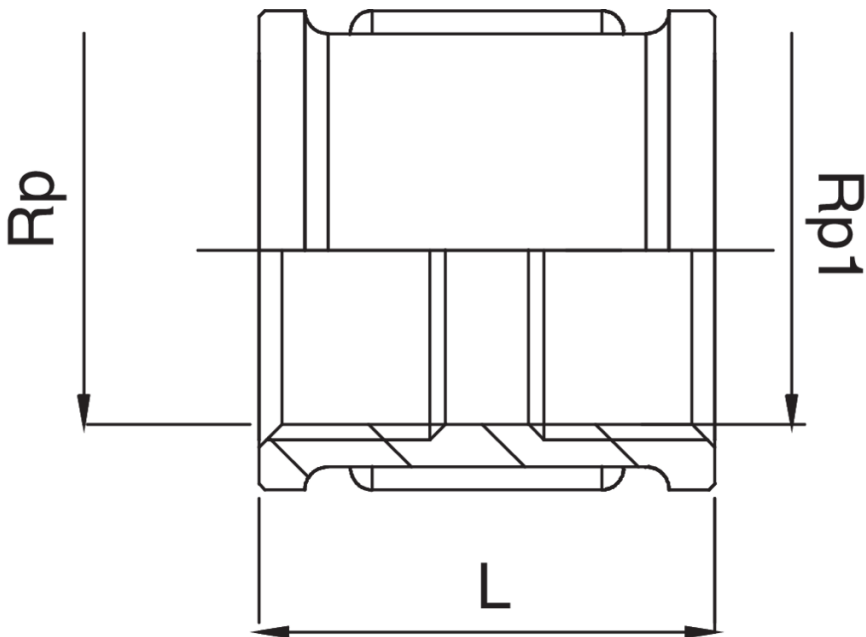

## OT5270

Female thread coupling.

### Technical specifications

RP X RP1	BAG	MASTER BOX	CODE	L
1/4" x 1/4"	10	300	OT5270A14A14000	25
3/8" x 1/4"	10	300	OT5270A38A14000	25
3/8" x 3/8"	10	300	OT5270A38A38000	25
1/2" x 3/8"	10	150	OT5270A12A38000	27,5
1/2" x 1/2"	10	150	OT5270A12A12000	35
3/4" x 1/2"	10	150	OT5270A34A12000	36
3/4" x 3/4"	10	100	OT5270A34A34000	37
1" x 1/2"	10	100	OT5270B01A12000	40
1" x 3/4"	10	100	OT5270B01A34000	45
1" x 1"	5	50	OT5270B01B01000	49
1"1/4 x 1"	5	40	OT5270B14B01000	53,5
1"1/4 x 1"1/4	5	40	OT5270B14B14000	58
1"1/4 x 1"1/2	5	30	OT5270B14B12000	58
1"1/4 x 2"	5	50	OT5270B14C02000	58
1"1/2 x 1"	5	50	OT5270B12B01000	59
1"1/2" x 1"1/2"	5	40	OT5270B12B12000	59
1"1/2 x 2"	1	30	OT5270B12C02000	59
2" x 2"	1	20	OT5270C02C02000	65
2"1/2 x 2"1/2	1	10	OT5270C12C12000	75