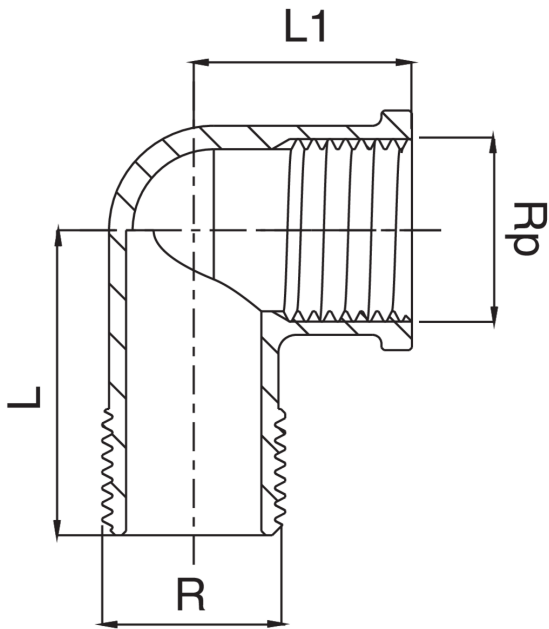

## OT5092

Female/male thread elbow.

### Technical specifications

RP X R	BAG	MASTER BOX	CODE	L	L1
1/4" x 1/4"	10	200	OT5092A14A14000	28	19
3/8" x 3/8"	10	150	OT5092A38A38000	29	21
1/2" x 1/2"	10	100	OT5092A12A12000	35	25
1/2" x 3/4"	10	200	OT5092A12A34000	37,5	26
3/4" x 3/4"	5	70	OT5092A34A34000	40	27
1" x 1"	5	40	OT5092B01B01000	48	32
1"1/4 x 1"1/4	5	25	OT5092B14B14000	55	40
1"1/2 x 1"1/2	5	15	OT5092B12B12000	60	60
2" x 2"	1	10	OT5092C02C02000	71	71
2"1/2 x 2"1/2	1	4	OT5092C12C12000	82	82
3" x 3"	1	3	OT5092D03D03000	94	94