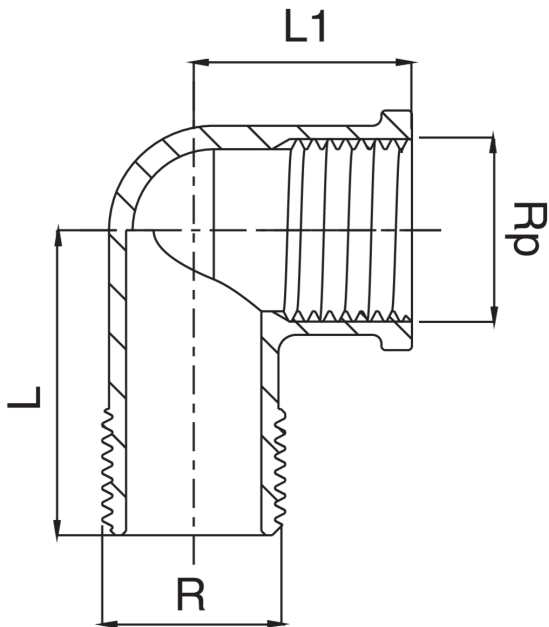

OT5092

Female/male thread elbow.

Technical specifications

RP X R	BAG	MASTER BOX	CODE	L	L1
1/4" x 1/4"	10	200	OT5092A14A14000	28	19
3/8" x 3/8"	10	150	OT5092A38A38000	29	21
1/2" x 1/2"	10	100	OT5092A12A12000	35	25
1/2" x 3/4"	10	200	OT5092A12A34000	37,5	26
3/4" x 3/4"	5	70	OT5092A34A34000	40	27
1" x 1"	5	40	OT5092B01B01000	48	32
1"1/4 x 1"1/4	5	25	OT5092B14B14000	55	40
1"1/2 x 1"1/2	5	15	OT5092B12B12000	60	60
2" x 2"	1	10	OT5092C02C02000	71	71
2"1/2 x 2"1/2	1	4	OT5092C12C12000	82	82
3" x 3"	1	3	OT5092D03D03000	94	94