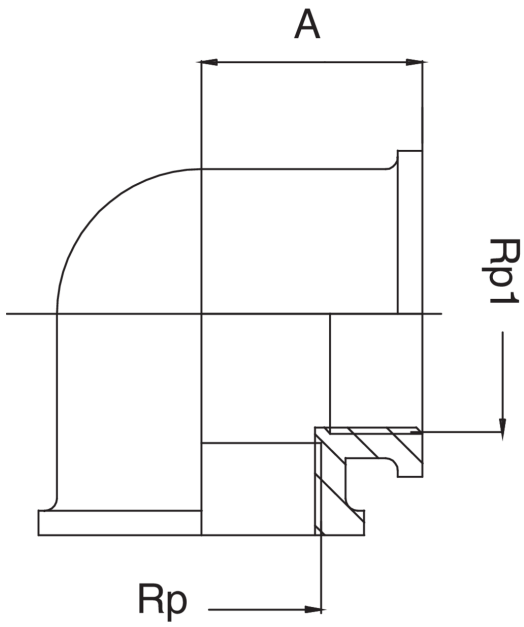

## OT5090

Female thread elbow.

### Technical specifications

RP X RP1	BAG	MASTER BOX	CODE	A
1/4" x 1/4"	10	200	OT5090A14A14000	19
3/8" x 3/8"	10	150	OT5090A38A38000	21
1/2" x 1/2"	10	100	OT5090A12A12000	25
1/2" x 3/4"	10	100	OT5090A12A34000	26
3/4" x 3/4"	5	70	OT5090A34A34000	27
1" x 3/4"	10	50	OT5090B01A34000	29
1" x 1"	5	40	OT5090B01B01000	31
1"1/4 x 1"1/4	5	25	OT5090B14B14000	40
1"1/2 x 1"1/2	5	15	OT5090B12B12000	45
2" x 2"	1	10	OT5090C02C02000	50
2"1/2 x 2"1/2	1	4	OT5090C12C12000	60
3" x 3"	1	5	OT5090D03D03000	70