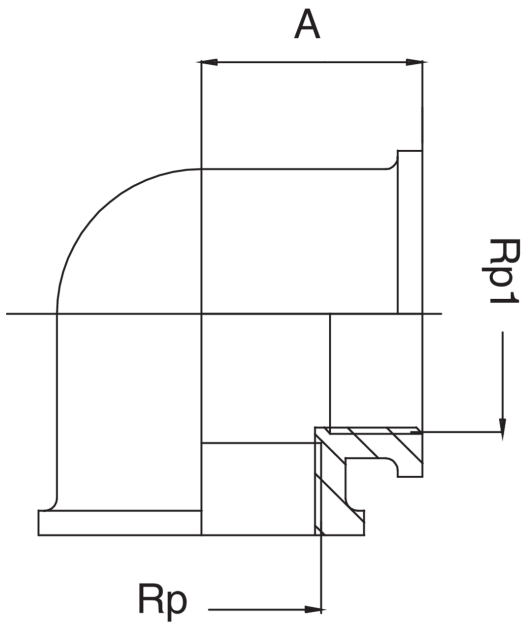

OT5090

Female thread elbow.

Technical specifications

RP X RP1	BAG	MASTER BOX	CODE	A
1/4" x 1/4"	10	200	OT5090A14A14000	19
3/8" x 3/8"	10	150	OT5090A38A38000	21
1/2" x 1/2"	10	100	OT5090A12A12000	25
1/2" x 3/4"	10	100	OT5090A12A34000	26
3/4" x 3/4"	5	70	OT5090A34A34000	27
1" x 3/4"	10	50	OT5090B01A34000	29
1" x 1"	5	40	OT5090B01B01000	31
1"1/4 x 1"1/4	5	25	OT5090B14B14000	40
1"1/2 x 1"1/2	5	15	OT5090B12B12000	45
2" x 2"	1	10	OT5090C02C02000	50
2"1/2 x 2"1/2	1	4	OT5090C12C12000	60
3" x 3"	1	5	OT5090D03D03000	70